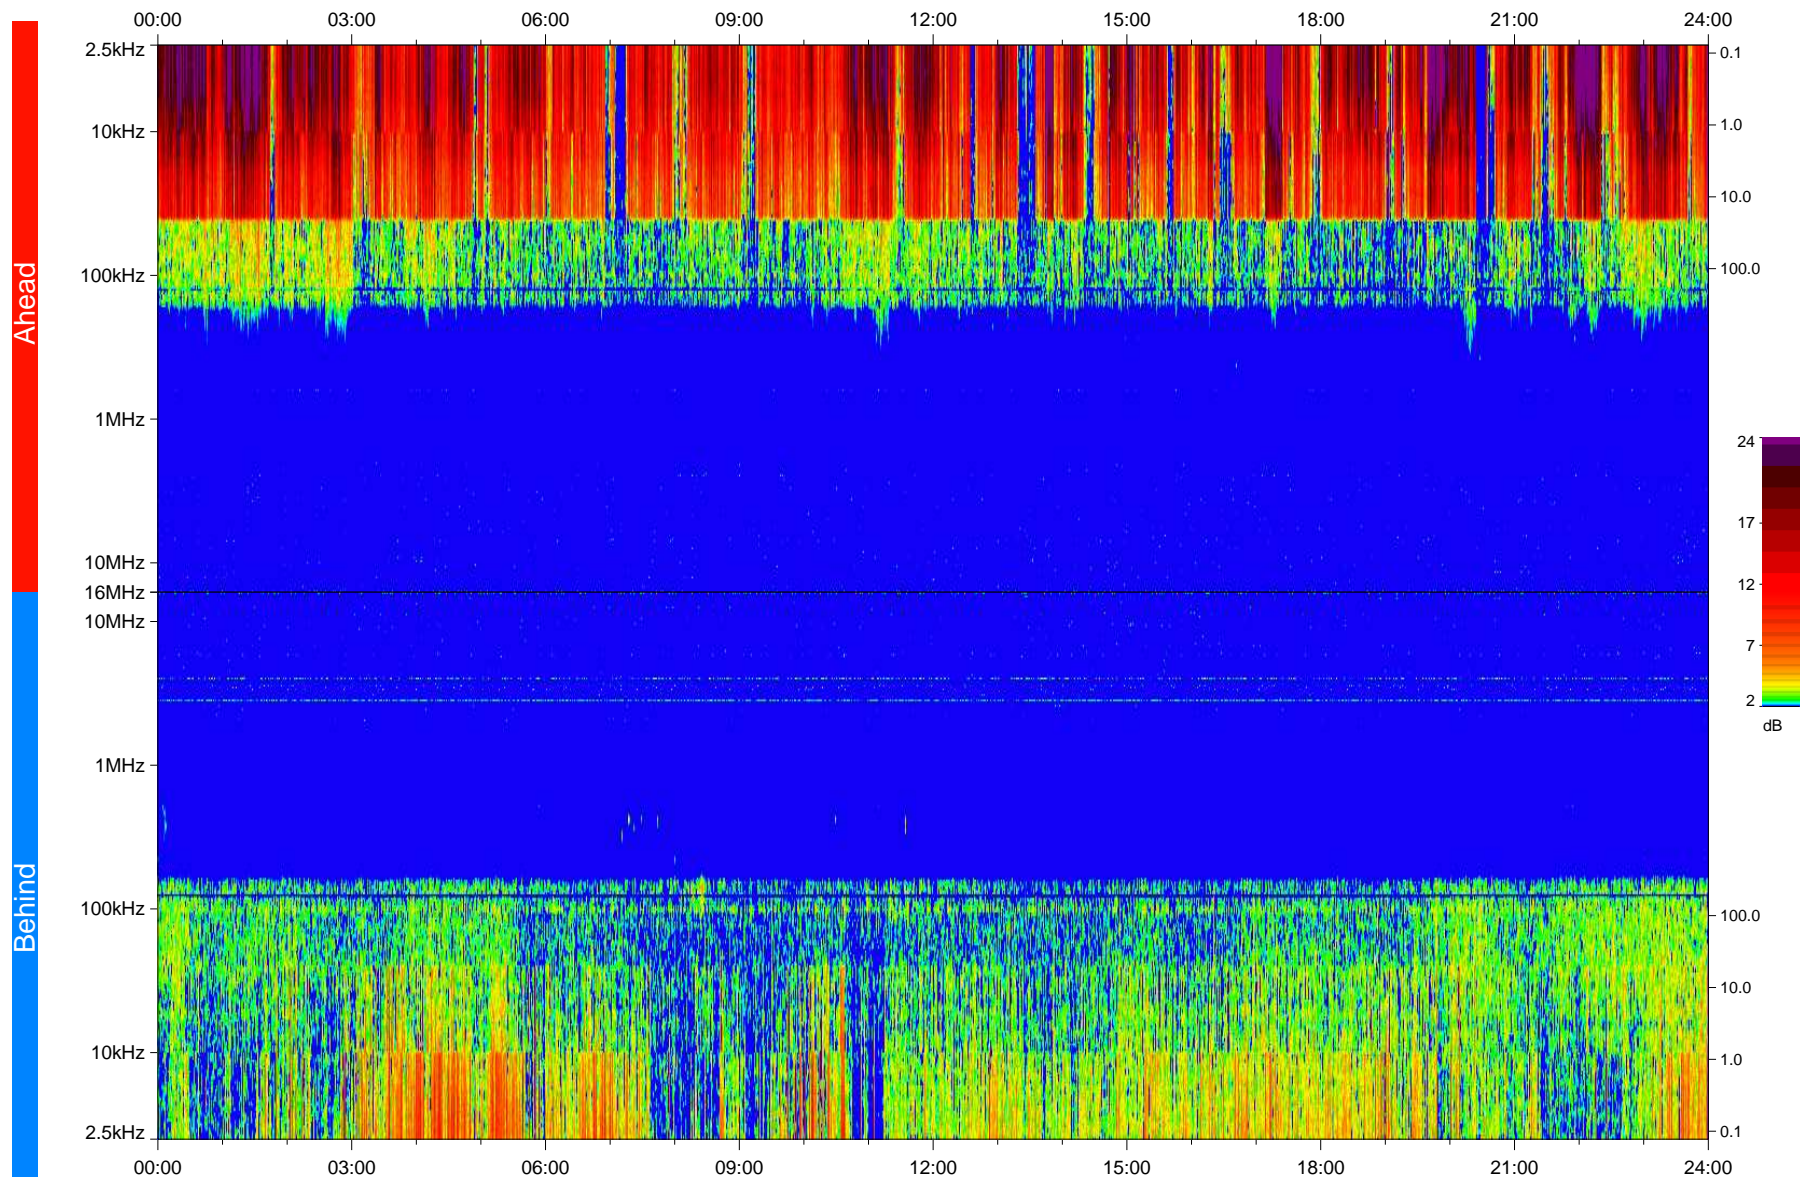

# STEREO/WAVES Daily Summary - 20-Feb-2008 (DOY 051)

Ahead source file: swaves\_ahead\_2008\_051\_1\_04.fin  
Ahead PSE Angle: 22.1°

Behind PSE Angle: -23.7°  
Behind source file: swaves\_behind\_2008\_051\_1\_04.fin

Time (UTC)

file: stereo\_swaves\_daily-summary\_color\_20080220\_v04  
made by: space.umn.edu on macOS with IDL 8.8.2 on 2022-10-18 03:39:33, with TLib V945 / dynspec V311