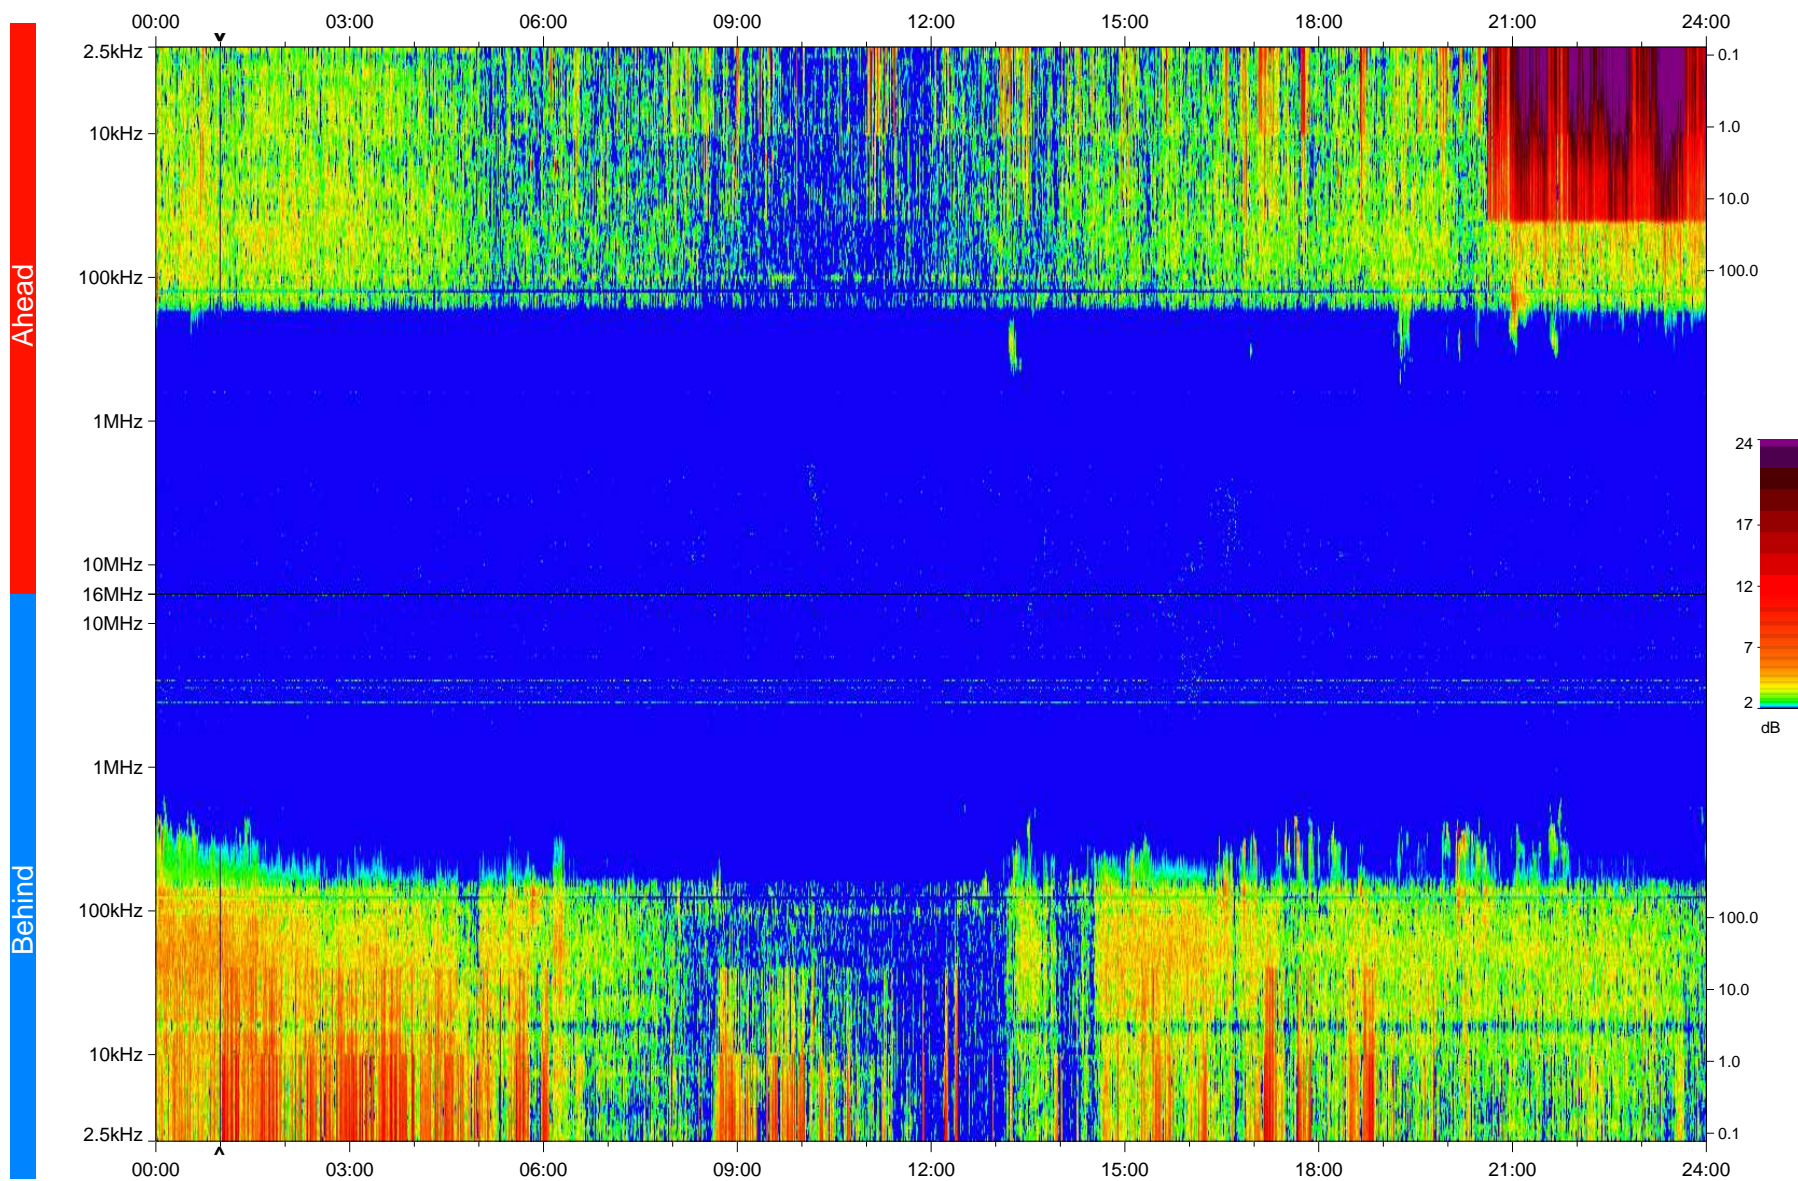

STEREO/WAVES Daily Summary - 19-Feb-2008 (DOY 050)

Ahead source file: swaves_ahead_2008_050_1_04.fin
Ahead PSE Angle: 22.1°

Behind PSE Angle: -23.7°
Behind source file: swaves_behind_2008_050_1_04.fin

Time (UTC)

file: stereo_swaves_daily-summary_color_20080219_v04
made by: space.umn.edu on macOS with IDL 8.8.2 on 2022-10-18 03:36:46, with TLib V945 / dynspec V311