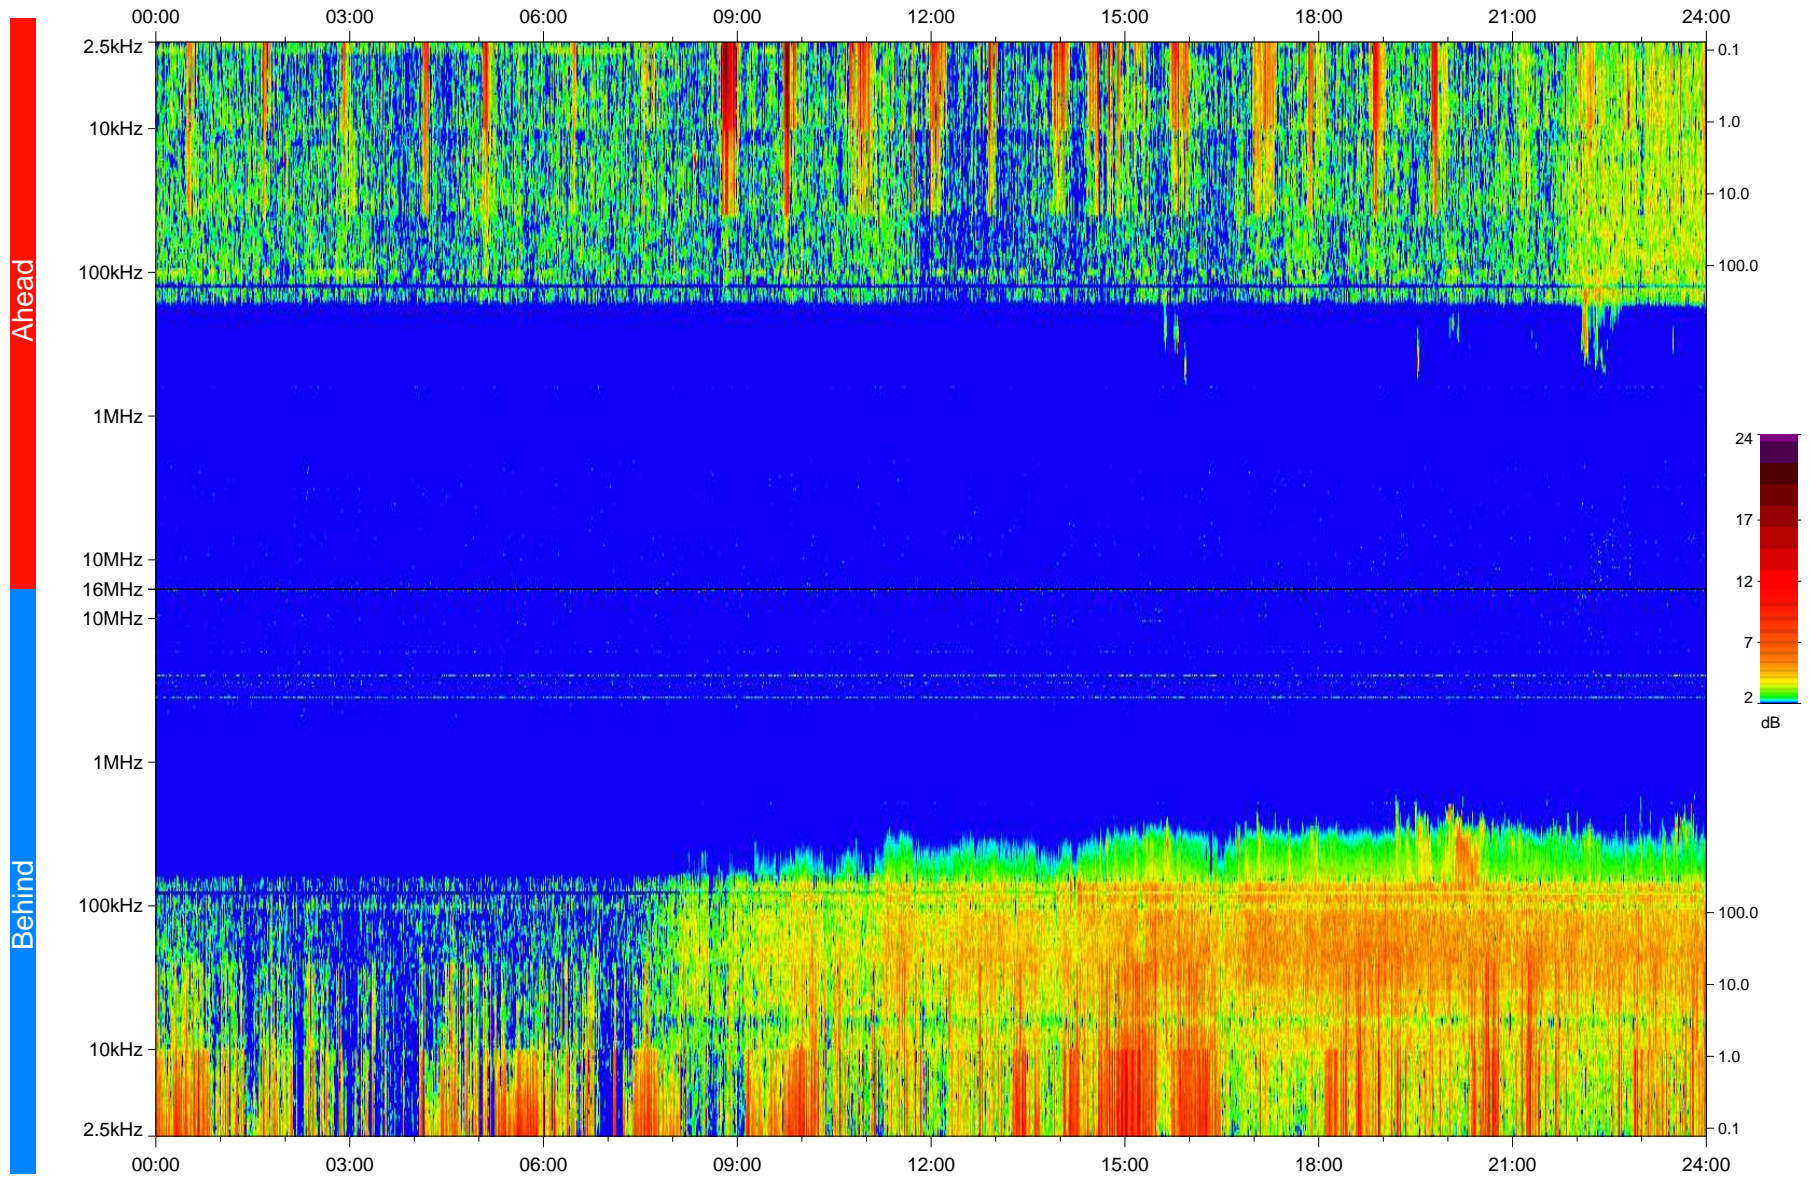

STEREO/WAVES Daily Summary - 18-Feb-2008 (DOY 049)

Ahead source file: swaves_ahead_2008_049_1_04.fin
Ahead PSE Angle: 22.0°

Behind PSE Angle: -23.7°
Behind source file: swaves_behind_2008_049_1_04.fin

Time (UTC)

file: stereo_swaves_daily-summary_color_20080218_v04
made by: space.umn.edu on macOS with IDL 8.8.2 on 2022-10-18 03:33:54, with TLib V945 / dynspec V311