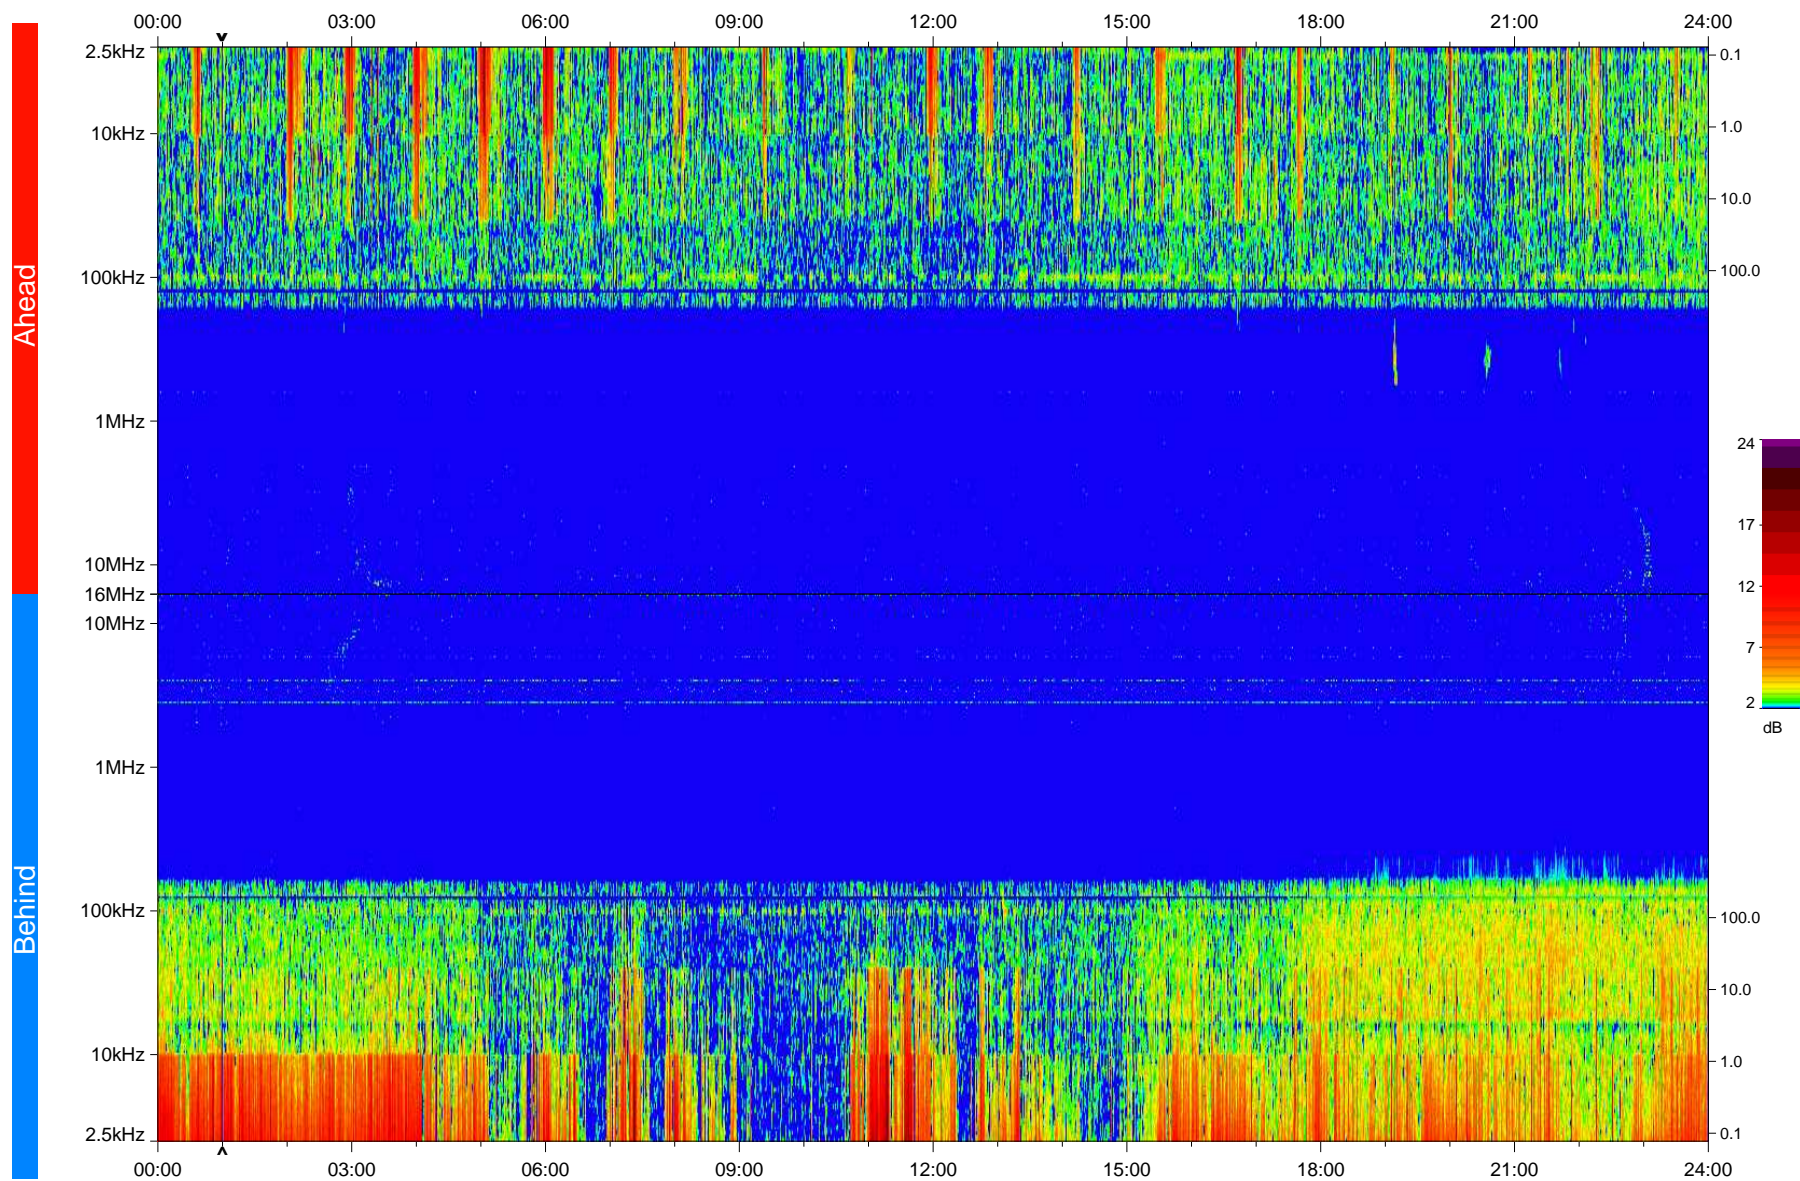

STEREO/WAVES Daily Summary - 17-Feb-2008 (DOY 048)

Ahead source file: swaves_ahead_2008_048_1_04.fin
Ahead PSE Angle: 22.0°

Behind PSE Angle: -23.7°
Behind source file: swaves_behind_2008_048_1_04.fin

Time (UTC)

file: stereo_swaves_daily-summary_color_20080217_v04
made by: space.umn.edu on macOS with IDL 8.8.2 on 2022-10-18 03:31:01, with TLib V945 / dynspec V311