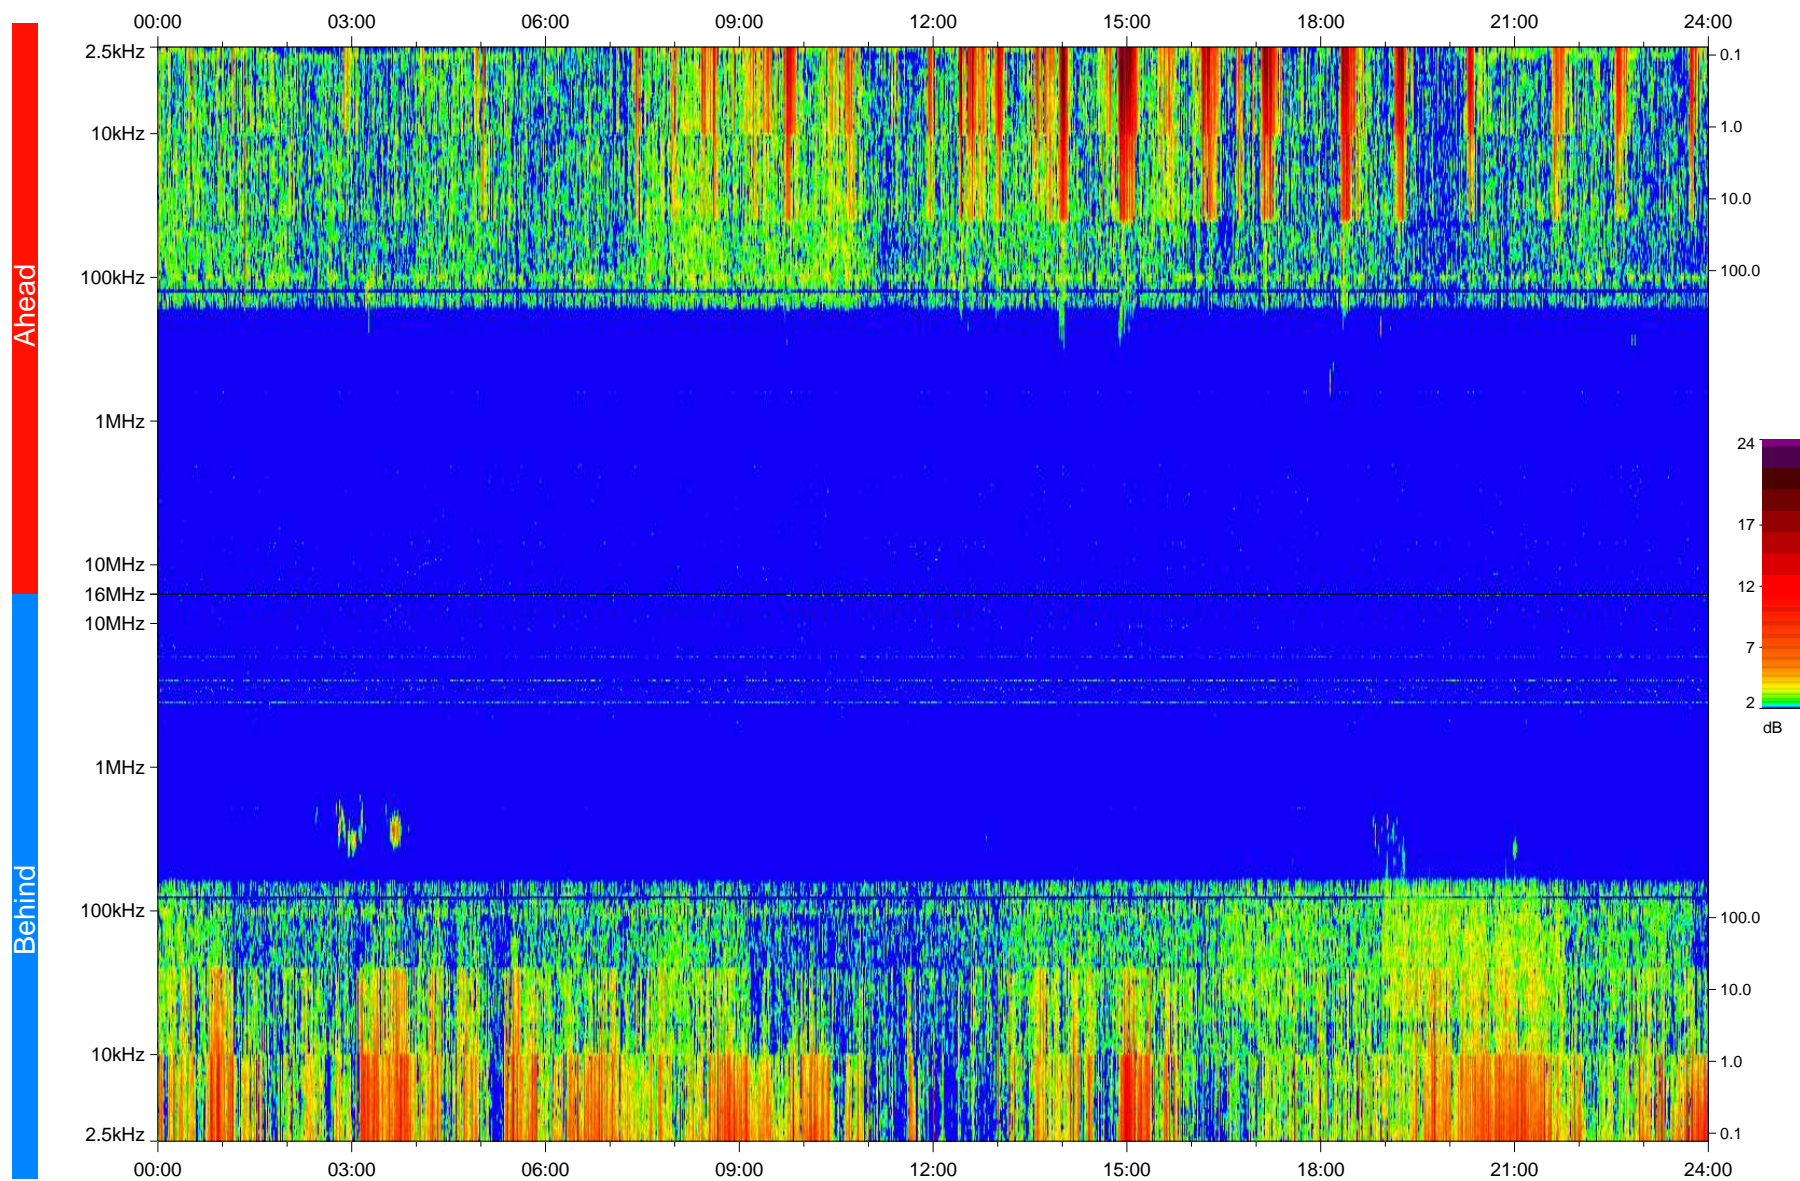

STEREO/WAVES Daily Summary - 16-Feb-2008 (DOY 047)

Ahead source file: swaves_ahead_2008_047_1_04.fin
Ahead PSE Angle: 22.0°

Behind PSE Angle: -23.7°
Behind source file: swaves_behind_2008_047_1_04.fin

Time (UTC)

file: stereo_swaves_daily-summary_color_20080216_v04
made by: space.umn.edu on macOS with IDL 8.8.2 on 2022-10-18 03:28:11, with TMLib V945 / dynspec V311