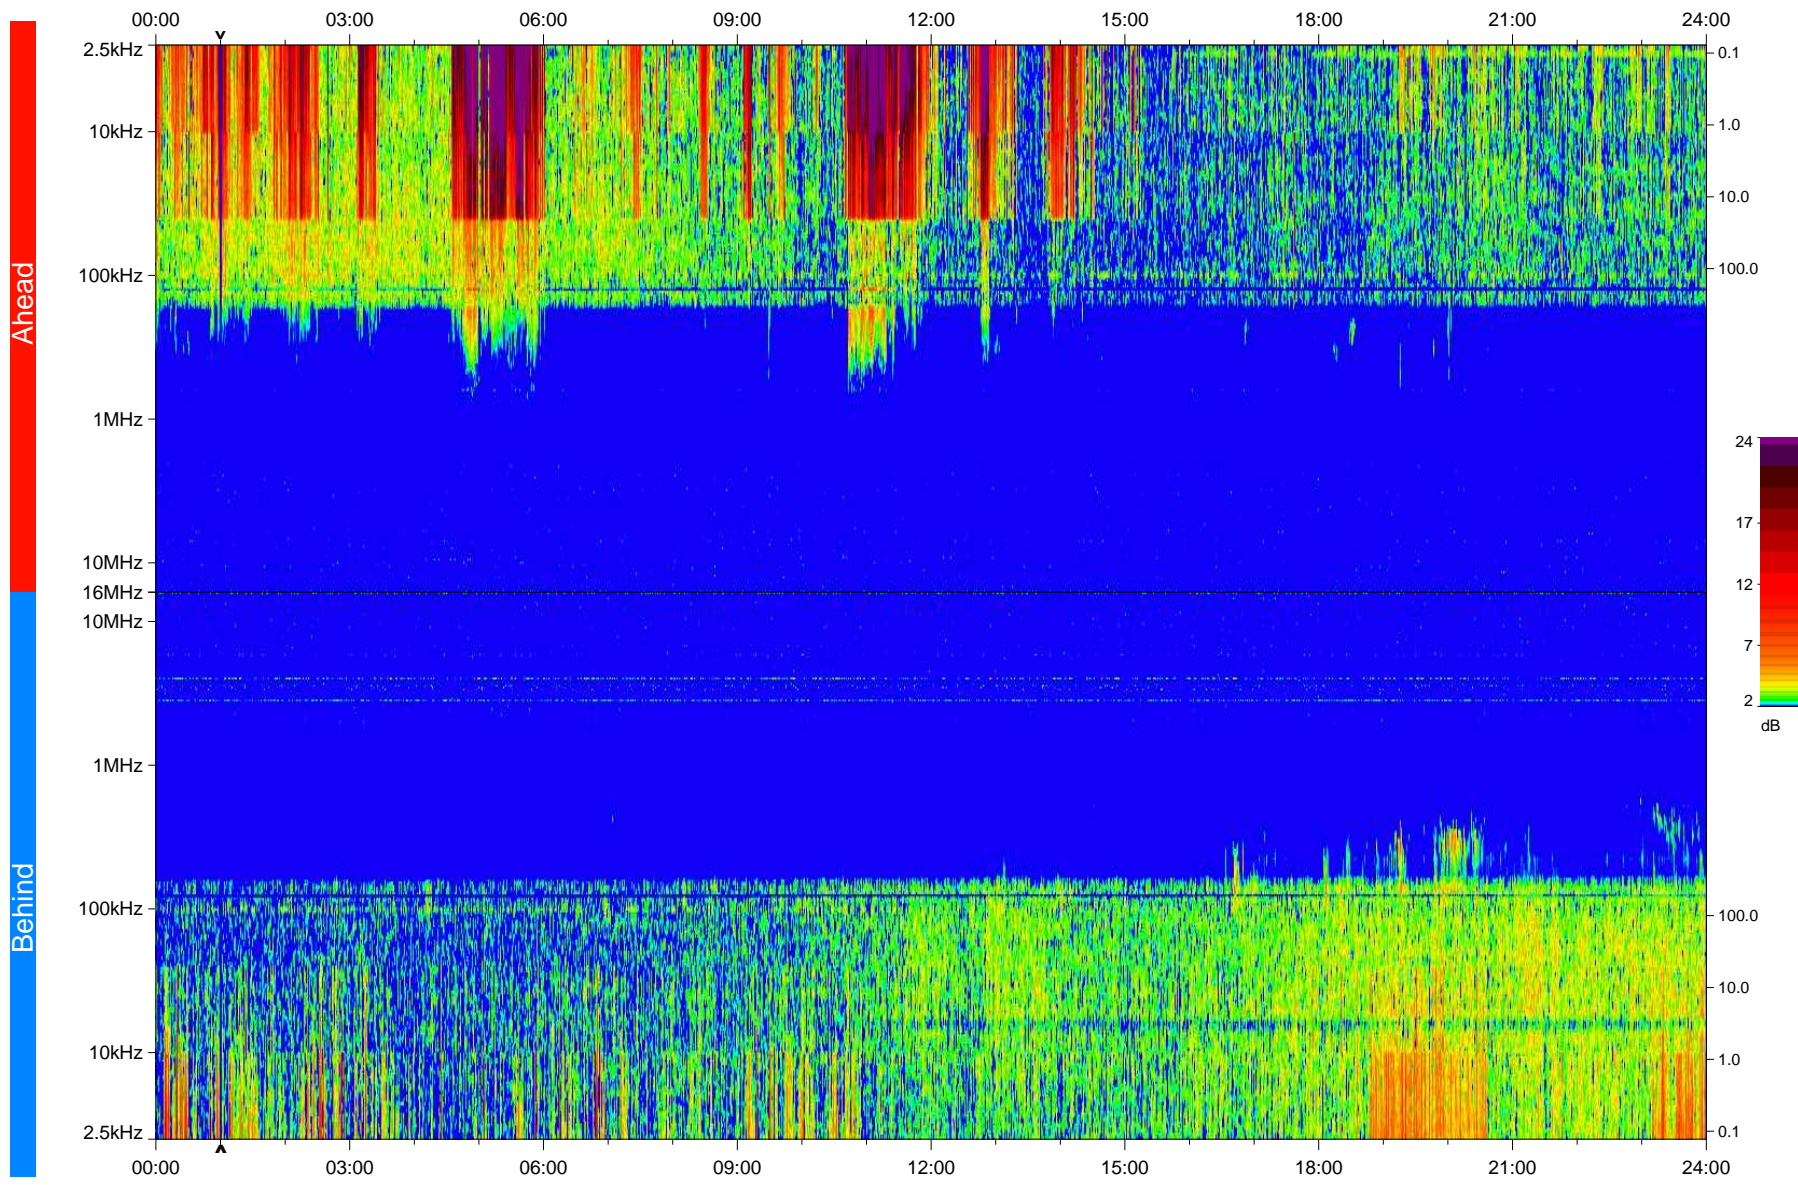

STEREO/WAVES Daily Summary - 15-Feb-2008 (DOY 046)

Ahead source file: swaves_ahead_2008_046_1_04.fin
Ahead PSE Angle: 21.9°

Behind PSE Angle: -23.7°
Behind source file: swaves_behind_2008_046_1_04.fin

Time (UTC)

file: stereo_swaves_daily-summary_color_20080215_v04
made by: space.umn.edu on macOS with IDL 8.8.2 on 2022-10-18 03:25:20, with TLib V945 / dynspec V311