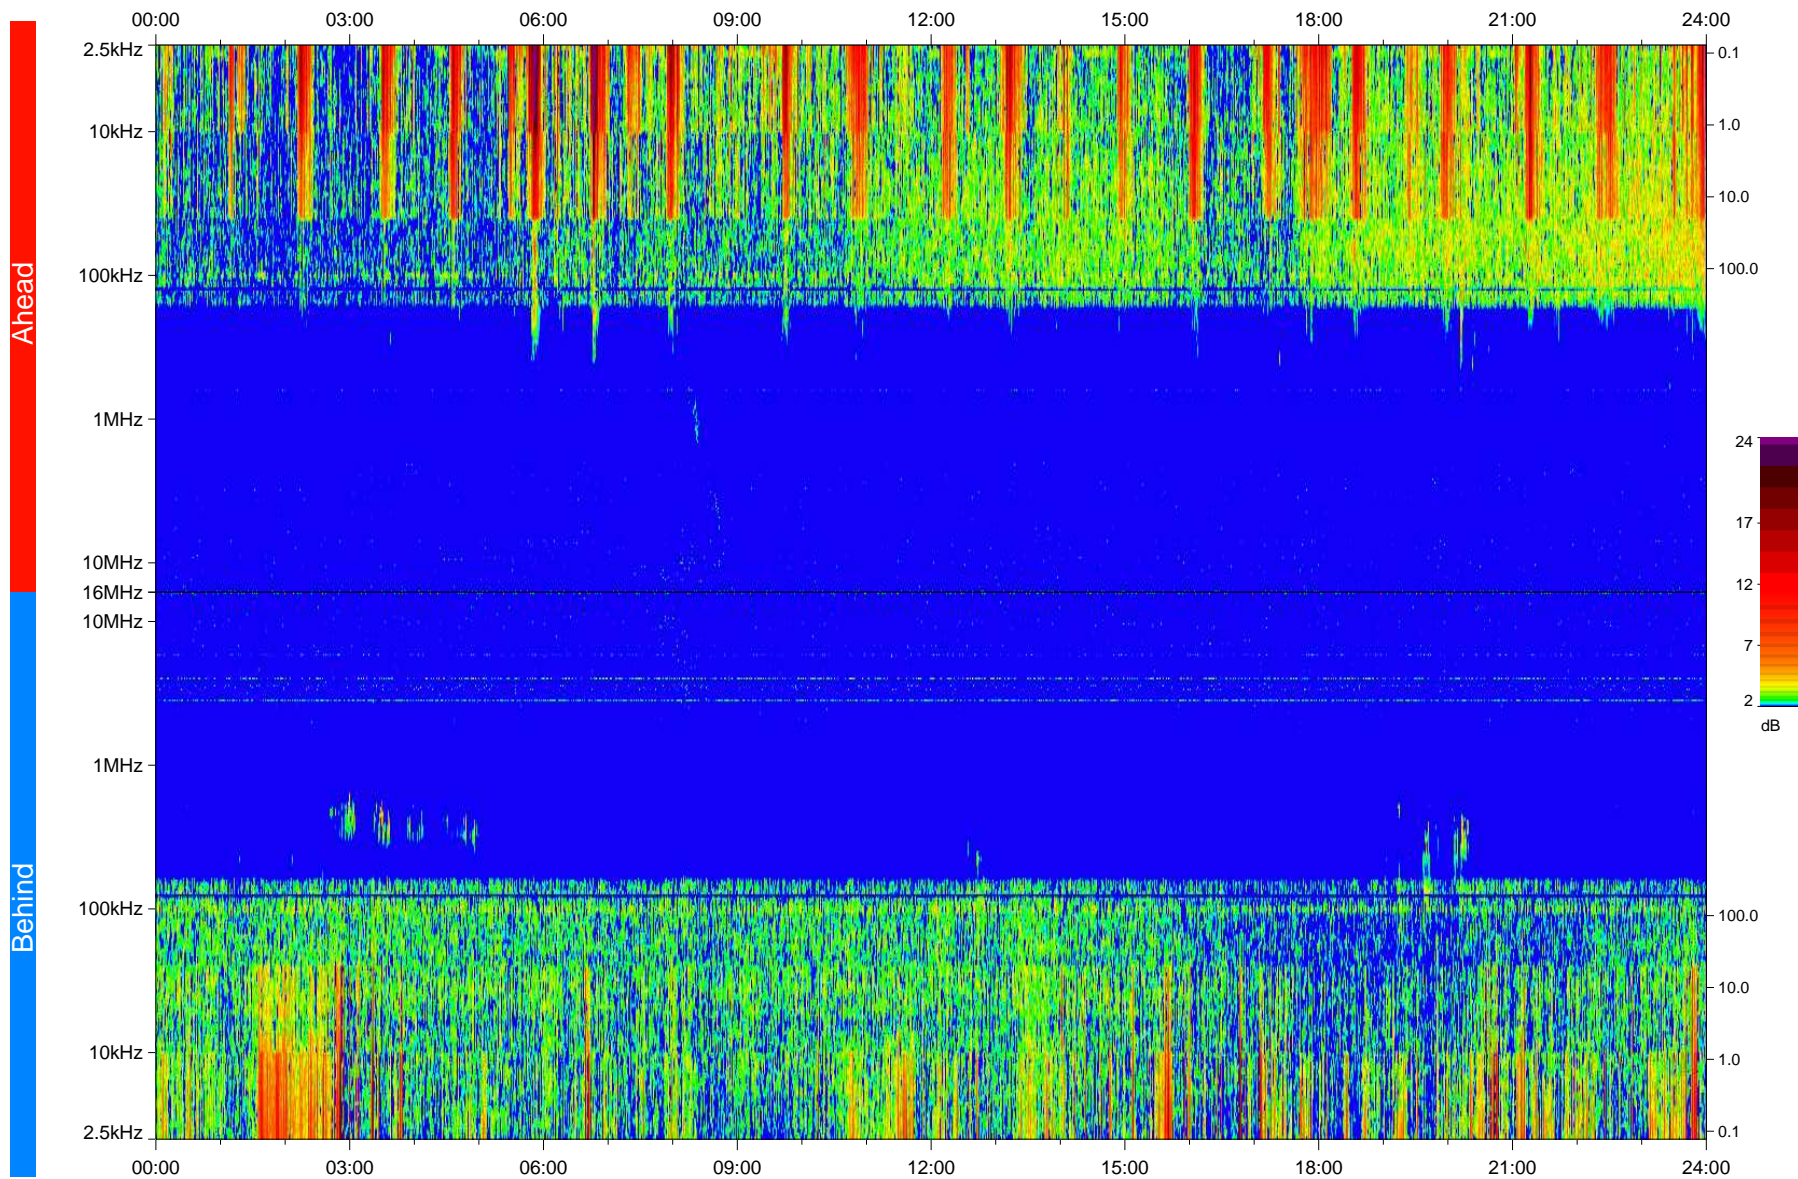

STEREO/WAVES Daily Summary - 14-Feb-2008 (DOY 045)

Ahead source file: swaves_ahead_2008_045_1_04.fin
Ahead PSE Angle: 21.9°

Behind PSE Angle: -23.7°
Behind source file: swaves_behind_2008_045_1_04.fin

Time (UTC)

file: stereo_swaves_daily-summary_color_20080214_v04
made by: space.umn.edu on macOS with IDL 8.8.2 on 2022-10-18 03:22:30, with TLib V945 / dynspec V311