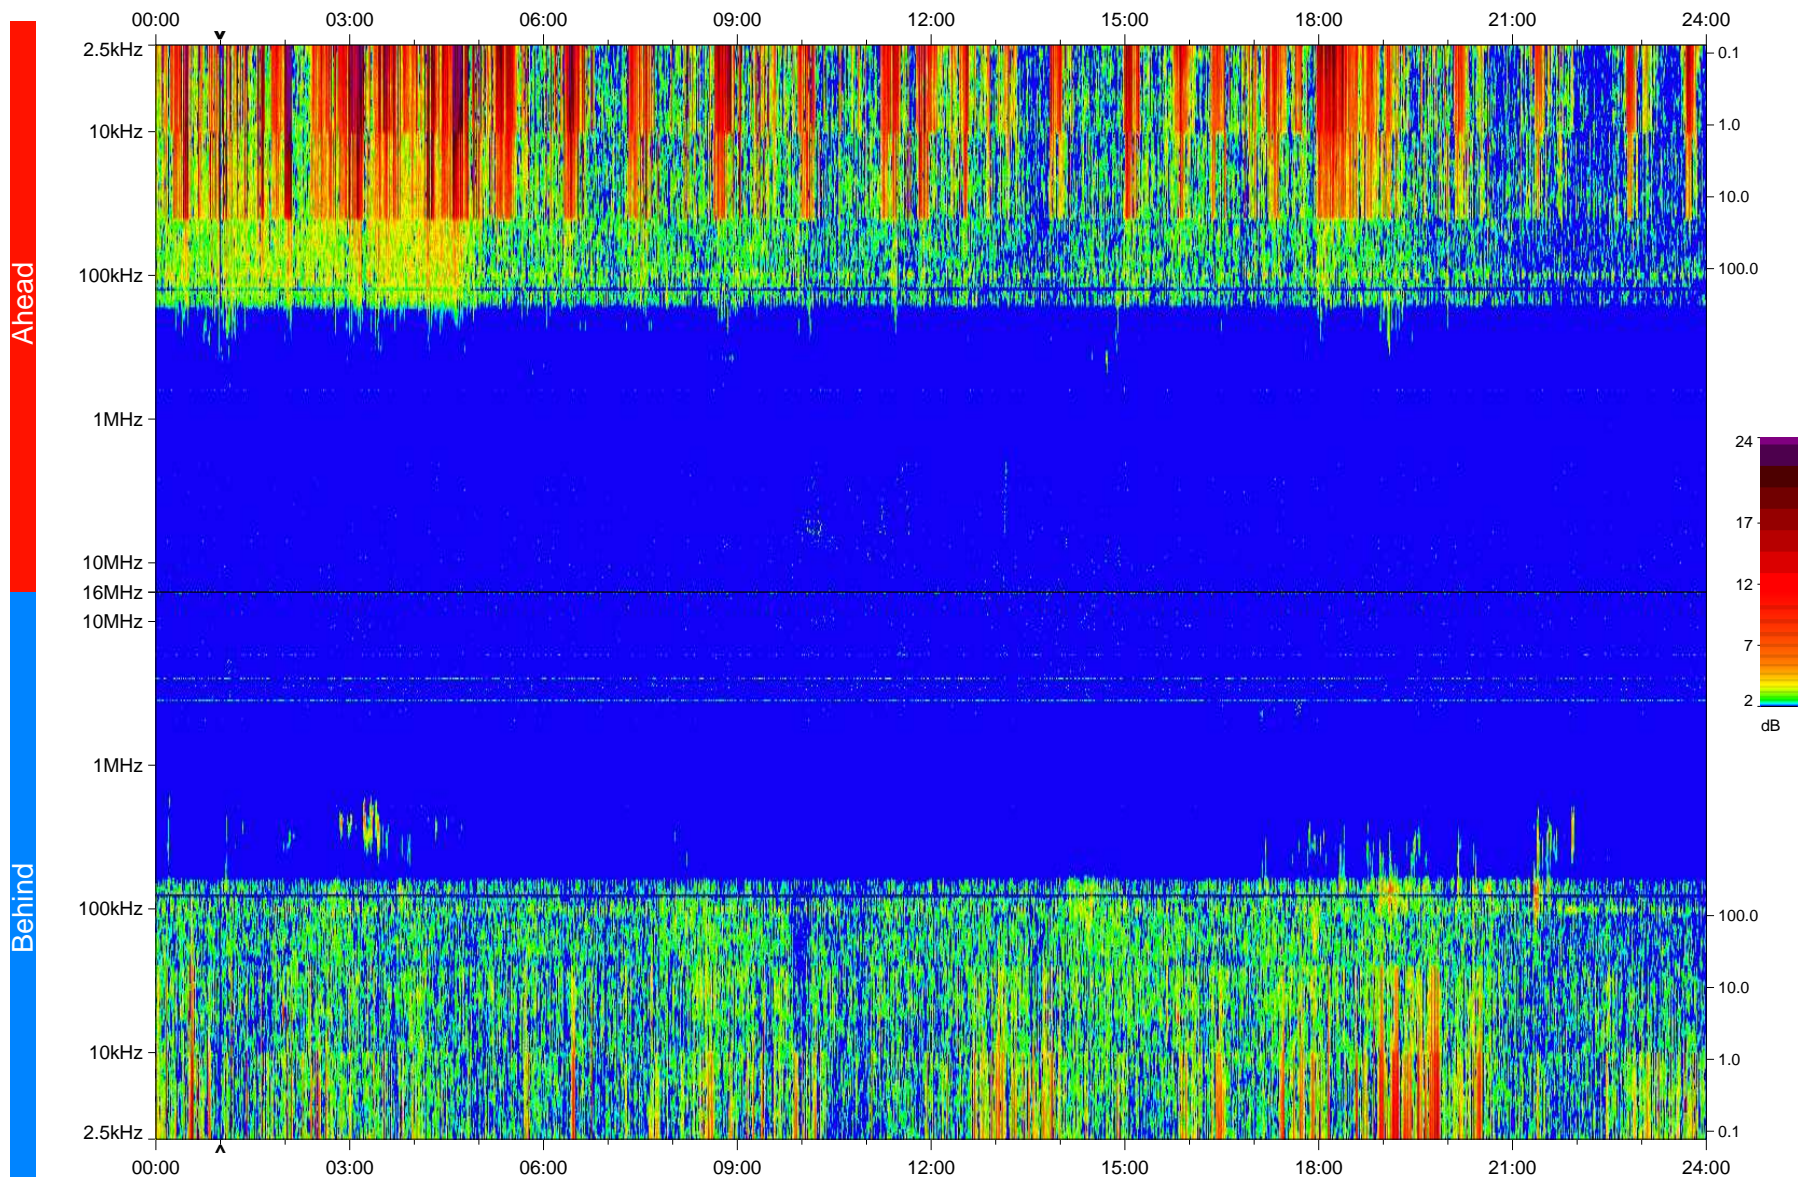

STEREO/WAVES Daily Summary - 13-Feb-2008 (DOY 044)

Ahead source file: swaves_ahead_2008_044_1_04.fin
Ahead PSE Angle: 21.9°

Behind PSE Angle: -23.7°
Behind source file: swaves_behind_2008_044_1_04.fin

Time (UTC)

file: stereo_swaves_daily-summary_color_20080213_v04
made by: space.umn.edu on macOS with IDL 8.8.2 on 2022-10-18 03:19:40, with TLib V945 / dynspec V311