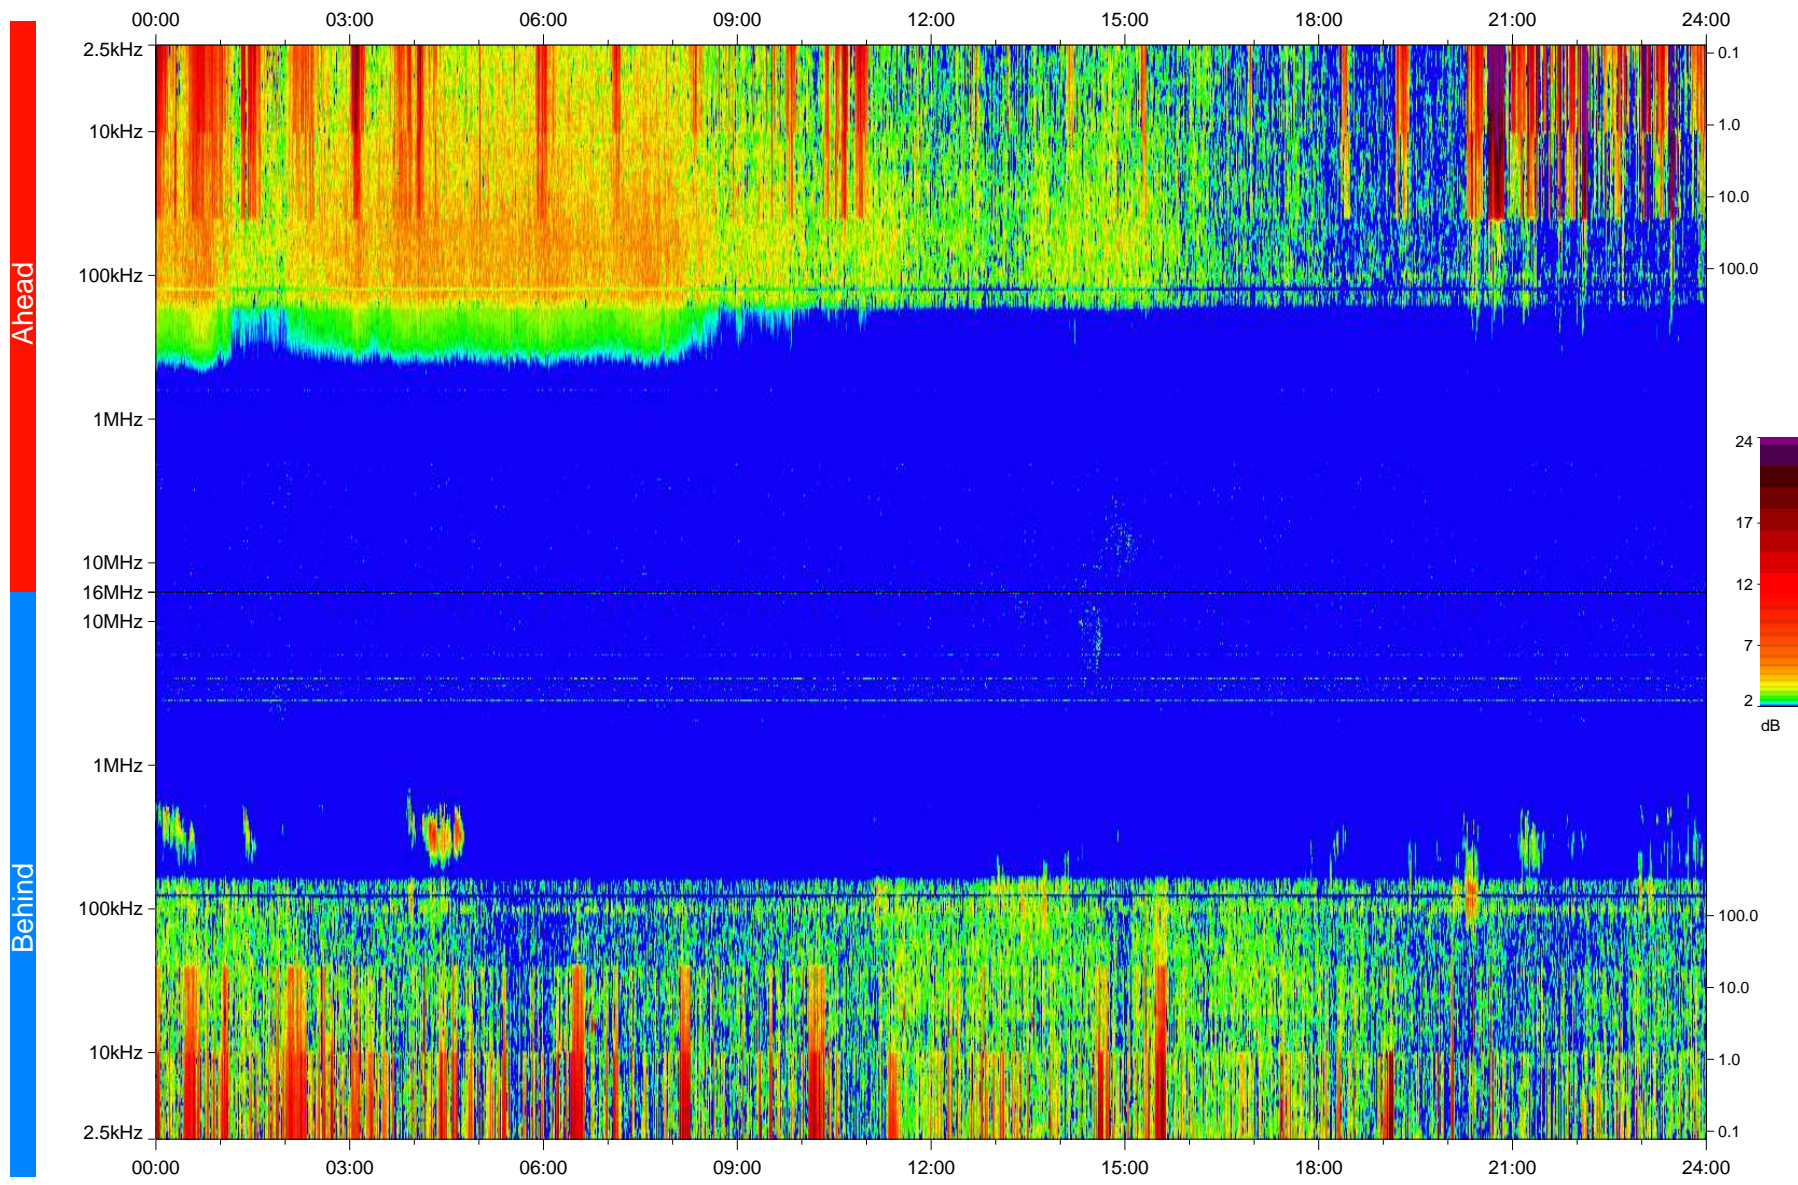

STEREO/WAVES Daily Summary - 12-Feb-2008 (DOY 043)

Ahead source file: swaves_ahead_2008_043_1_04.fin
Ahead PSE Angle: 21.9°

Behind PSE Angle: -23.6°
Behind source file: swaves_behind_2008_043_1_04.fin

Time (UTC)

file: stereo_swaves_daily-summary_color_20080212_v04
made by: space.umn.edu on macOS with IDL 8.8.2 on 2022-10-18 03:16:47, with TLib V945 / dynspec V311