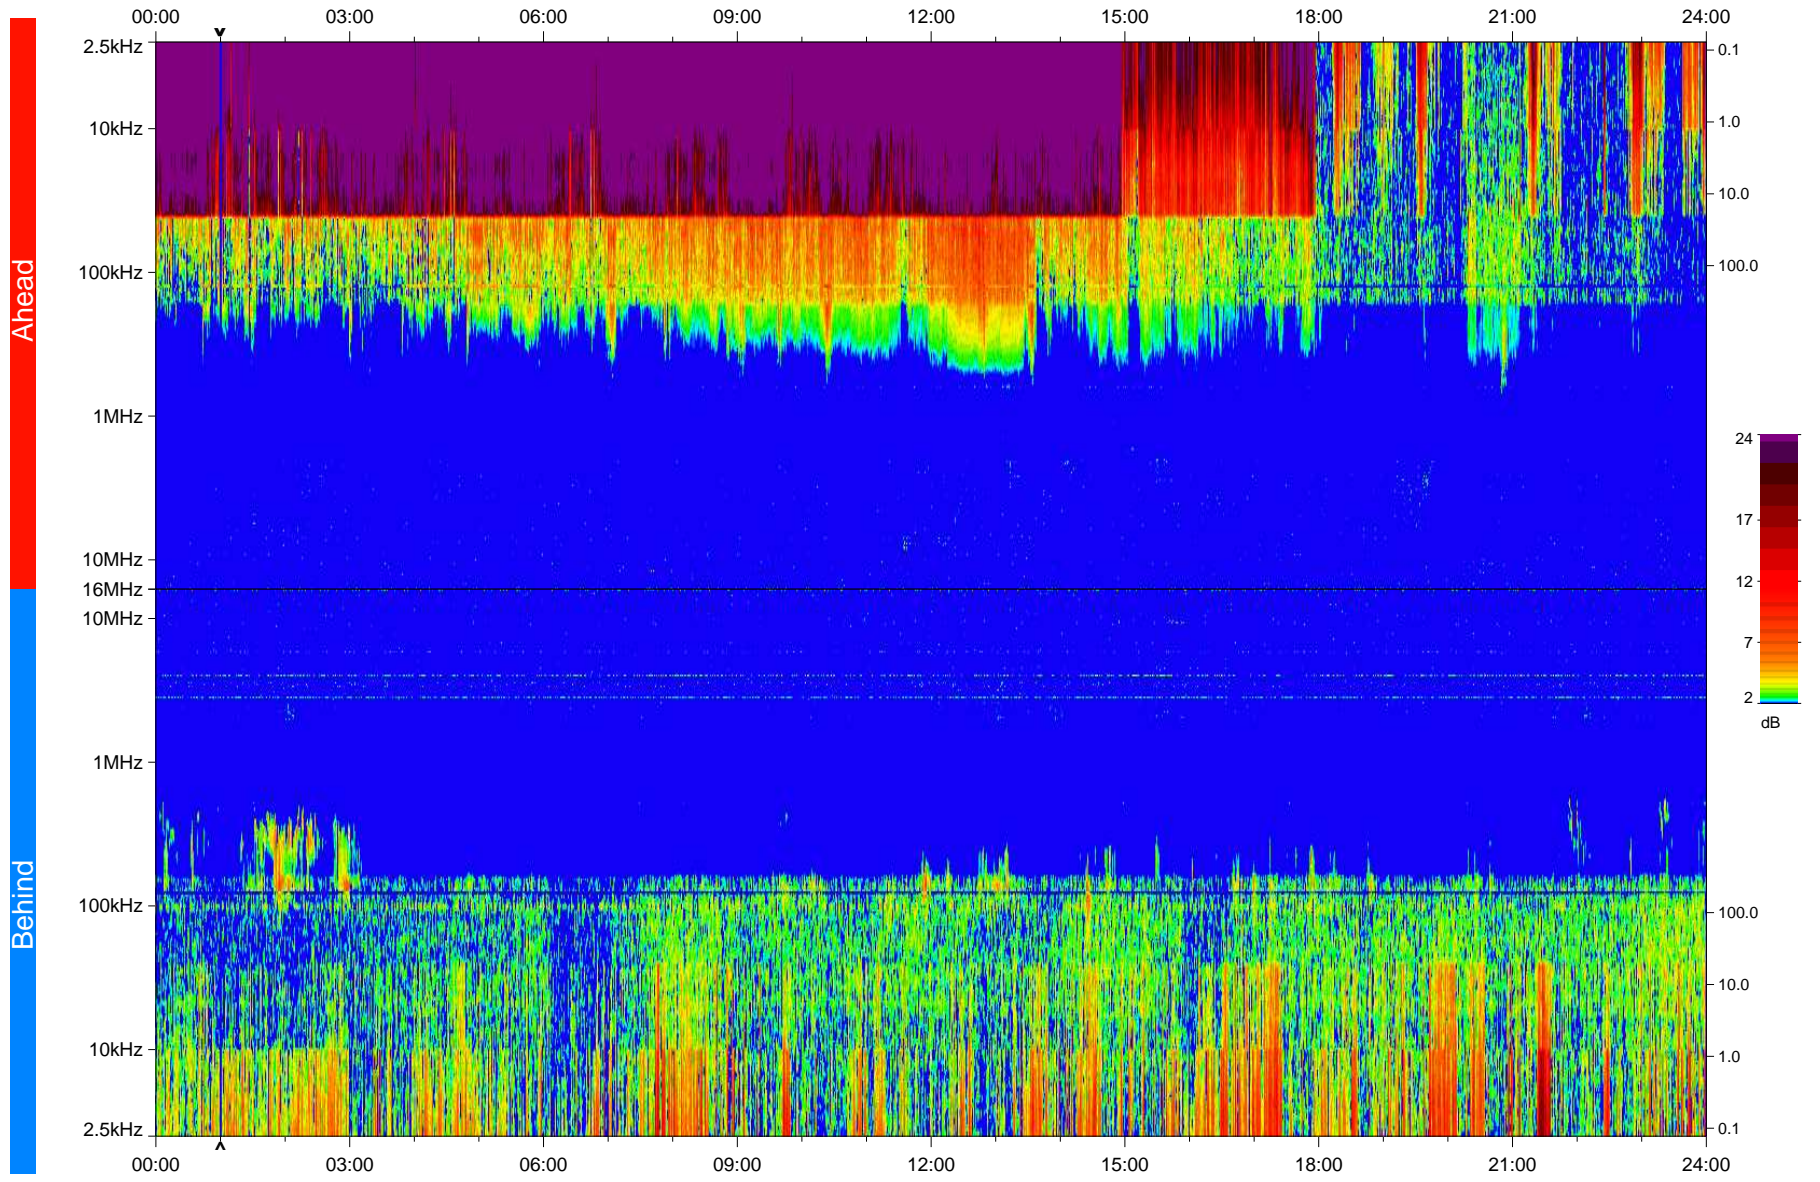

STEREO/WAVES Daily Summary - 11-Feb-2008 (DOY 042)

Ahead source file: swaves_ahead_2008_042_1_04.fin
Ahead PSE Angle: 21.9°

Behind PSE Angle: -23.6°
Behind source file: swaves_behind_2008_042_1_04.fin

Time (UTC)

file: stereo_swaves_daily-summary_color_20080211_v04
made by: space.umn.edu on macOS with IDL 8.8.2 on 2022-10-18 03:13:58, with TLib V945 / dynspec V311