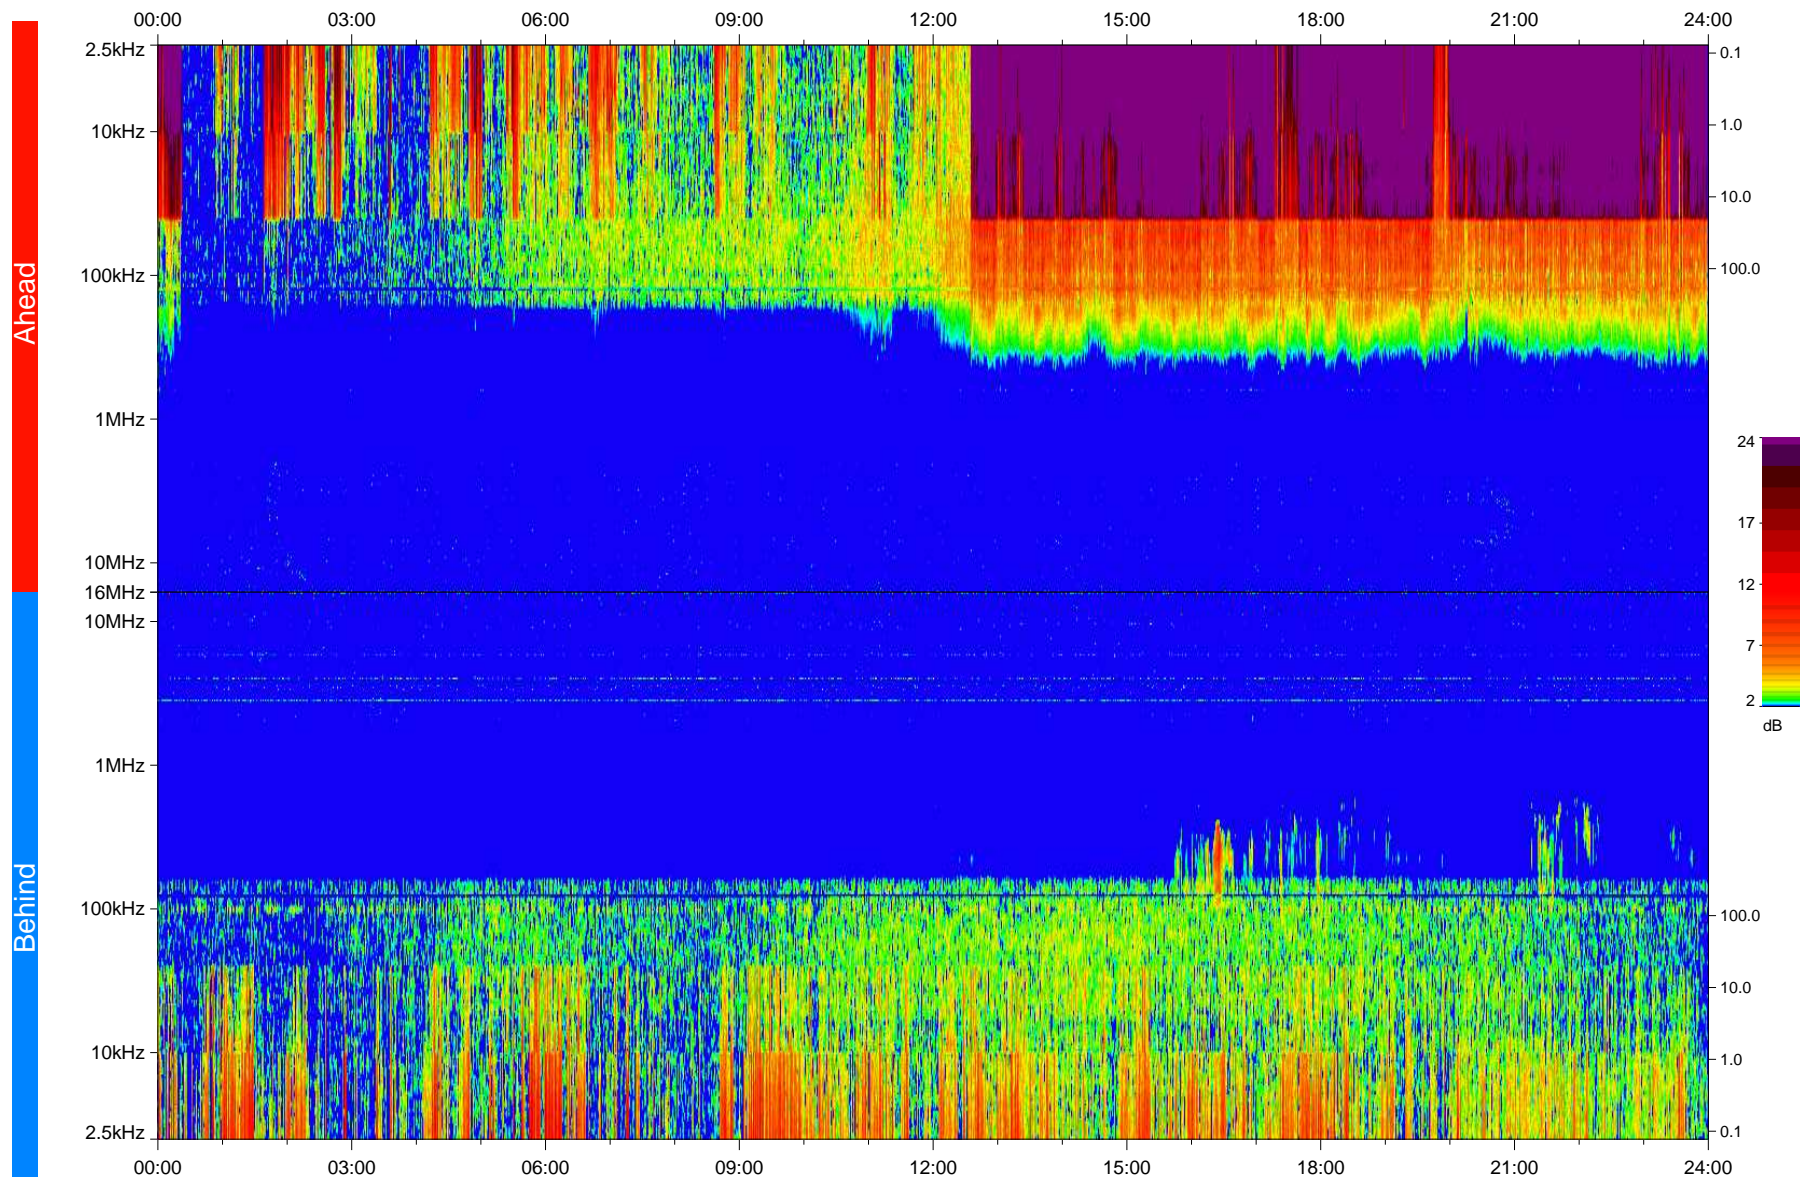

STEREO/WAVES Daily Summary - 10-Feb-2008 (DOY 041)

Ahead source file: swaves_ahead_2008_041_1_04.fin
Ahead PSE Angle: 21.9°

Behind PSE Angle: -23.6°
Behind source file: swaves_behind_2008_041_1_04.fin

Time (UTC)

file: stereo_swaves_daily-summary_color_20080210_v04
made by: space.umn.edu on macOS with IDL 8.8.2 on 2022-10-18 03:11:08, with TLib V945 / dynspec V311