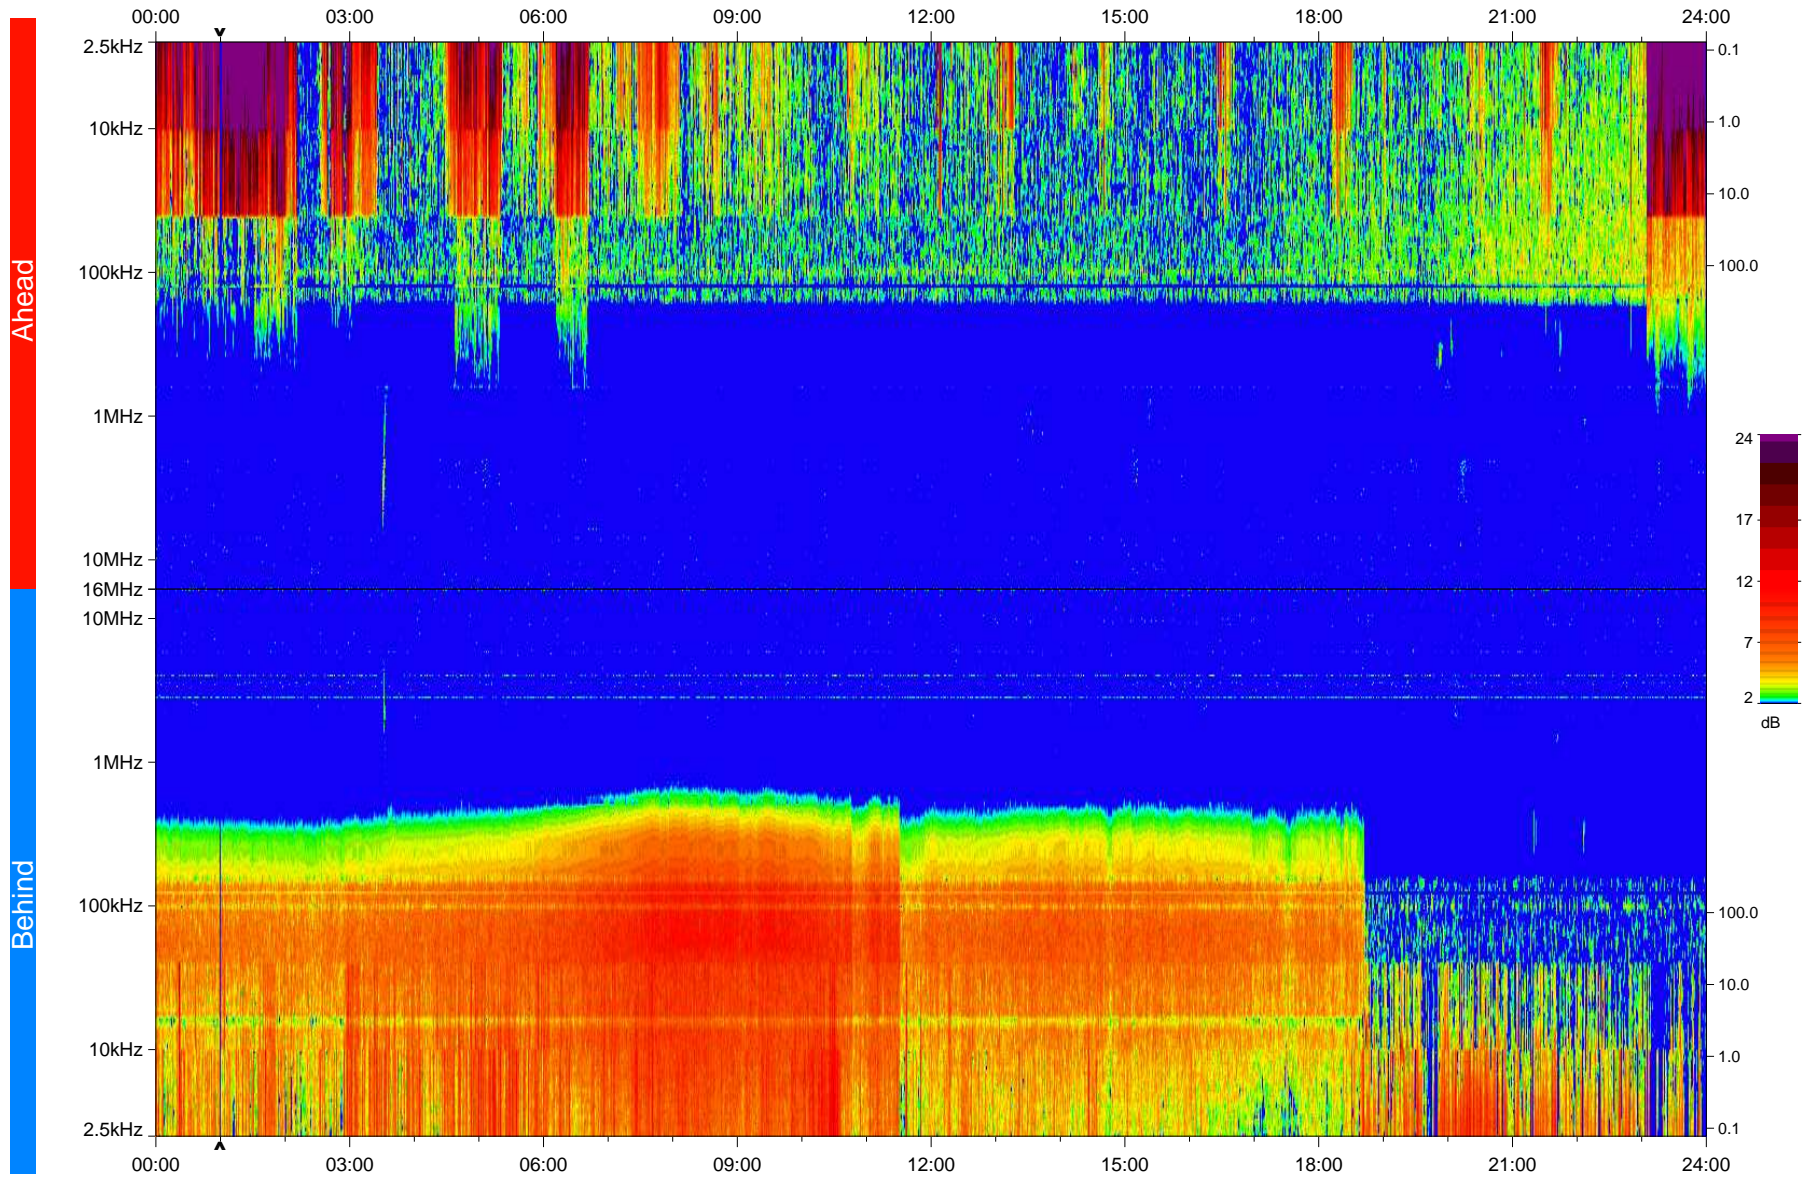

STEREO/WAVES Daily Summary - 09-Feb-2008 (DOY 040)

Ahead source file: swaves_ahead_2008_040_1_04.fin
Ahead PSE Angle: 21.8°

Behind PSE Angle: -23.6°
Behind source file: swaves_behind_2008_040_1_04.fin

Time (UTC)

file: stereo_swaves_daily-summary_color_20080209_v04
made by: space.umn.edu on macOS with IDL 8.8.2 on 2022-10-18 03:08:17, with TMLib V945 / dynspec V311