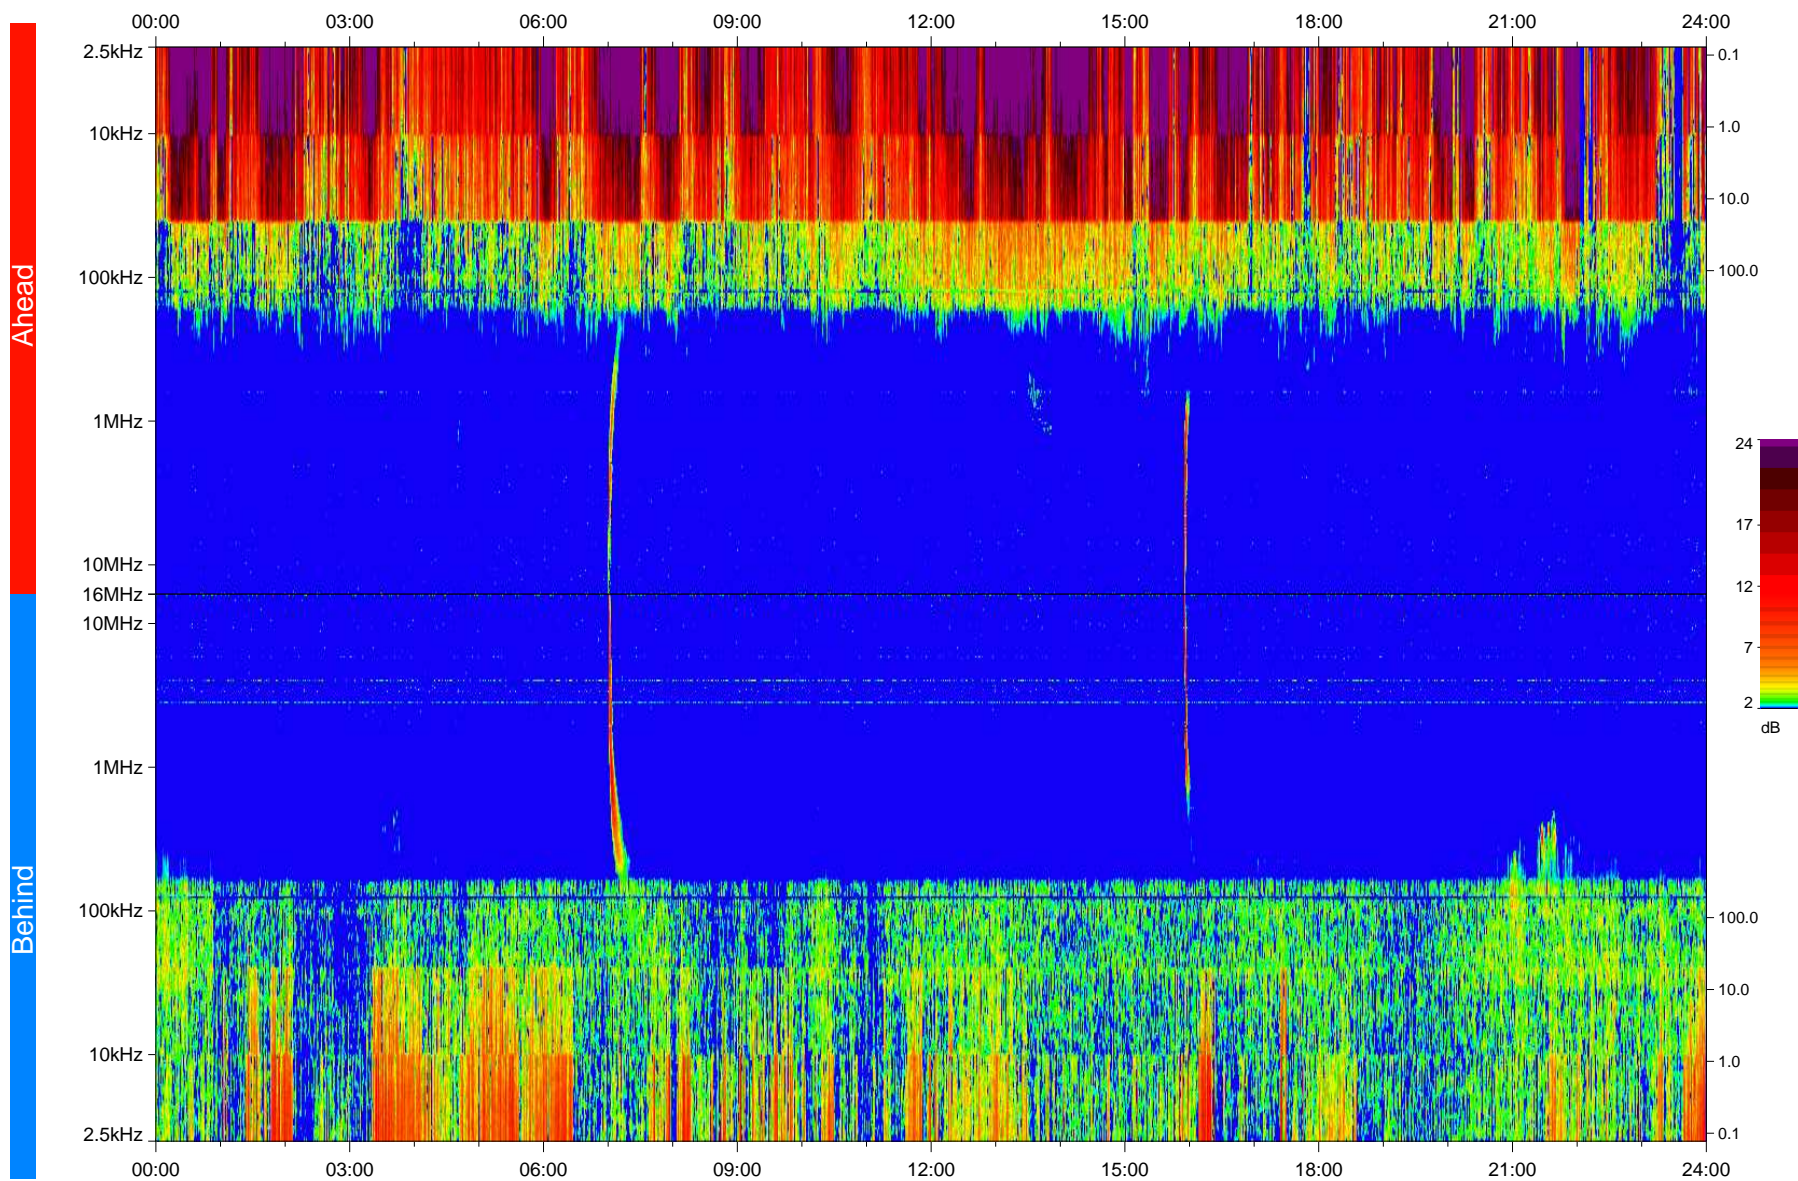

STEREO/WAVES Daily Summary - 08-Feb-2008 (DOY 039)

Ahead source file: swaves_ahead_2008_039_1_04.fin
Ahead PSE Angle: 21.8°

Behind PSE Angle: -23.6°
Behind source file: swaves_behind_2008_039_1_04.fin

Time (UTC)

file: stereo_swaves_daily-summary_color_20080208_v04
made by: space.umn.edu on macOS with IDL 8.8.2 on 2022-10-18 03:05:26, with TLib V945 / dynspec V311