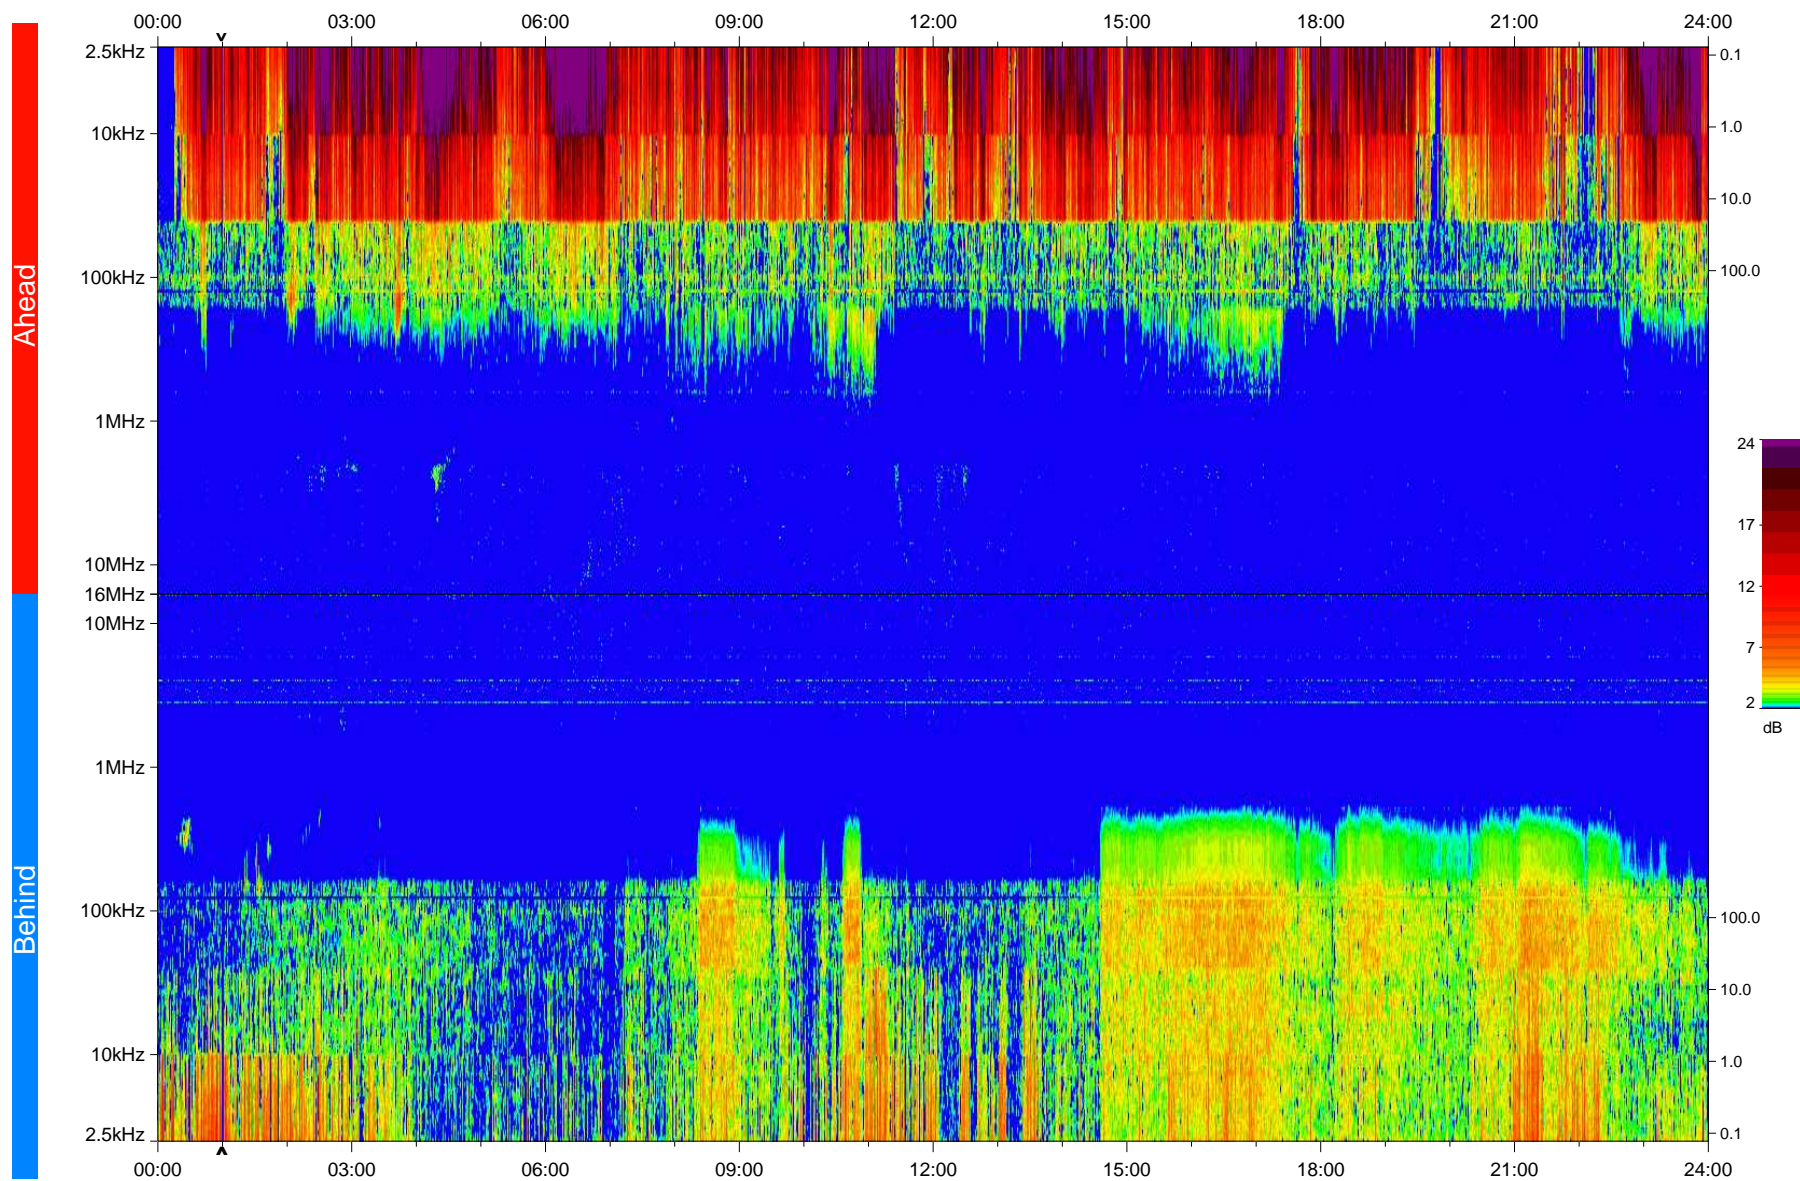

STEREO/WAVES Daily Summary - 07-Feb-2008 (DOY 038)

Ahead source file: swaves_ahead_2008_038_1_05.fin
Ahead PSE Angle: 21.8°

Behind PSE Angle: -23.6°
Behind source file: swaves_behind_2008_038_1_05.fin

Time (UTC)

file: stereo_swaves_daily-summary_color_20080207_v04
made by: space.umn.edu on macOS with IDL 8.8.2 on 2022-10-18 03:02:37, with TMLib V945 / dynspec V311