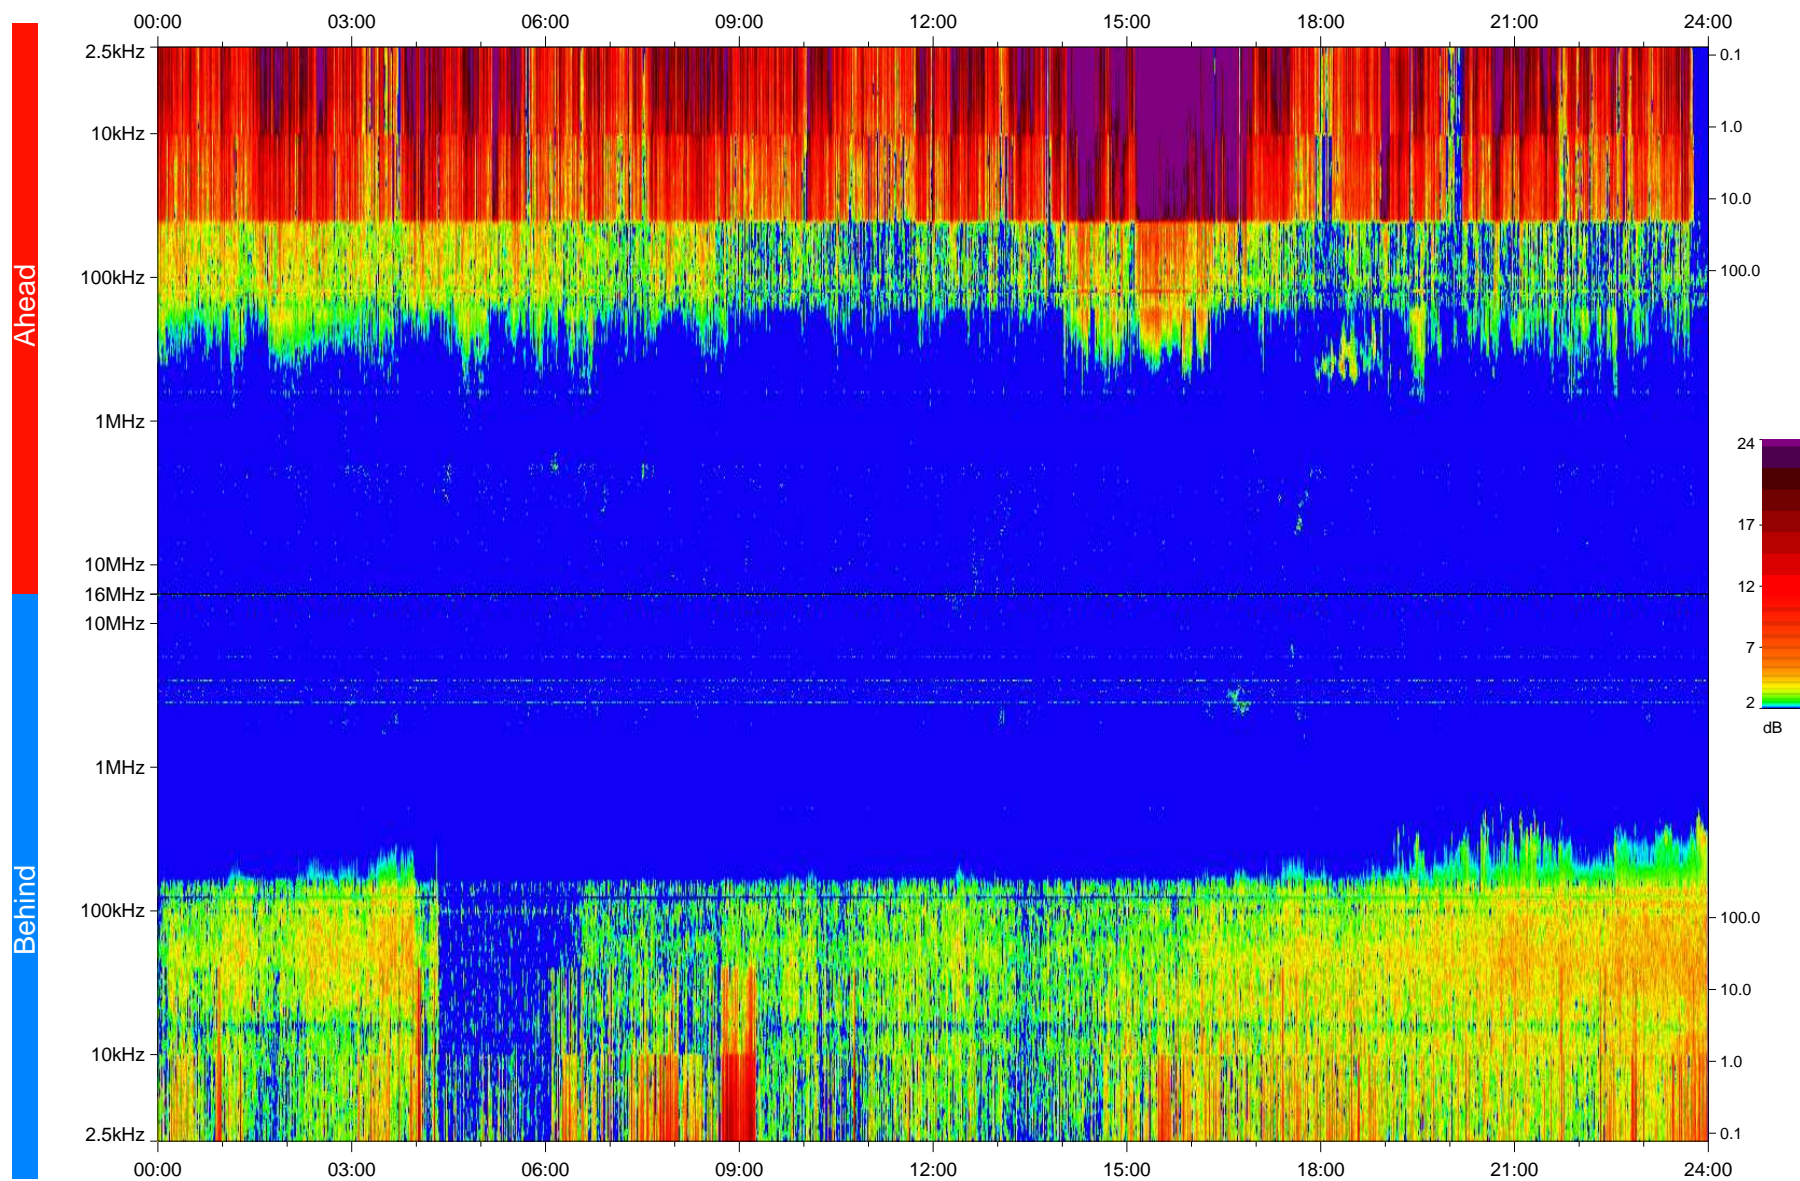

# STEREO/WAVES Daily Summary - 06-Feb-2008 (DOY 037)

Ahead source file: swaves\_ahead\_2008\_037\_1\_06.fin  
Ahead PSE Angle: 21.7°

Behind PSE Angle: -23.7°  
Behind source file: swaves\_behind\_2008\_037\_1\_06.fin

Time (UTC)

file: stereo\_swaves\_daily-summary\_color\_20080206\_v04  
made by: space.umn.edu on macOS with IDL 8.8.2 on 2022-10-18 02:59:45, with TLib V945 / dynspec V311