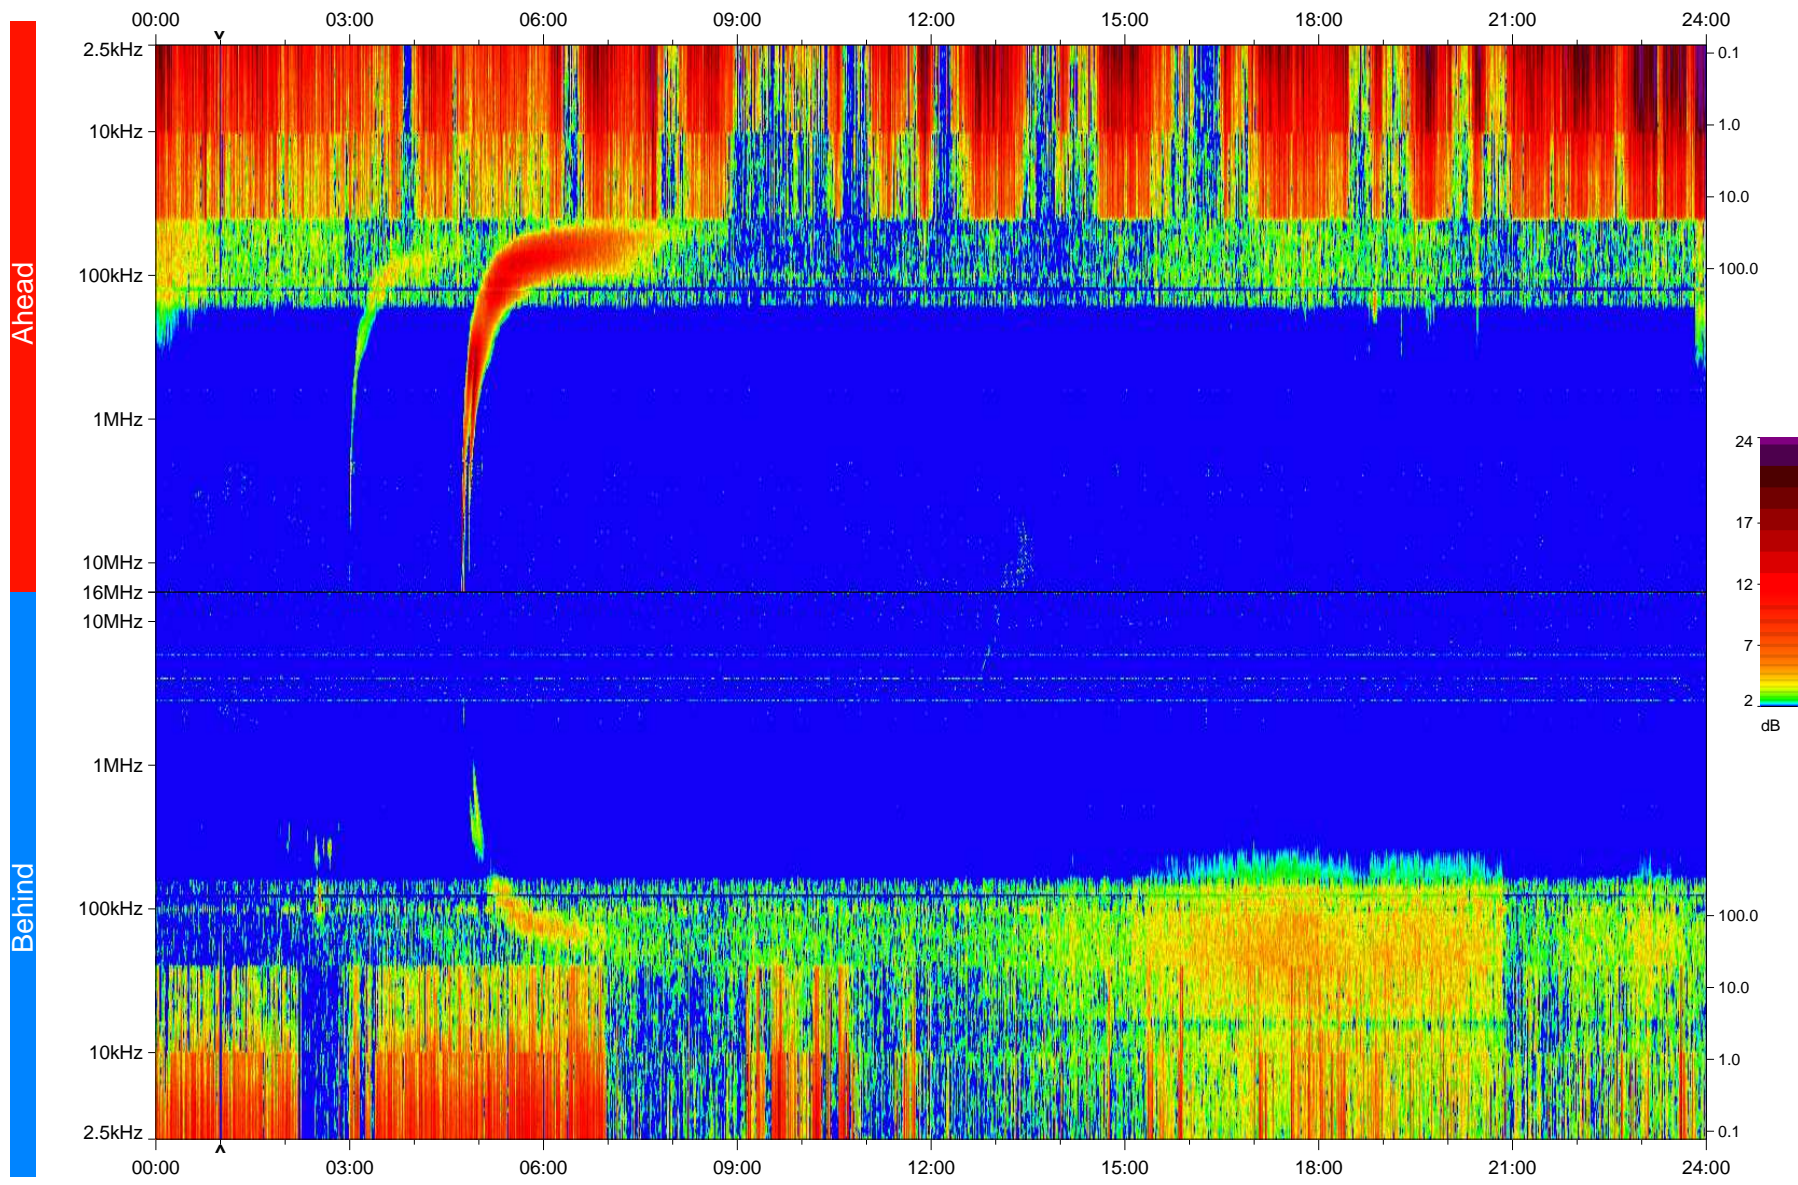

STEREO/WAVES Daily Summary - 05-Feb-2008 (DOY 036)

Ahead source file: swaves_ahead_2008_036_1_07.fin
Ahead PSE Angle: 21.7°

Behind PSE Angle: -23.7°
Behind source file: swaves_behind_2008_036_1_07.fin

Time (UTC)

file: stereo_swaves_daily-summary_color_20080205_v04
made by: space.umn.edu on macOS with IDL 8.8.2 on 2022-10-18 02:56:55, with TLib V945 / dynspec V311