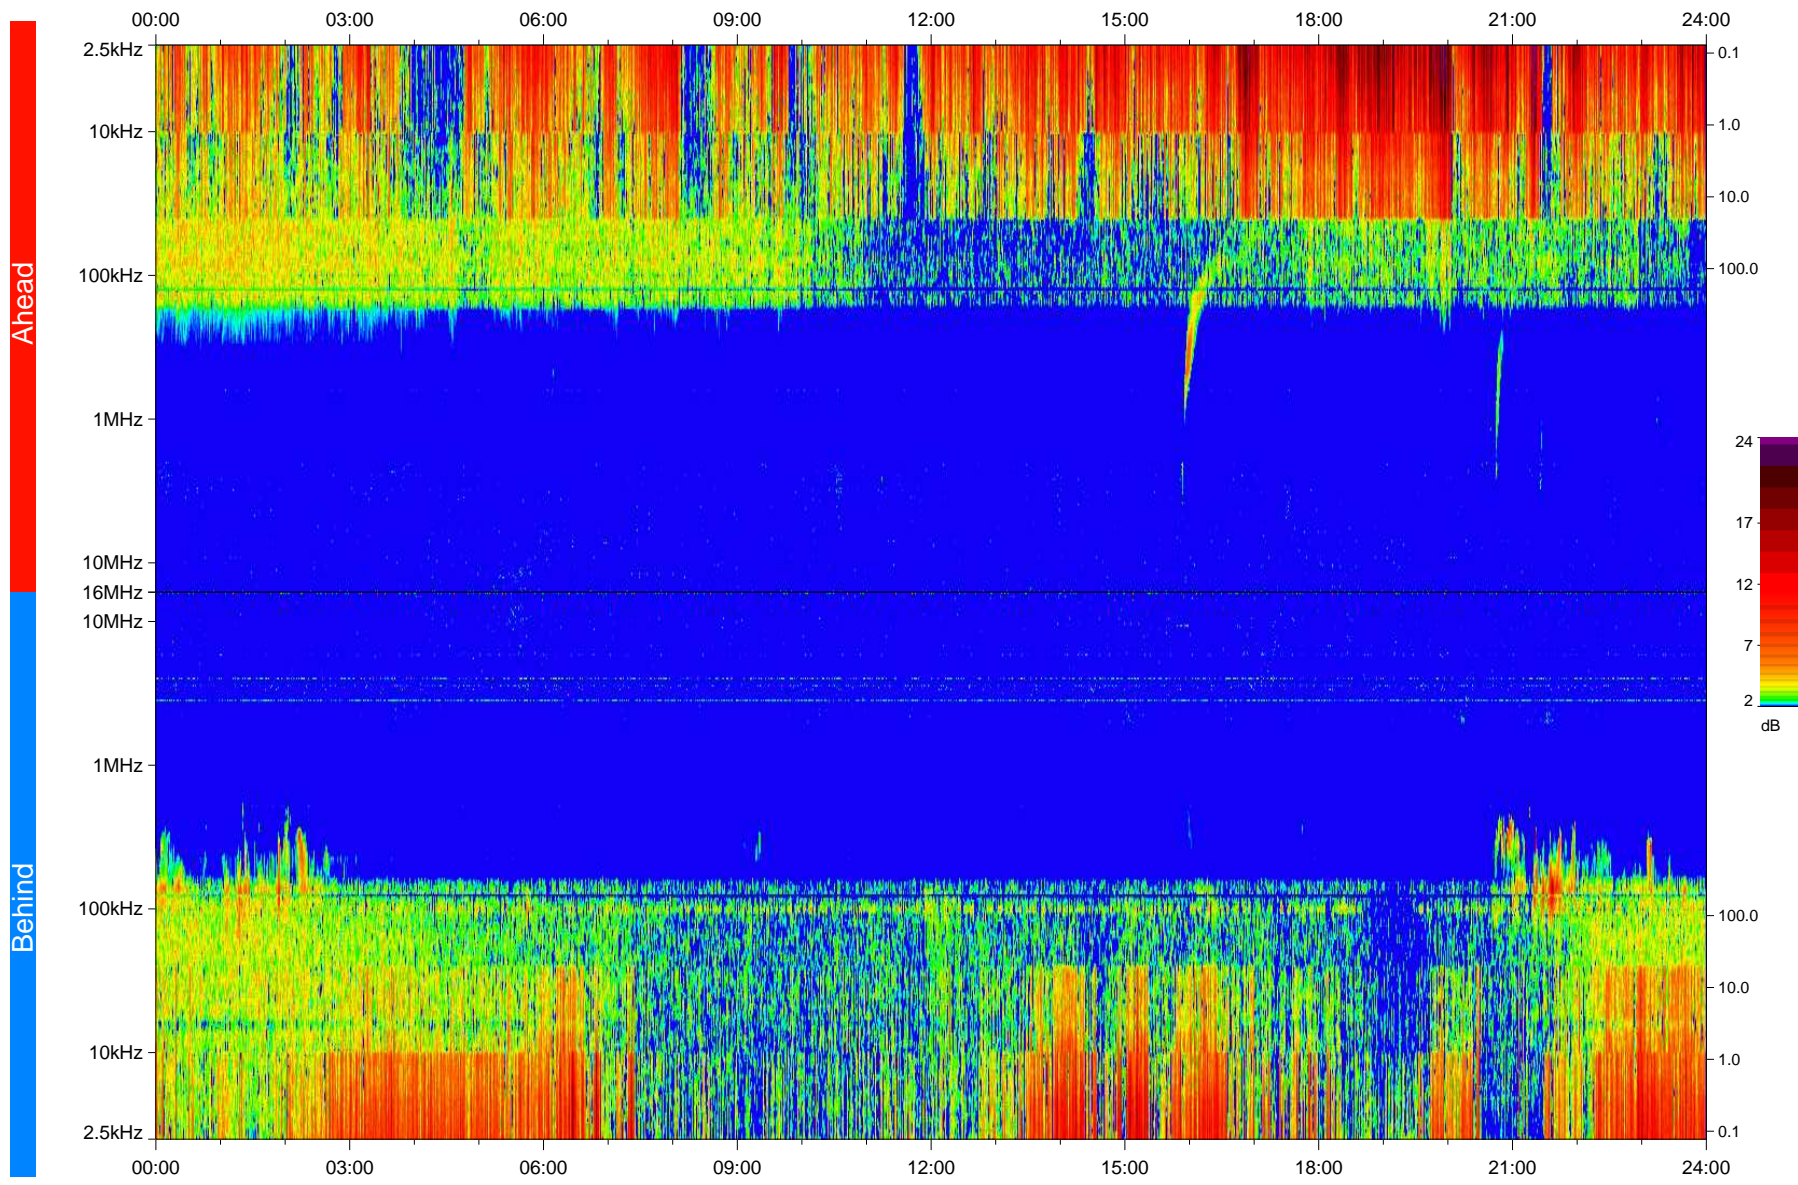

STEREO/WAVES Daily Summary - 04-Feb-2008 (DOY 035)

Ahead source file: swaves_ahead_2008_035_1_08.fin
Ahead PSE Angle: 21.8°

Behind PSE Angle: -23.6°
Behind source file: swaves_behind_2008_035_1_08.fin

Time (UTC)

file: stereo_swaves_daily-summary_color_20080204_v04
made by: space.umn.edu on macOS with IDL 8.8.2 on 2022-10-18 02:54:07, with TLib V945 / dynspec V311