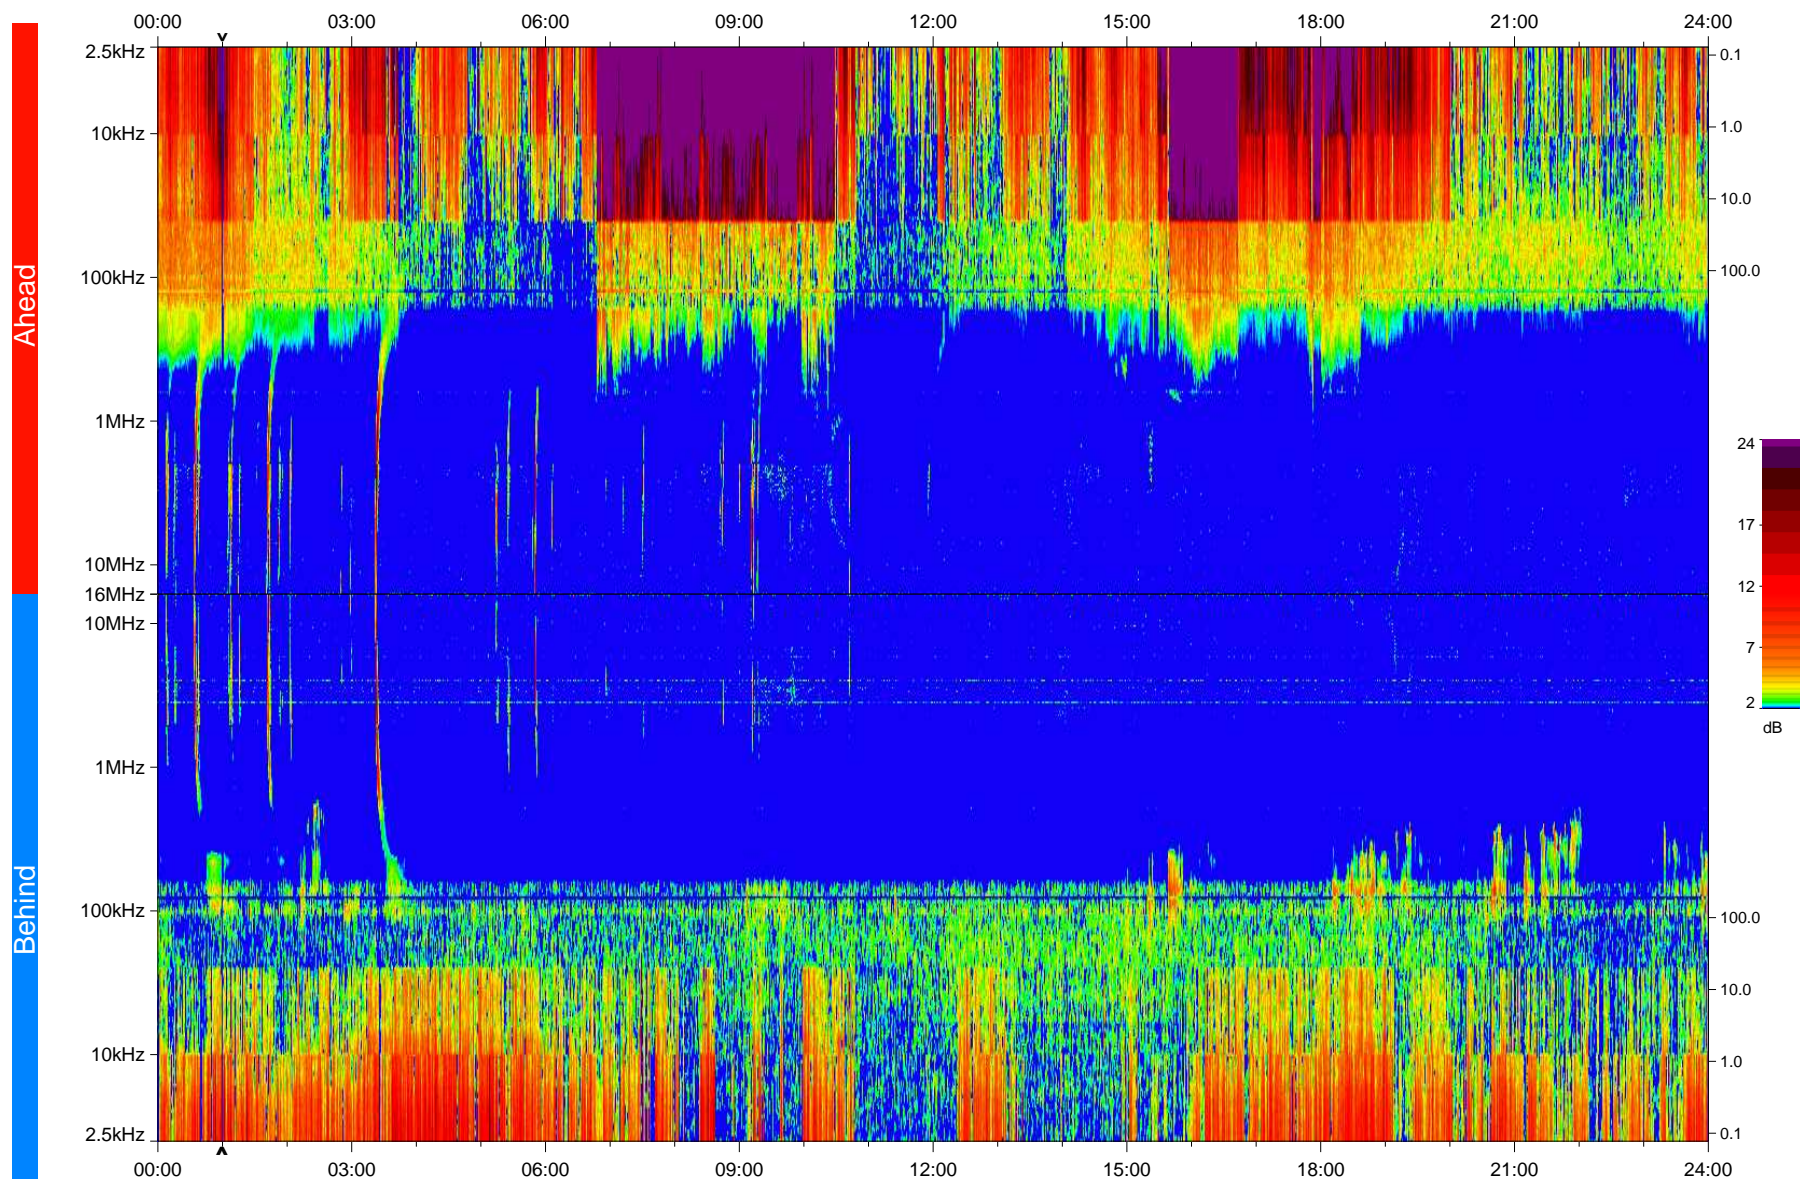

# STEREO/WAVES Daily Summary - 03-Feb-2008 (DOY 034)

Ahead source file: swaves\_ahead\_2008\_034\_1\_06.fin  
Ahead PSE Angle: 21.7°

Behind PSE Angle: -23.6°  
Behind source file: swaves\_behind\_2008\_034\_1\_06.fin

Time (UTC)

file: stereo\_swaves\_daily-summary\_color\_20080203\_v04  
made by: space.umn.edu on macOS with IDL 8.8.2 on 2022-10-18 02:51:18, with TLib V945 / dynspec V311