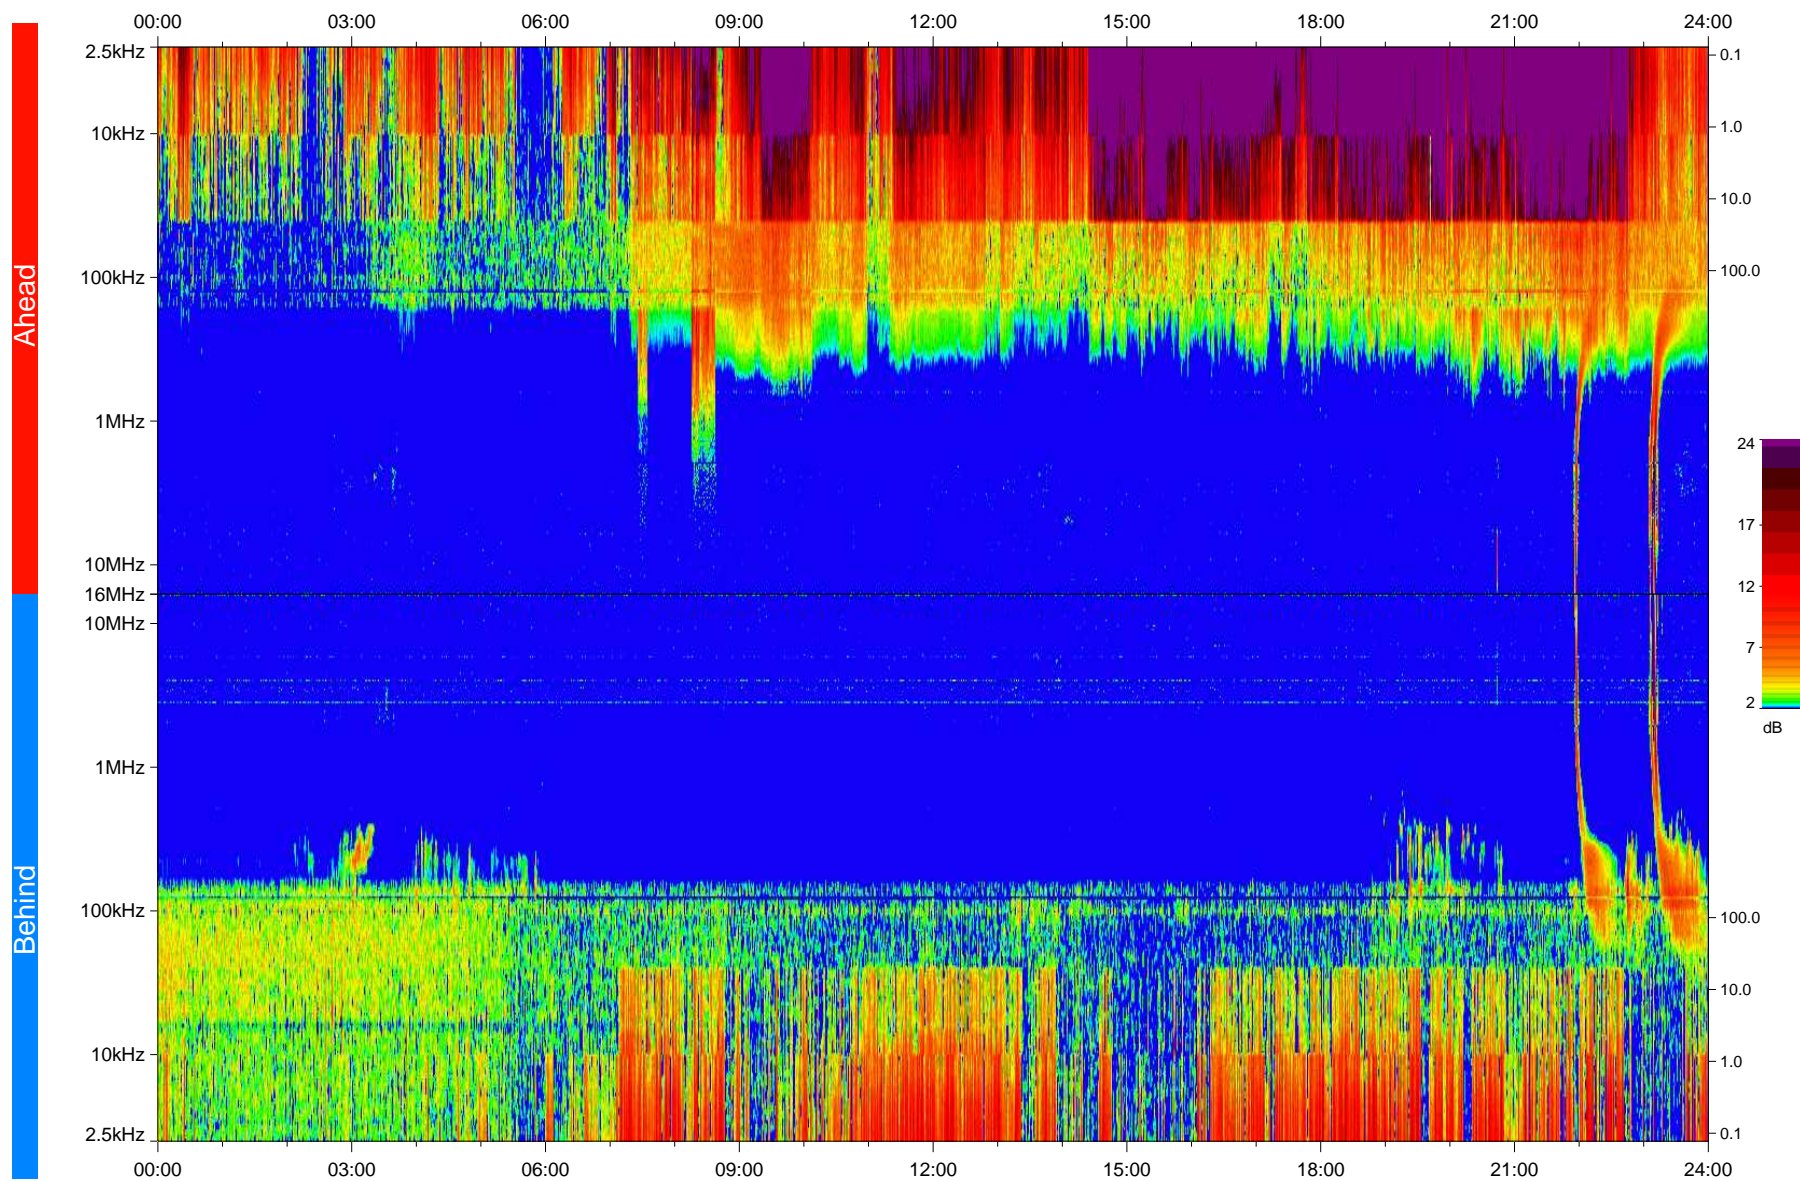

STEREO/WAVES Daily Summary - 02-Feb-2008 (DOY 033)

Ahead source file: swaves_ahead_2008_033_1_05.fin
Ahead PSE Angle: 21.7°

Behind PSE Angle: -23.6°
Behind source file: swaves_behind_2008_033_1_05.fin

Time (UTC)

file: stereo_swaves_daily-summary_color_20080202_v04
made by: space.umn.edu on macOS with IDL 8.8.2 on 2022-10-18 02:48:27, with TLib V945 / dynspec V311