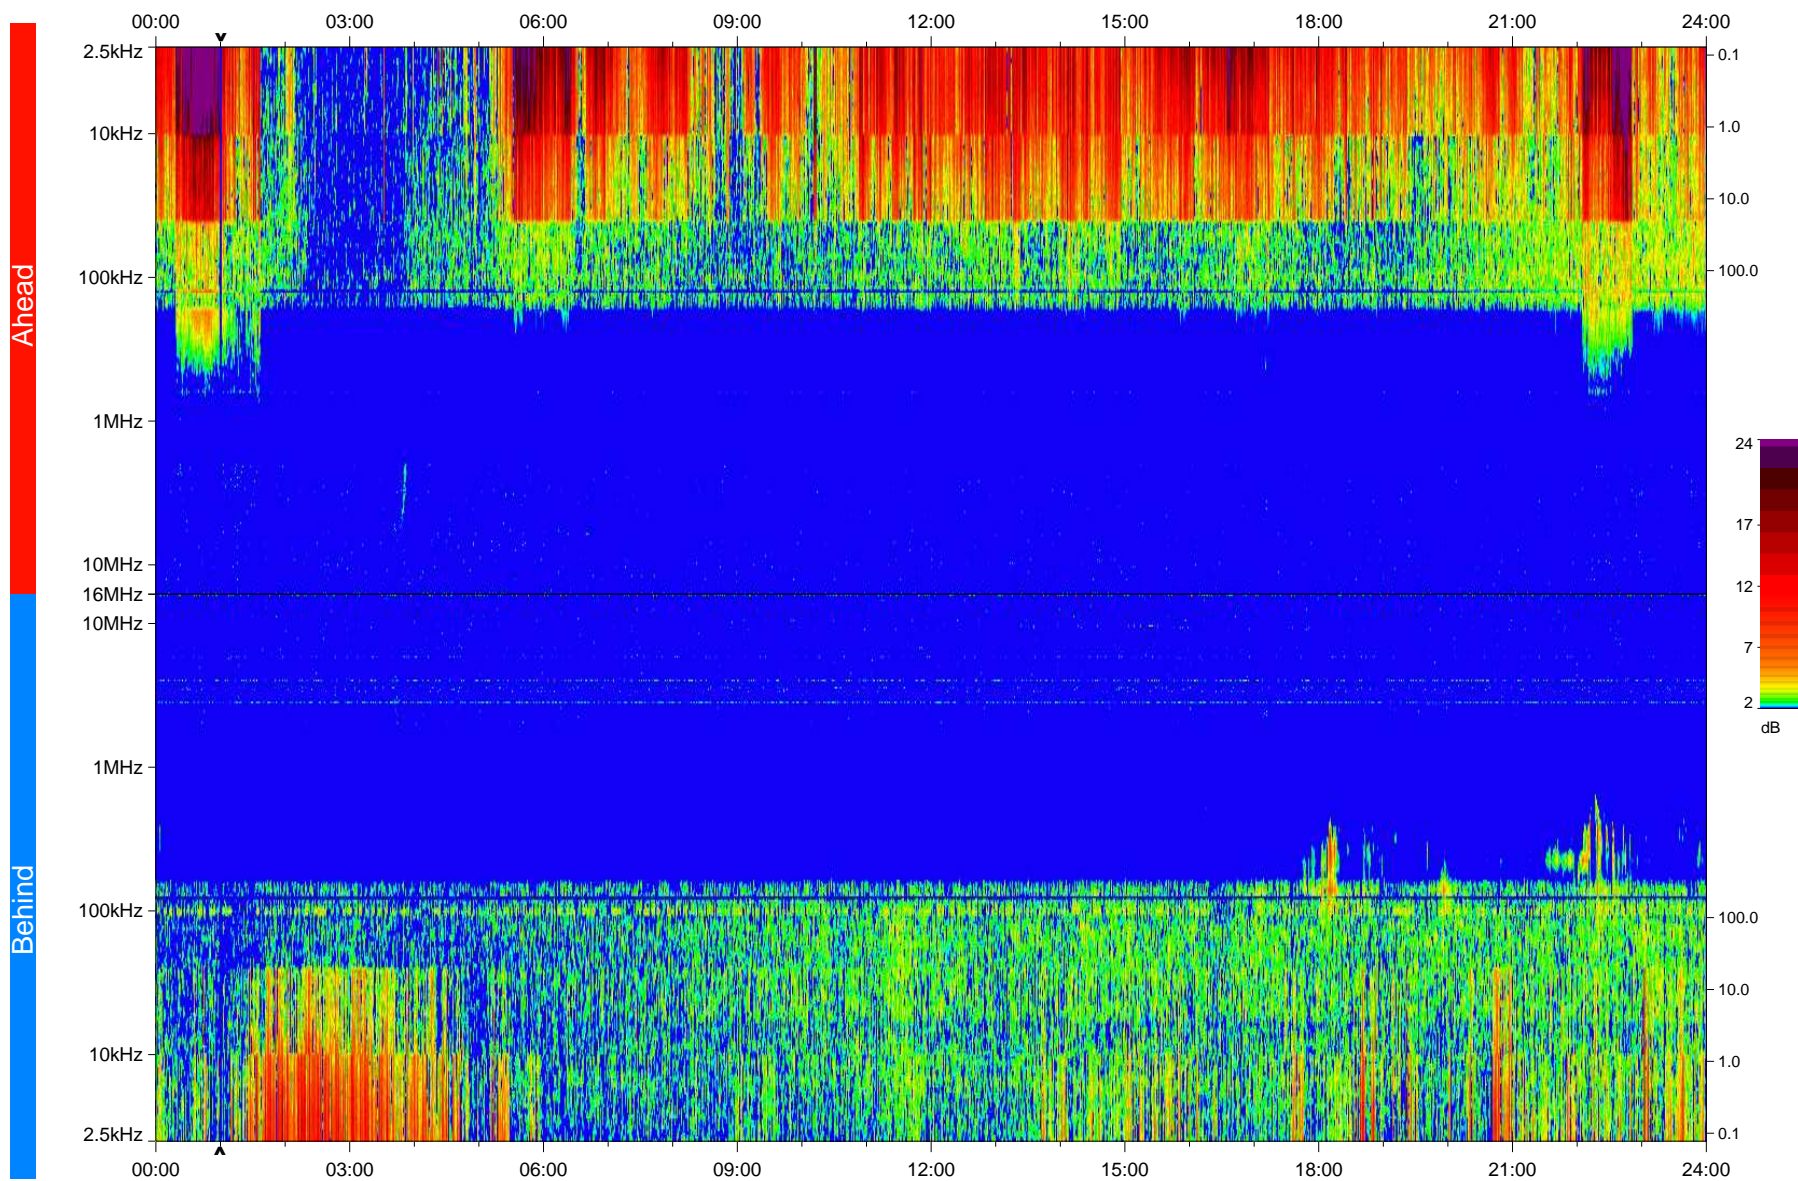

STEREO/WAVES Daily Summary - 01-Feb-2008 (DOY 032)

Ahead source file: swaves_ahead_2008_032_1_04.fin
Ahead PSE Angle: 21.6°

Behind PSE Angle: -23.6°
Behind source file: swaves_behind_2008_032_1_04.fin

Time (UTC)

file: stereo_swaves_daily-summary_color_20080201_v04
made by: space.umn.edu on macOS with IDL 8.8.2 on 2022-10-18 02:45:37, with TLib V945 / dynspec V311