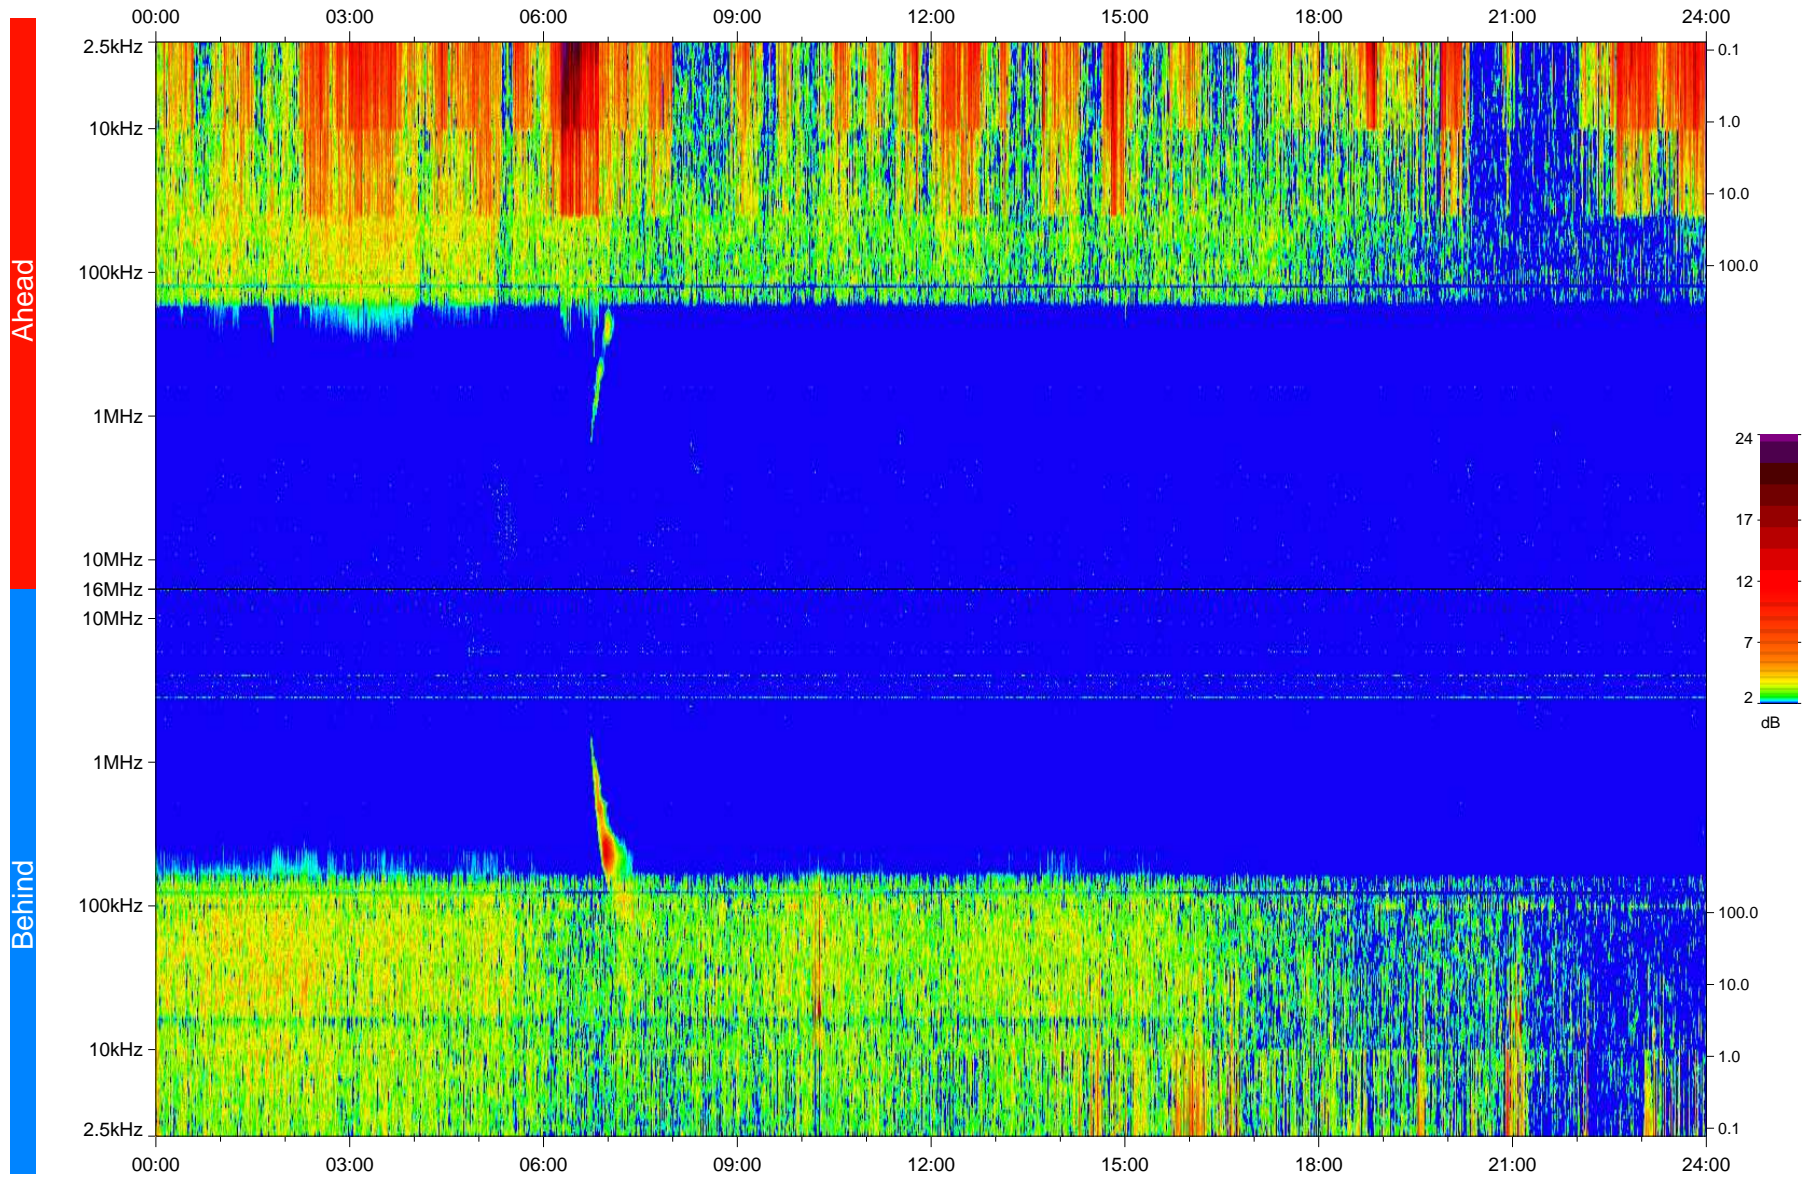

STEREO/WAVES Daily Summary - 31-Jan-2008 (DOY 031)

Ahead source file: swaves_ahead_2008_031_1_03.fin
Ahead PSE Angle: 21.6°

Behind PSE Angle: -23.6°
Behind source file: swaves_behind_2008_031_1_03.fin

Time (UTC)

file: stereo_swaves_daily-summary_color_20080131_v04
made by: space.umn.edu on macOS with IDL 8.8.2 on 2022-10-18 02:42:45, with TLib V945 / dynspec V311