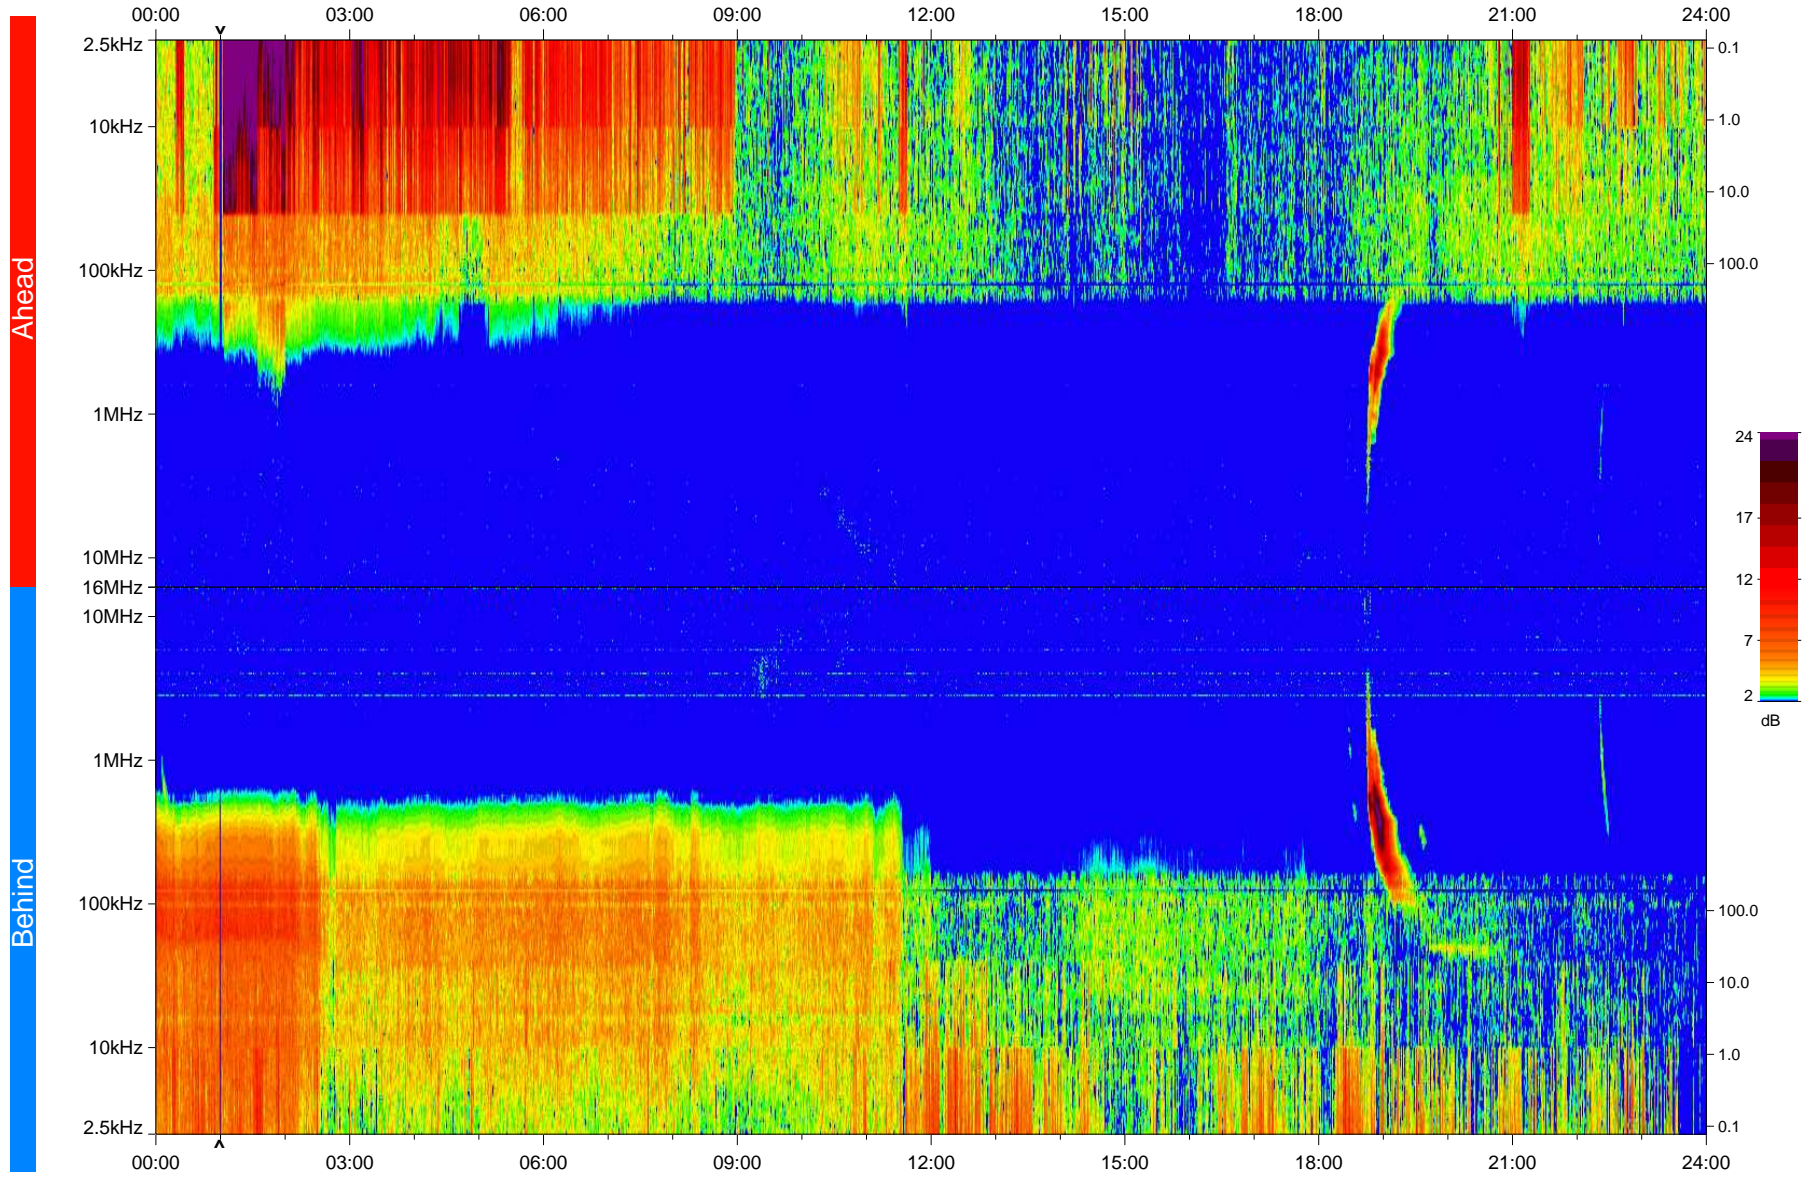

# STEREO/WAVES Daily Summary - 30-Jan-2008 (DOY 030)

Ahead source file: swaves\_ahead\_2008\_030\_1\_04.fin  
Ahead PSE Angle: 21.6°

Behind PSE Angle: -23.6°  
Behind source file: swaves\_behind\_2008\_030\_1\_04.fin

Time (UTC)

file: stereo\_swaves\_daily-summary\_color\_20080130\_v04  
made by: space.umn.edu on macOS with IDL 8.8.2 on 2022-10-18 02:39:54, with TLib V945 / dynspec V311