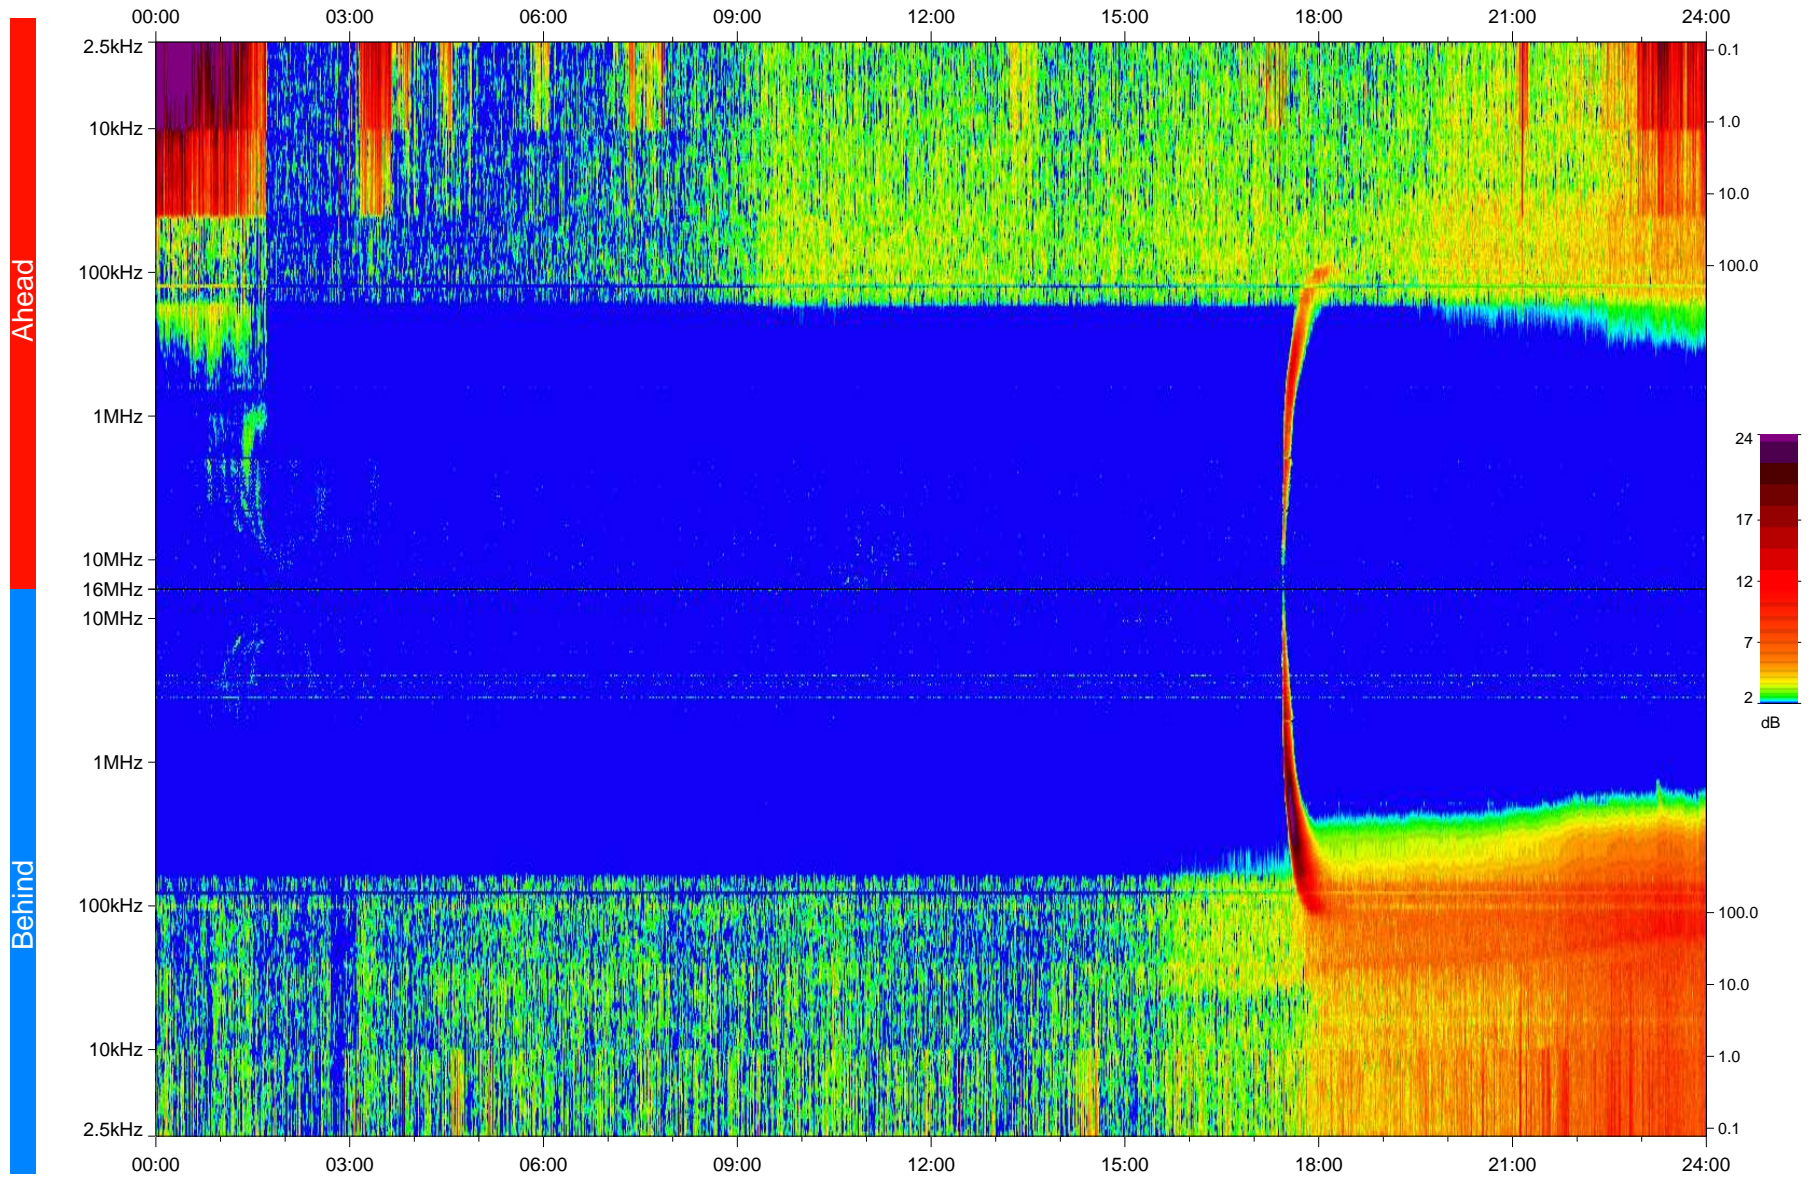

# STEREO/WAVES Daily Summary - 29-Jan-2008 (DOY 029)

Ahead source file: swaves\_ahead\_2008\_029\_1\_04.fin  
Ahead PSE Angle: 21.5°

Behind PSE Angle: -23.6°  
Behind source file: swaves\_behind\_2008\_029\_1\_04.fin

Time (UTC)

file: stereo\_swaves\_daily-summary\_color\_20080129\_v04  
made by: space.umn.edu on macOS with IDL 8.8.2 on 2022-10-18 02:37:05, with TLib V945 / dynspec V311