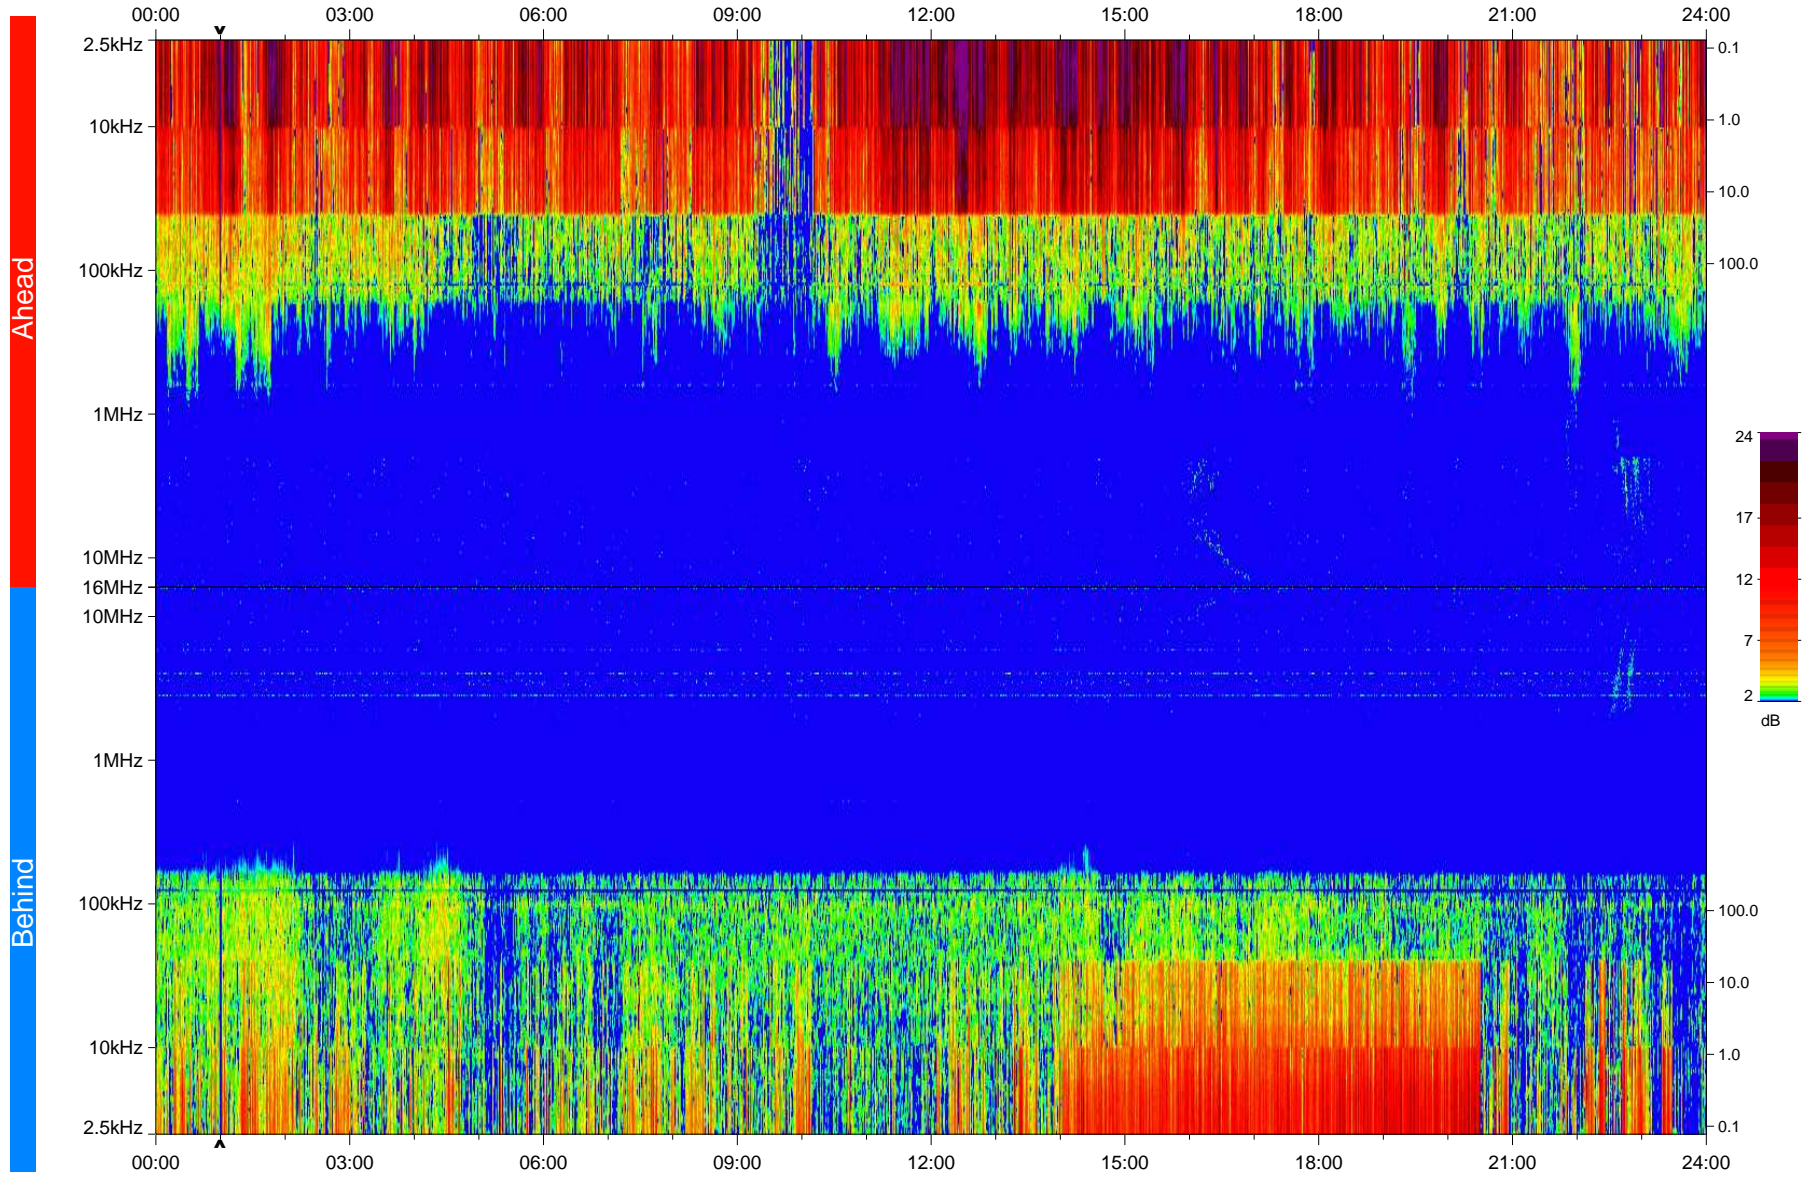

STEREO/WAVES Daily Summary - 28-Jan-2008 (DOY 028)

Ahead source file: swaves_ahead_2008_028_1_04.fin
Ahead PSE Angle: 21.6°

Behind PSE Angle: -23.5°
Behind source file: swaves_behind_2008_028_1_04.fin

Time (UTC)

file: stereo_swaves_daily-summary_color_20080128_v04
made by: space.umn.edu on macOS with IDL 8.8.2 on 2022-10-18 02:34:14, with TLib V945 / dynspec V311