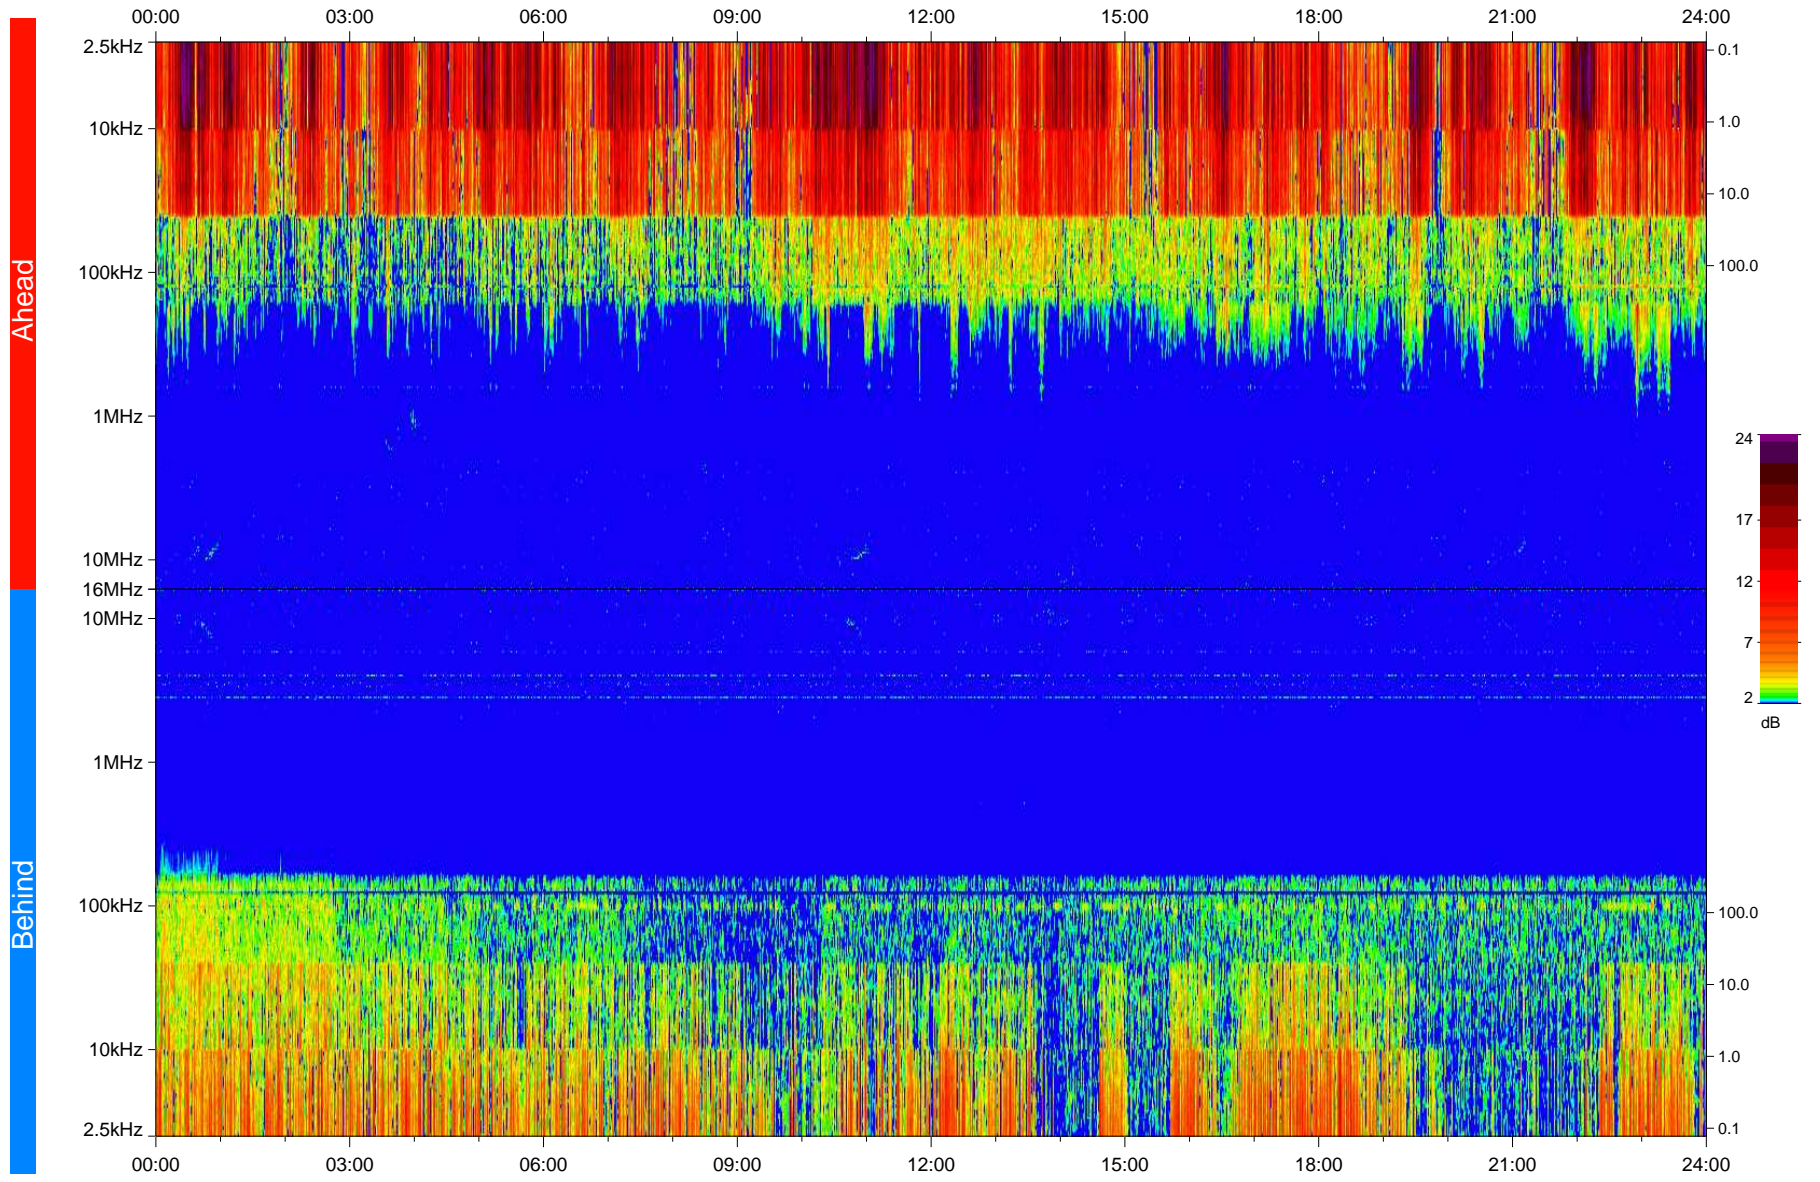

# STEREO/WAVES Daily Summary - 27-Jan-2008 (DOY 027)

Ahead source file: swaves\_ahead\_2008\_027\_1\_04.fin  
Ahead PSE Angle: 21.6°

Behind PSE Angle: -23.5°  
Behind source file: swaves\_behind\_2008\_027\_1\_04.fin

Time (UTC)

file: stereo\_swaves\_daily-summary\_color\_20080127\_v04  
made by: space.umn.edu on macOS with IDL 8.8.2 on 2022-10-18 02:31:23, with TLib V945 / dynspec V311