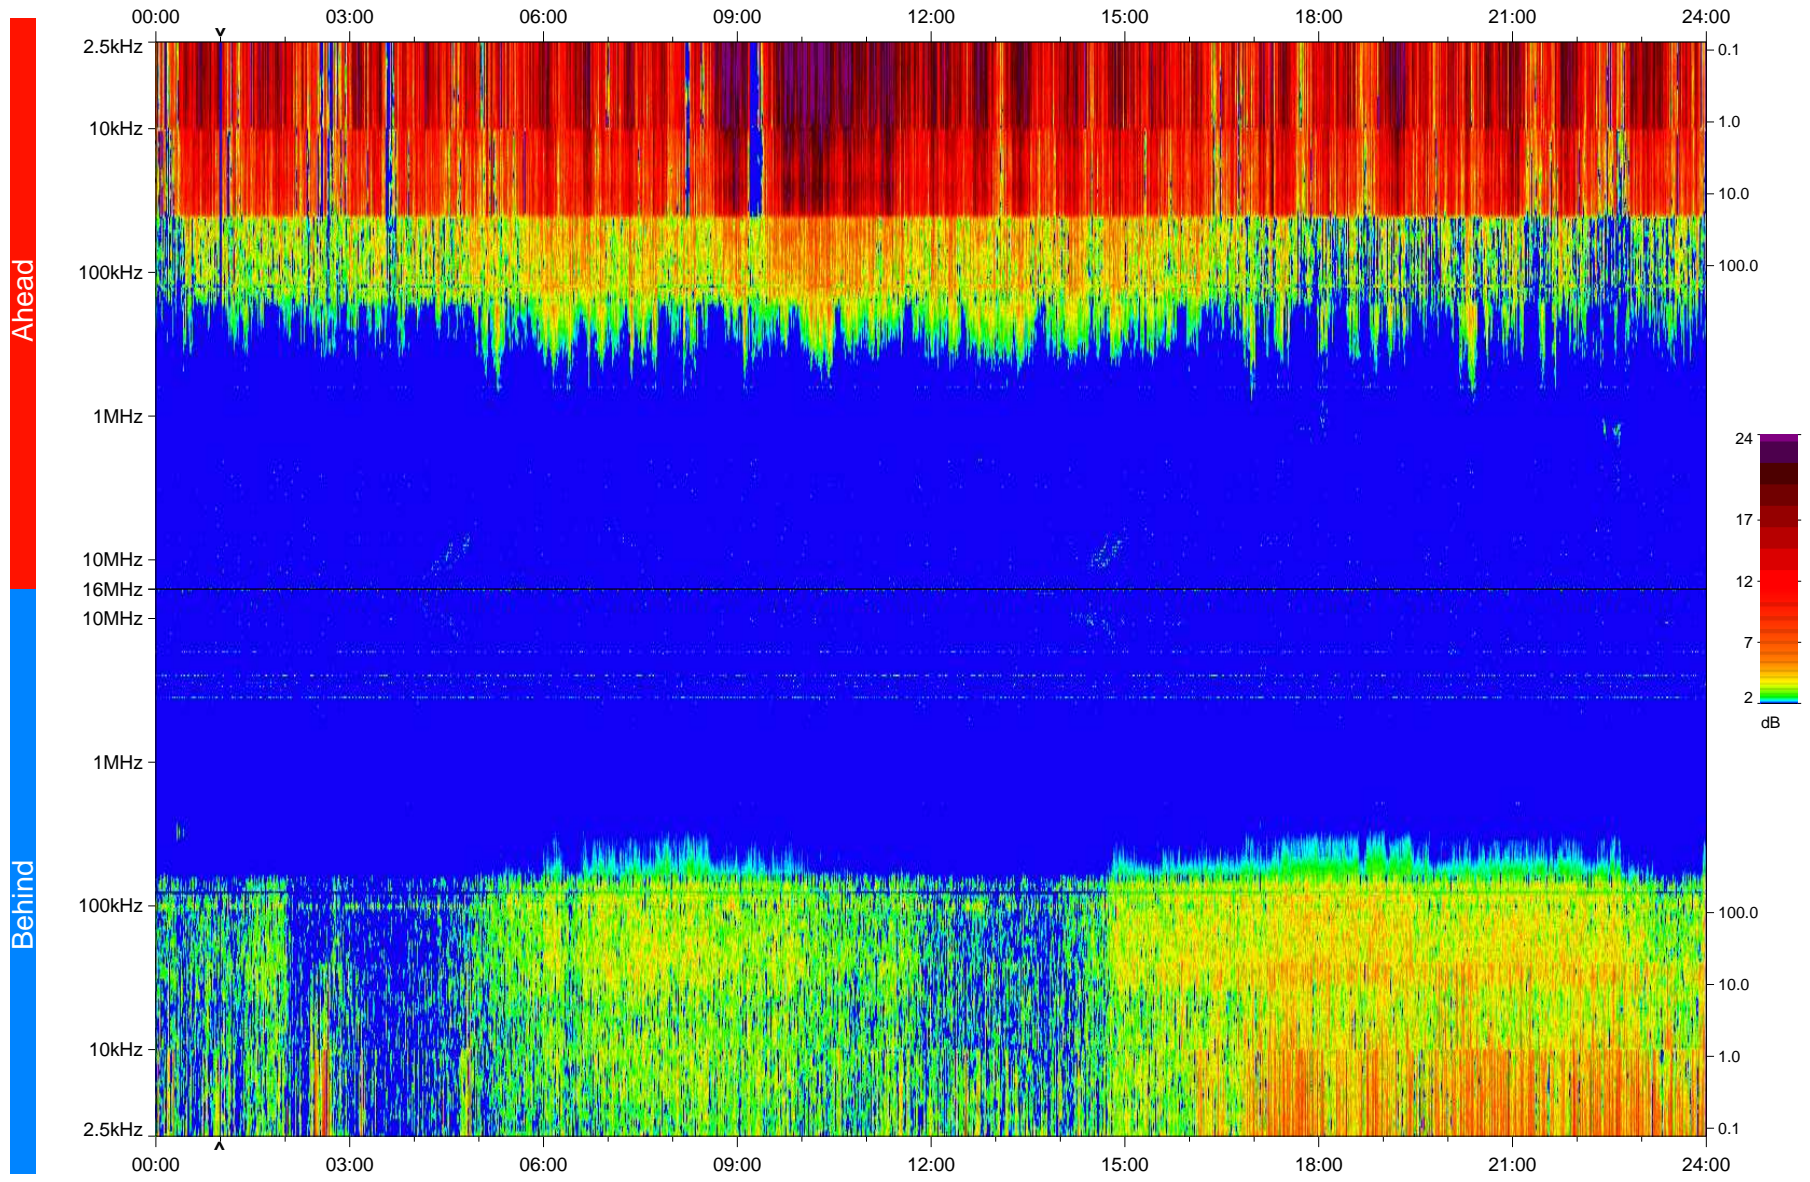

STEREO/WAVES Daily Summary - 26-Jan-2008 (DOY 026)

Ahead source file: swaves_ahead_2008_026_1_04.fin
Ahead PSE Angle: 21.5°

Behind PSE Angle: -23.5°
Behind source file: swaves_behind_2008_026_1_04.fin

Time (UTC)

file: stereo_swaves_daily-summary_color_20080126_v04
made by: space.umn.edu on macOS with IDL 8.8.2 on 2022-10-18 02:28:35, with TLib V945 / dynspec V311