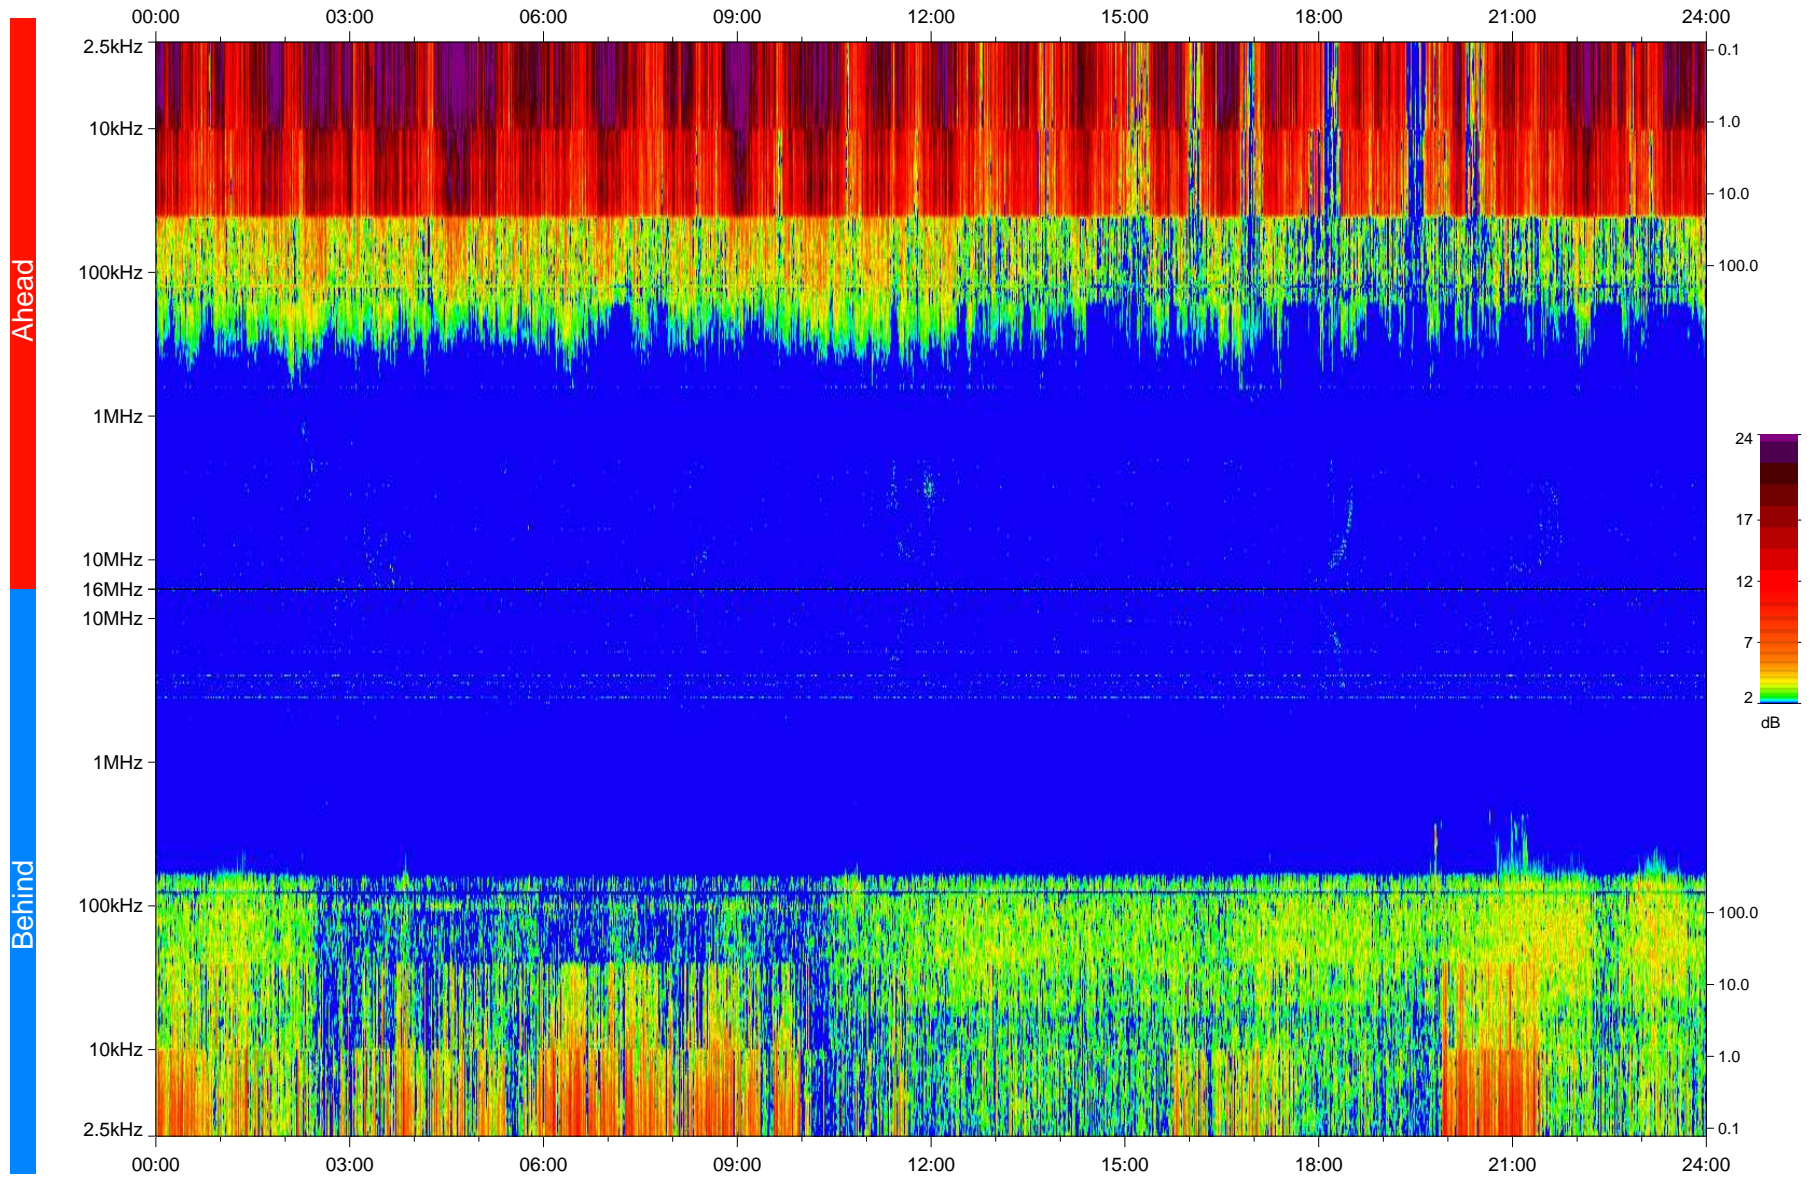

STEREO/WAVES Daily Summary - 25-Jan-2008 (DOY 025)

Ahead source file: swaves_ahead_2008_025_1_04.fin
Ahead PSE Angle: 21.5°

Behind PSE Angle: -23.5°
Behind source file: swaves_behind_2008_025_1_04.fin

Time (UTC)

file: stereo_swaves_daily-summary_color_20080125_v04
made by: space.umn.edu on macOS with IDL 8.8.2 on 2022-10-18 02:25:44, with TLib V945 / dynspec V311