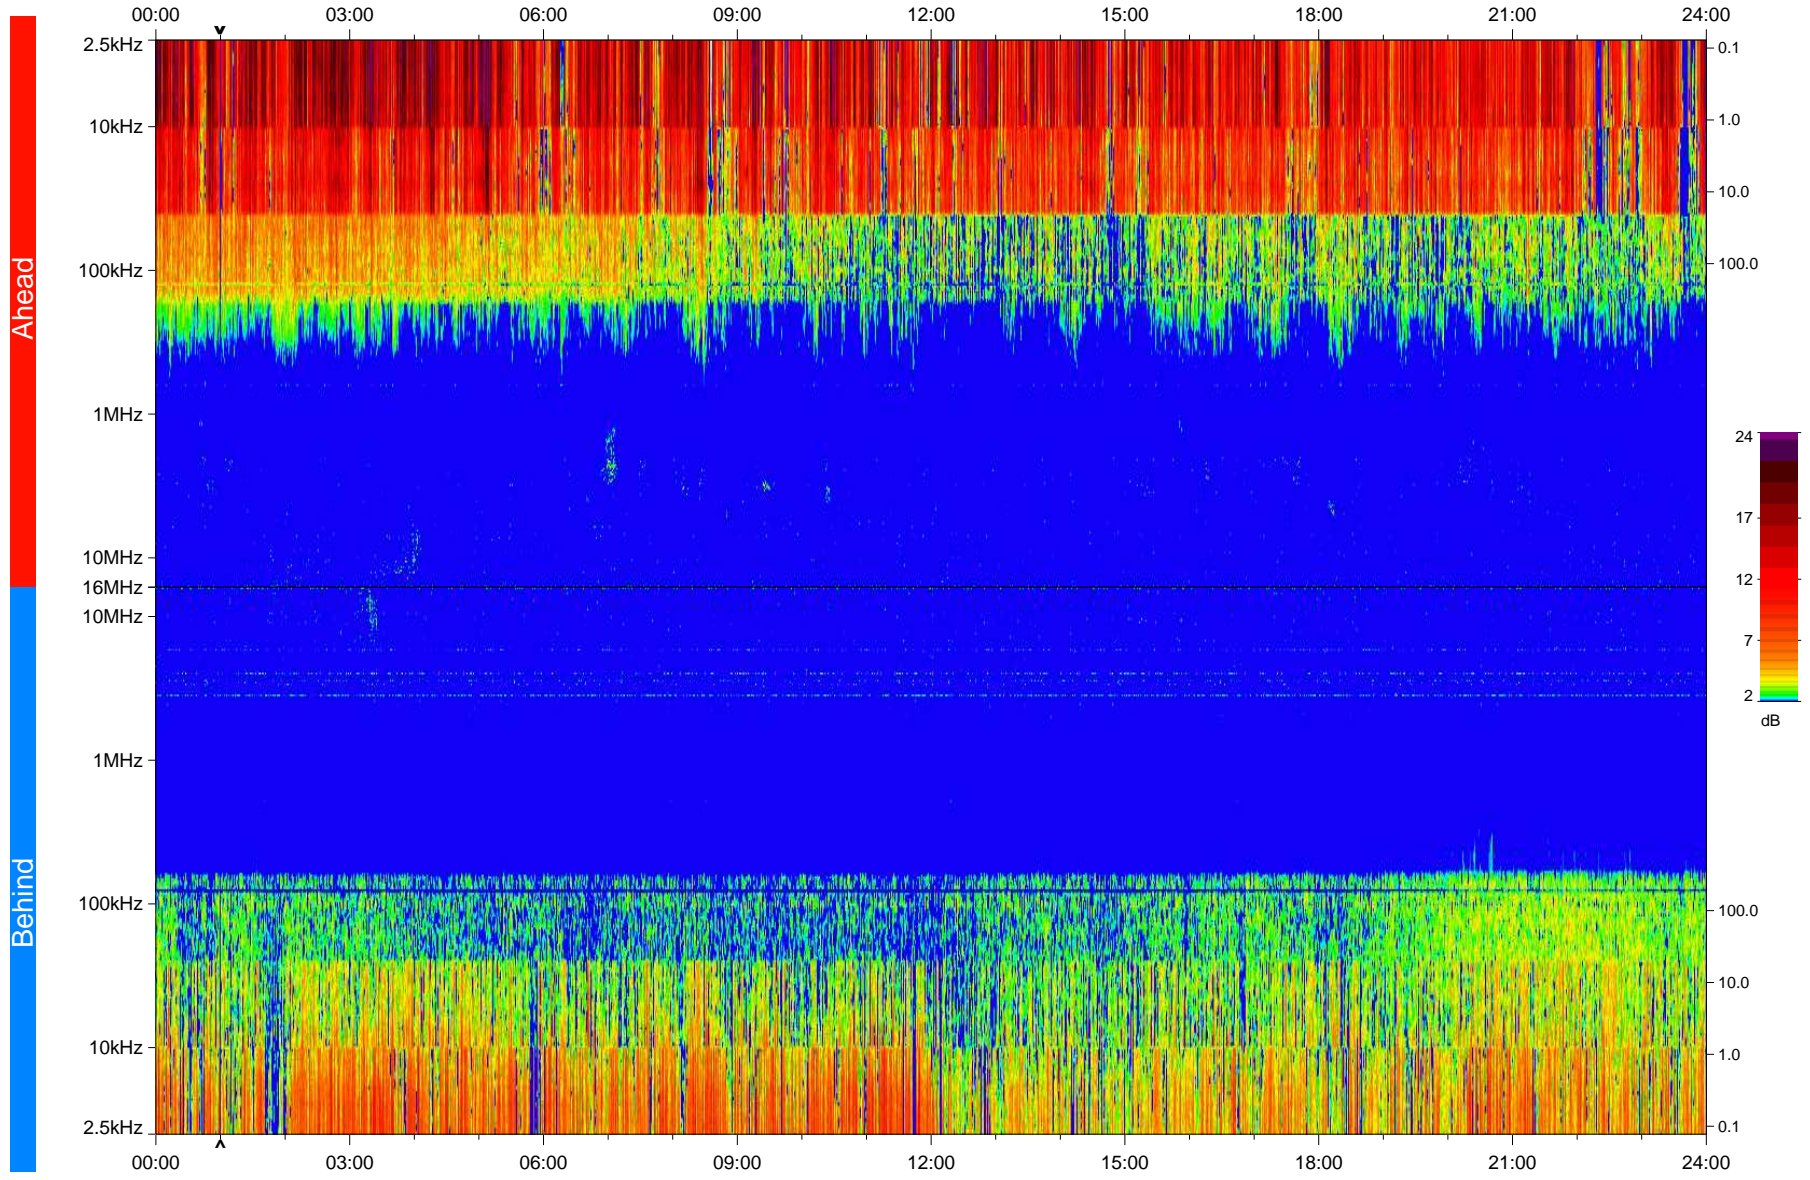

# STEREO/WAVES Daily Summary - 24-Jan-2008 (DOY 024)

Ahead source file: swaves\_ahead\_2008\_024\_1\_04.fin  
Ahead PSE Angle: 21.5°

Behind PSE Angle: -23.5°  
Behind source file: swaves\_behind\_2008\_024\_1\_04.fin

Time (UTC)

file: stereo\_swaves\_daily-summary\_color\_20080124\_v04  
made by: space.umn.edu on macOS with IDL 8.8.2 on 2022-10-18 02:22:56, with TLib V945 / dynspec V311