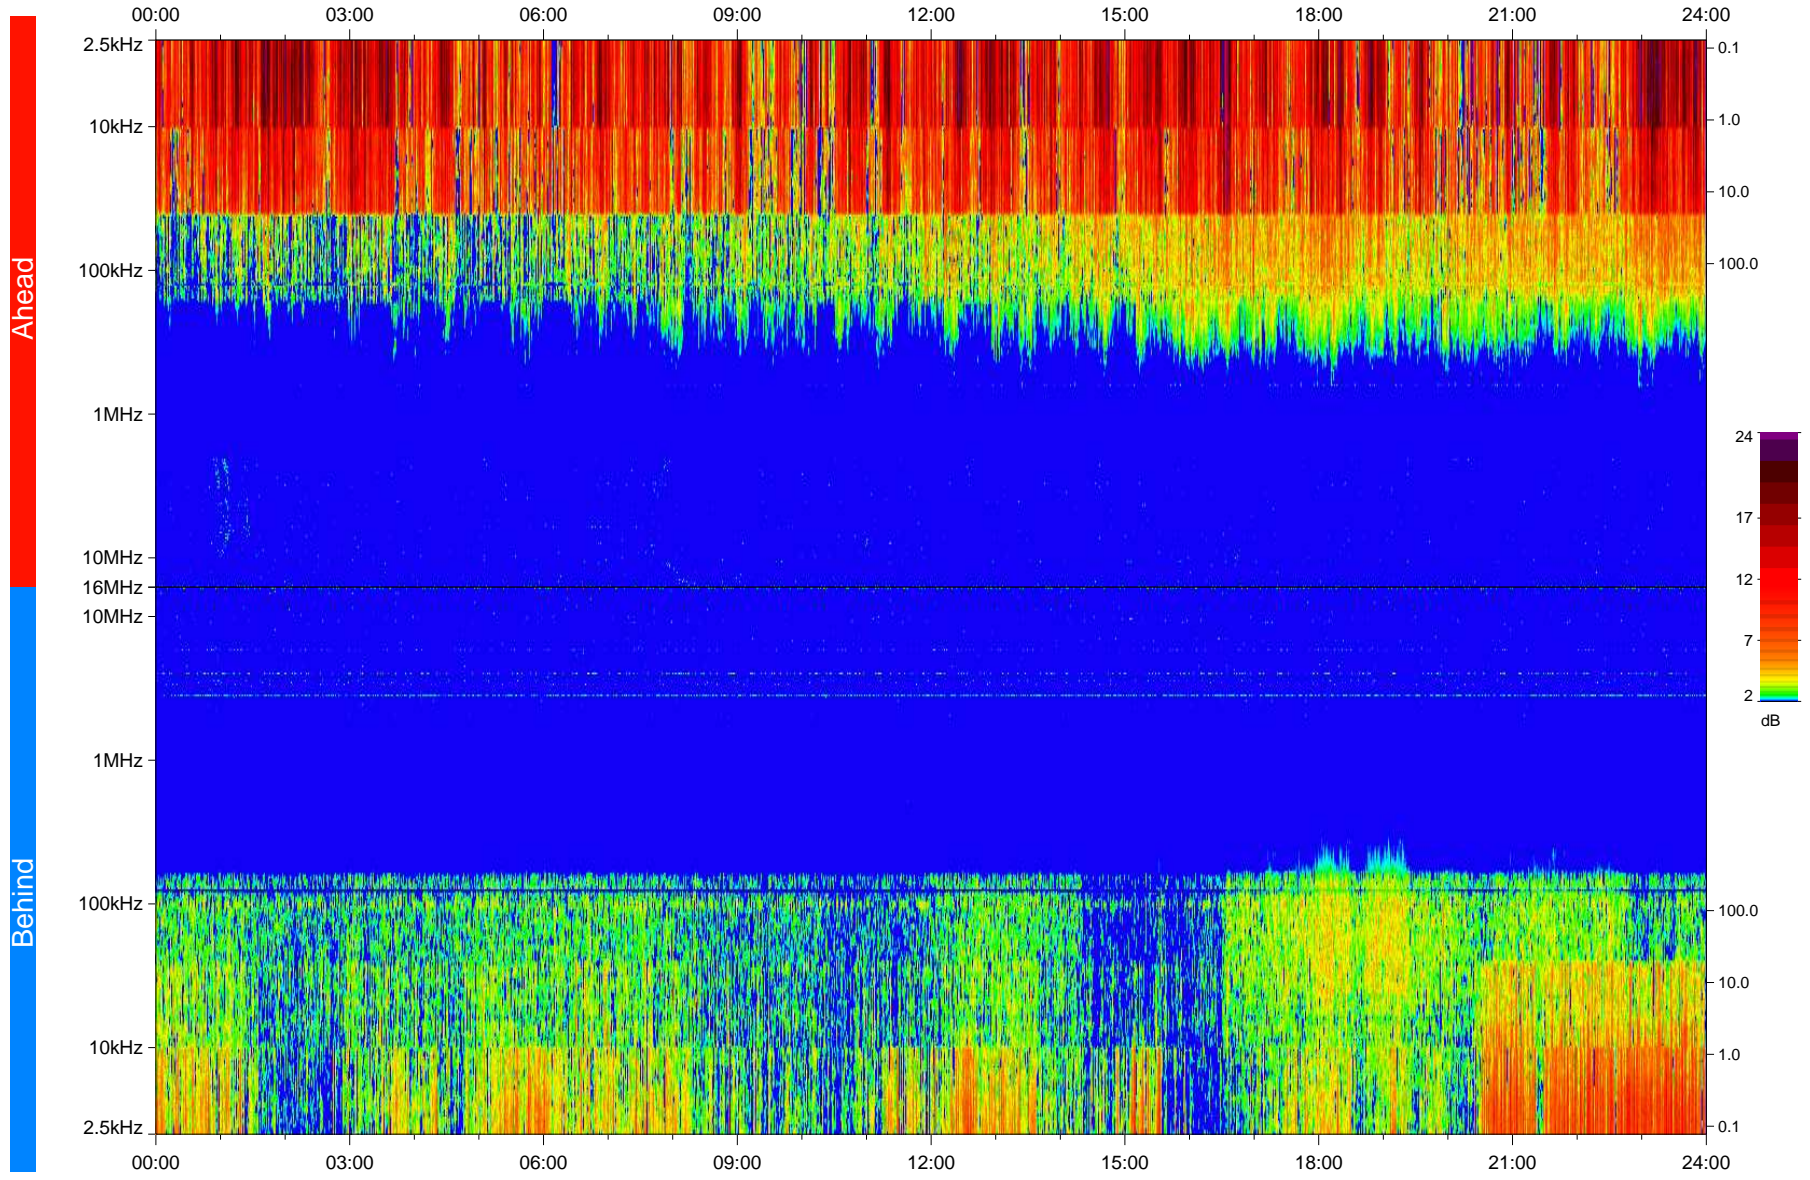

STEREO/WAVES Daily Summary - 23-Jan-2008 (DOY 023)

Ahead source file: swaves_ahead_2008_023_1_04.fin
Ahead PSE Angle: 21.4°

Behind PSE Angle: -23.5°
Behind source file: swaves_behind_2008_023_1_04.fin

Time (UTC)

file: stereo_swaves_daily-summary_color_20080123_v04
made by: space.umn.edu on macOS with IDL 8.8.2 on 2022-10-18 02:20:05, with TLib V945 / dynspec V311