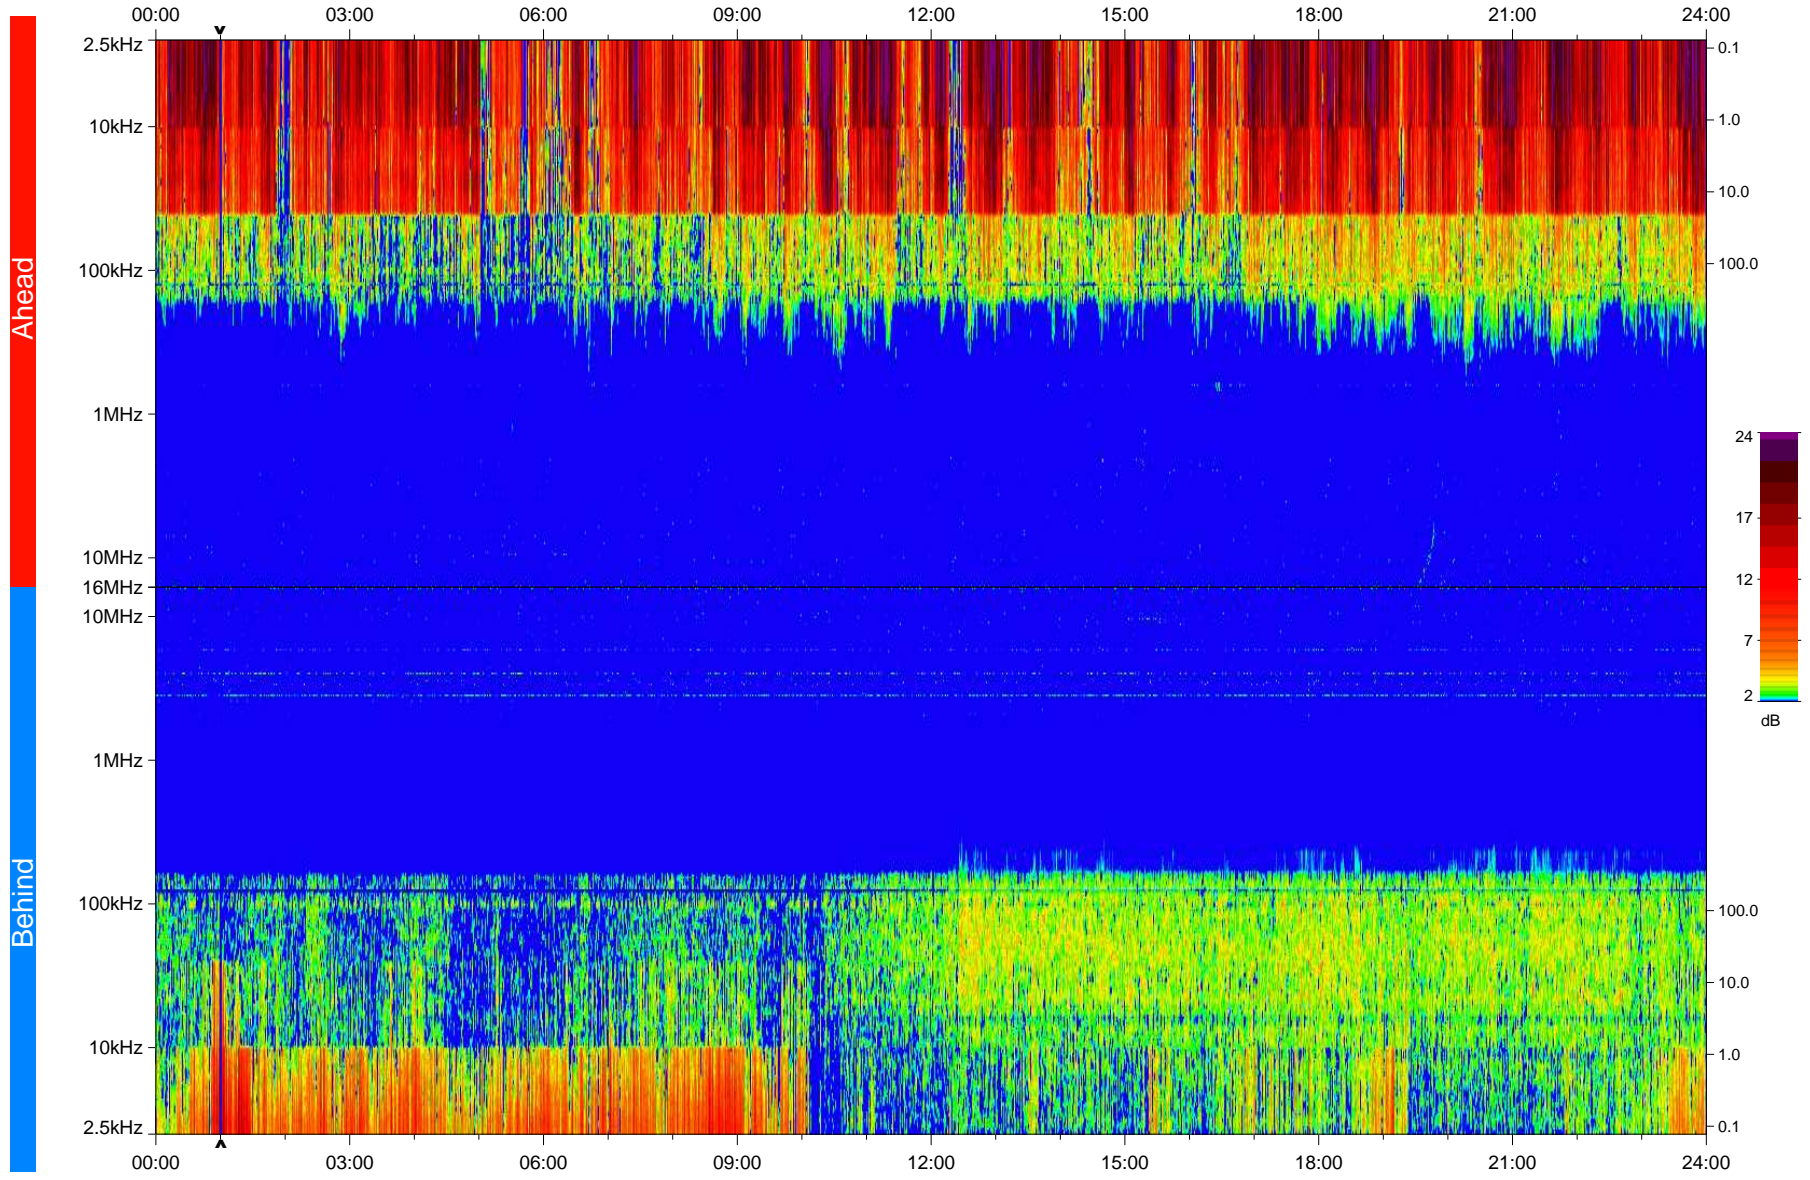

STEREO/WAVES Daily Summary - 22-Jan-2008 (DOY 022)

Ahead source file: swaves_ahead_2008_022_1_04.fin
Ahead PSE Angle: 21.5°

Behind PSE Angle: -23.4°
Behind source file: swaves_behind_2008_022_1_04.fin

Time (UTC)

file: stereo_swaves_daily-summary_color_20080122_v04
made by: space.umn.edu on macOS with IDL 8.8.2 on 2022-10-18 02:17:13, with TMLib V945 / dynspec V311