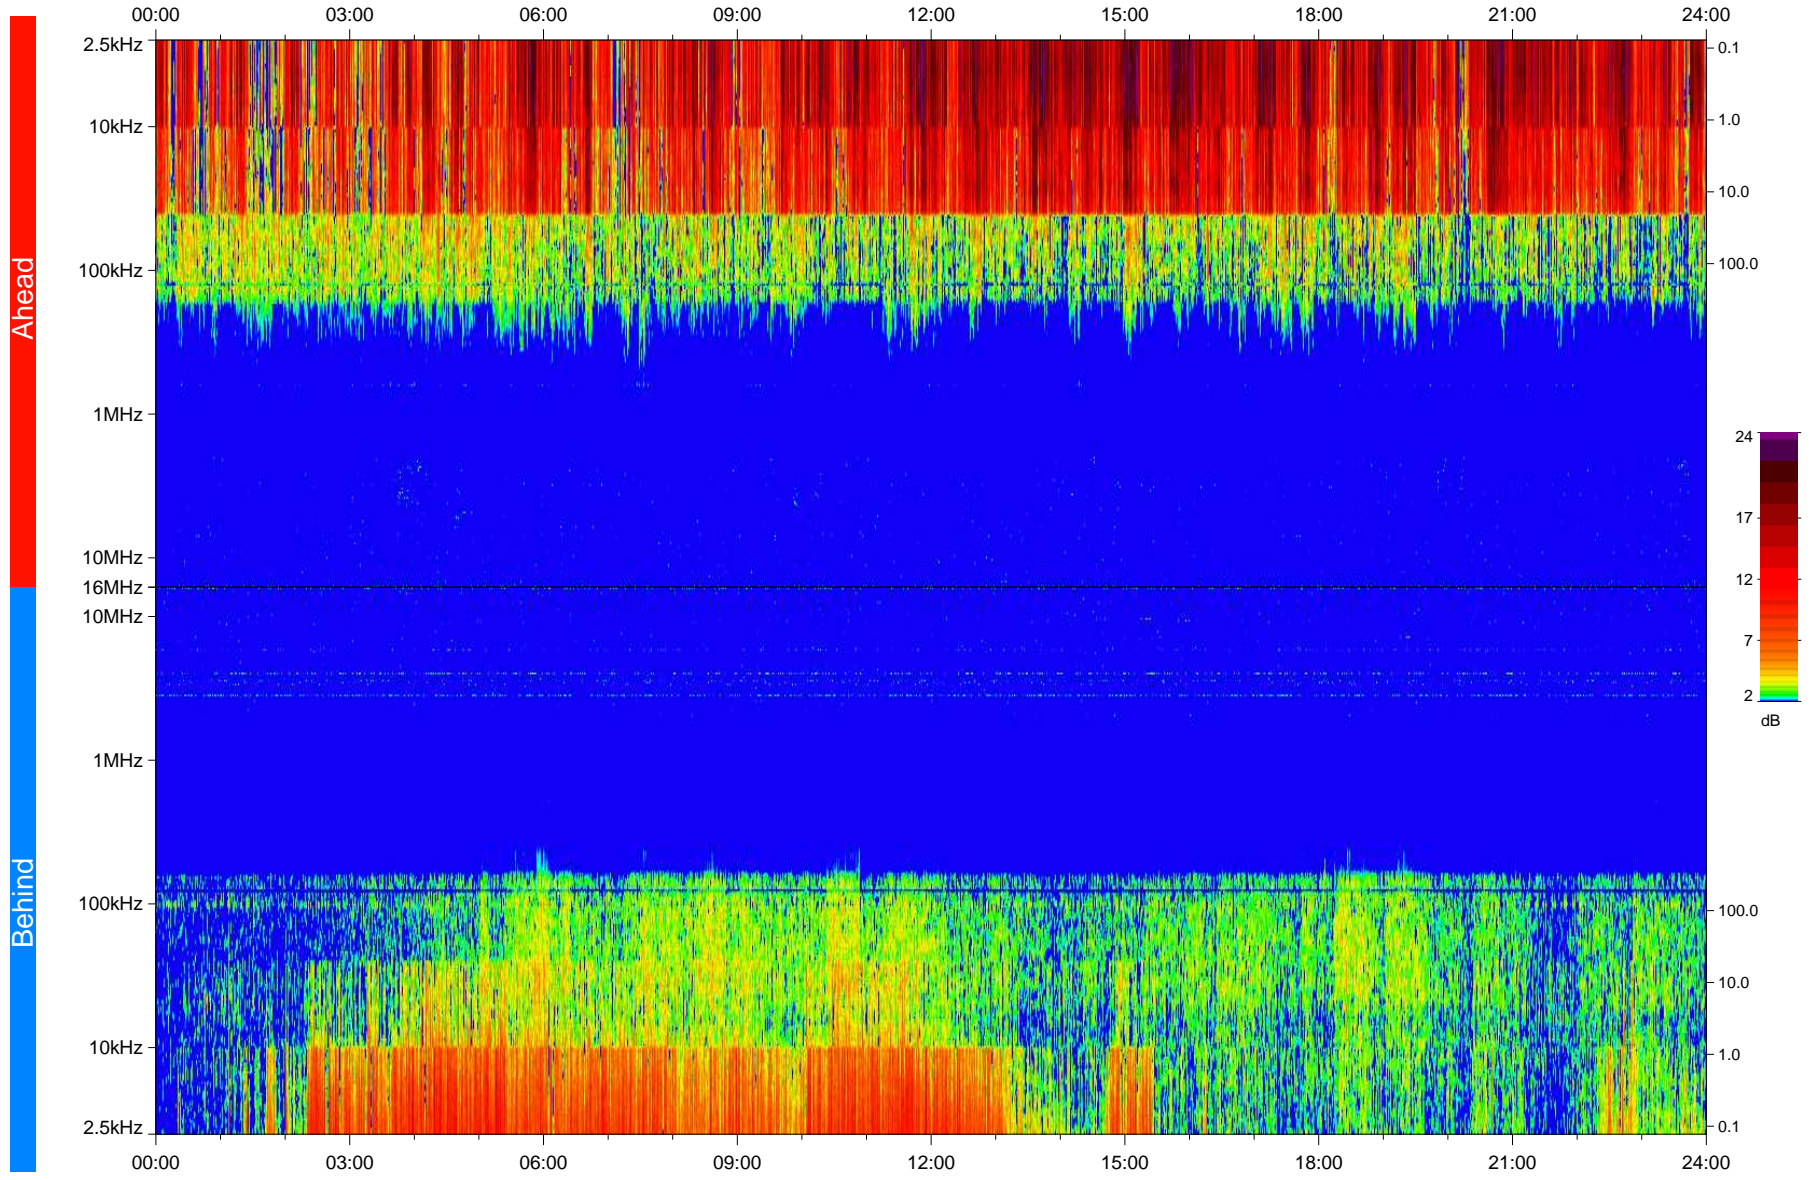

STEREO/WAVES Daily Summary - 21-Jan-2008 (DOY 021)

Ahead source file: swaves_ahead_2008_021_1_04.fin
Ahead PSE Angle: 21.5°

Behind PSE Angle: -23.4°
Behind source file: swaves_behind_2008_021_1_04.fin

Time (UTC)

file: stereo_swaves_daily-summary_color_20080121_v04
made by: space.umn.edu on macOS with IDL 8.8.2 on 2022-10-18 02:14:21, with TLib V945 / dynspec V311