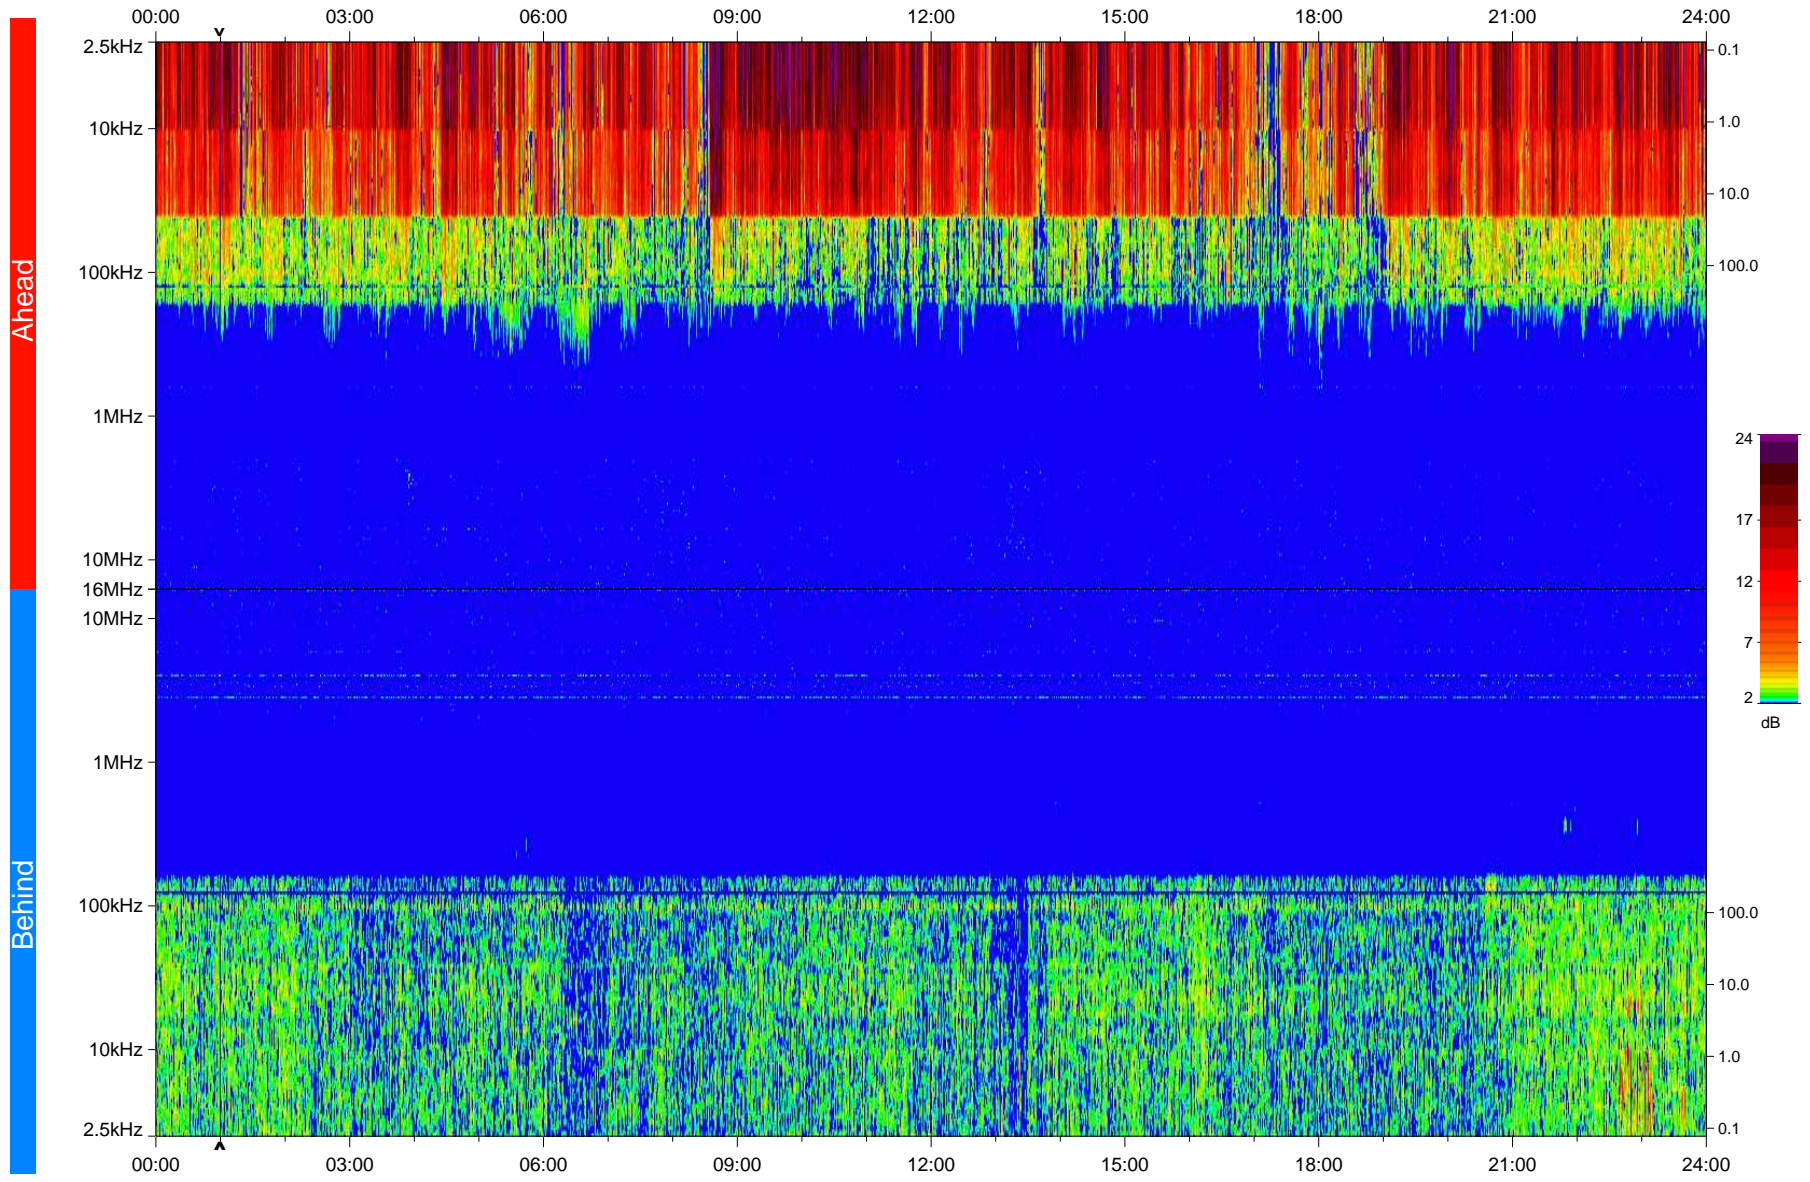

STEREO/WAVES Daily Summary - 20-Jan-2008 (DOY 020)

Ahead source file: swaves_ahead_2008_020_1_04.fin
Ahead PSE Angle: 21.4°

Behind PSE Angle: -23.4°
Behind source file: swaves_behind_2008_020_1_04.fin

Time (UTC)

file: stereo_swaves_daily-summary_color_20080120_v04
made by: space.umn.edu on macOS with IDL 8.8.2 on 2022-10-18 02:11:32, with TLib V945 / dynspec V311