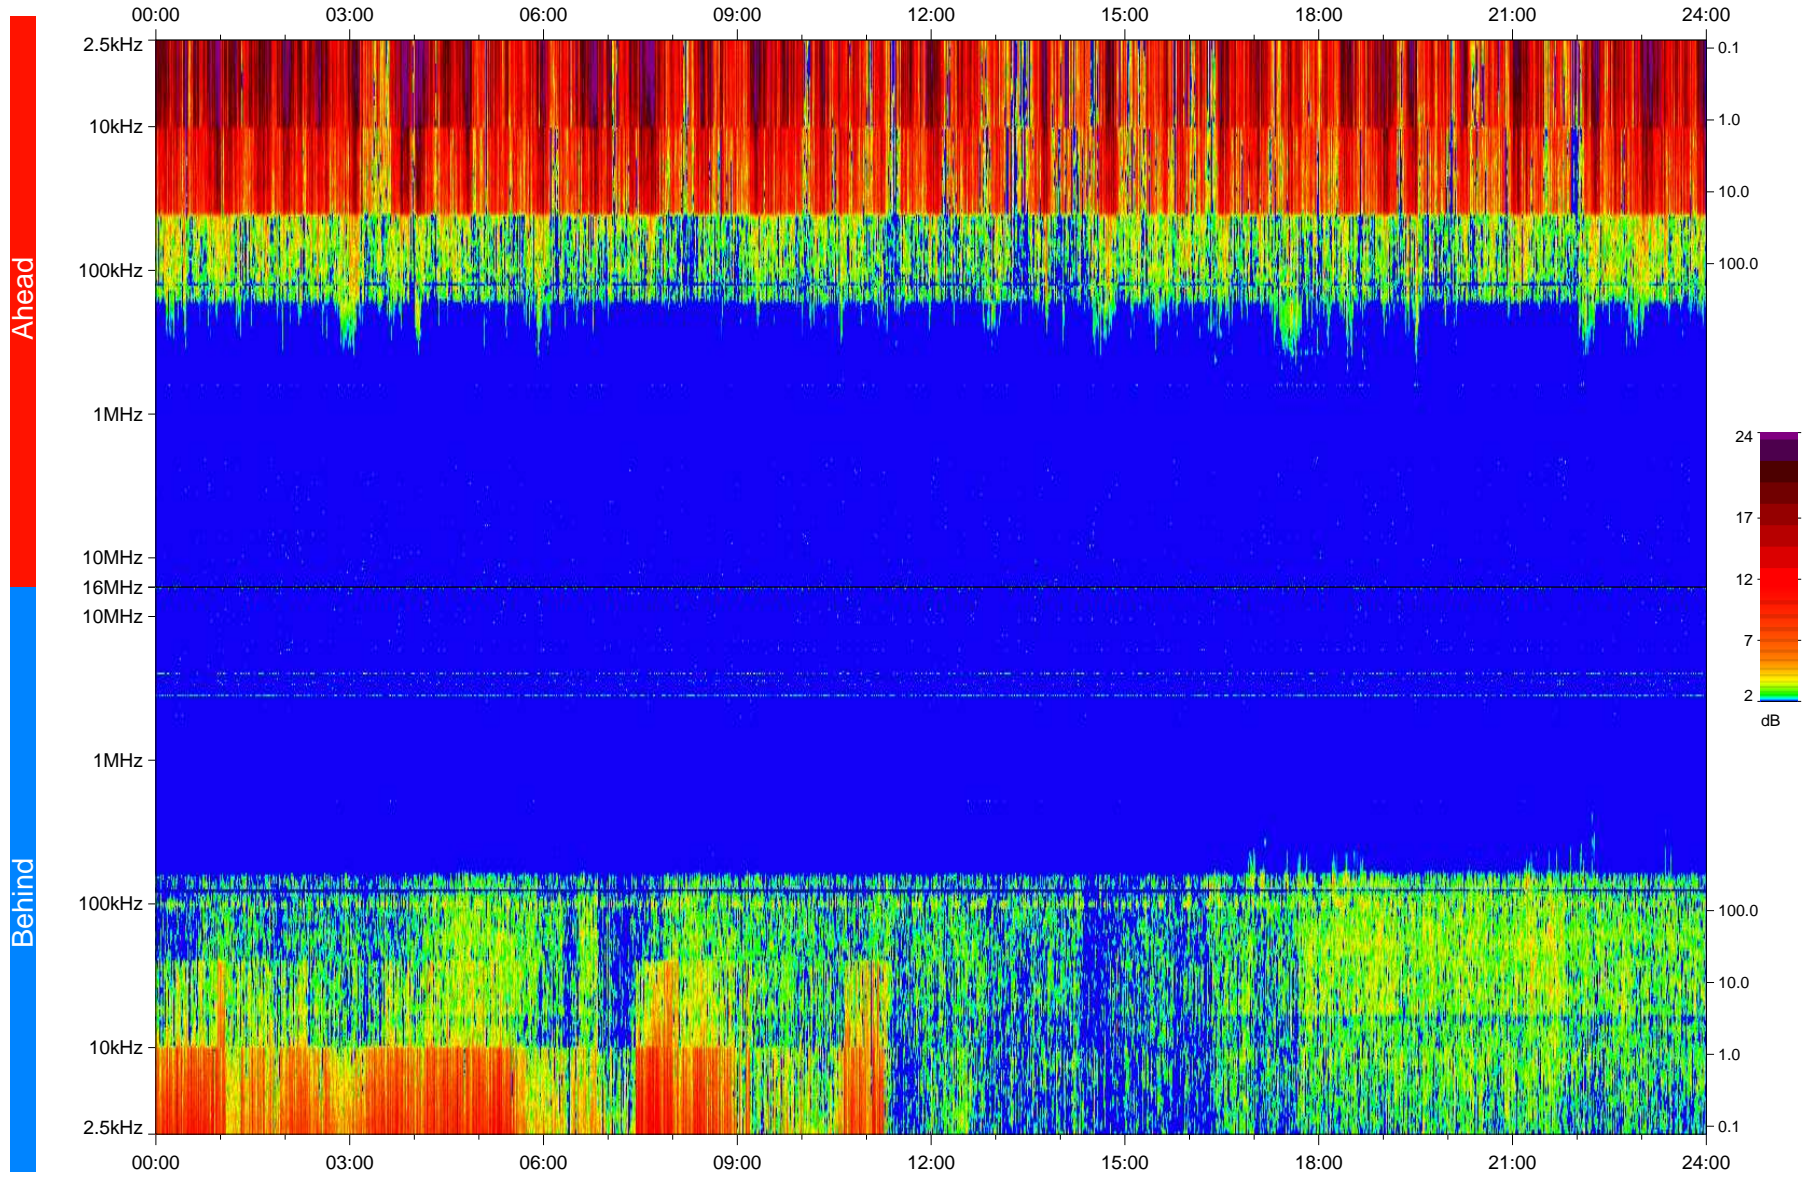

STEREO/WAVES Daily Summary - 19-Jan-2008 (DOY 019)

Ahead source file: swaves_ahead_2008_019_1_04.fin
Ahead PSE Angle: 21.4°

Behind PSE Angle: -23.4°
Behind source file: swaves_behind_2008_019_1_04.fin

Time (UTC)

file: stereo_swaves_daily-summary_color_20080119_v04
made by: space.umn.edu on macOS with IDL 8.8.2 on 2022-10-18 02:08:39, with TLib V945 / dynspec V311