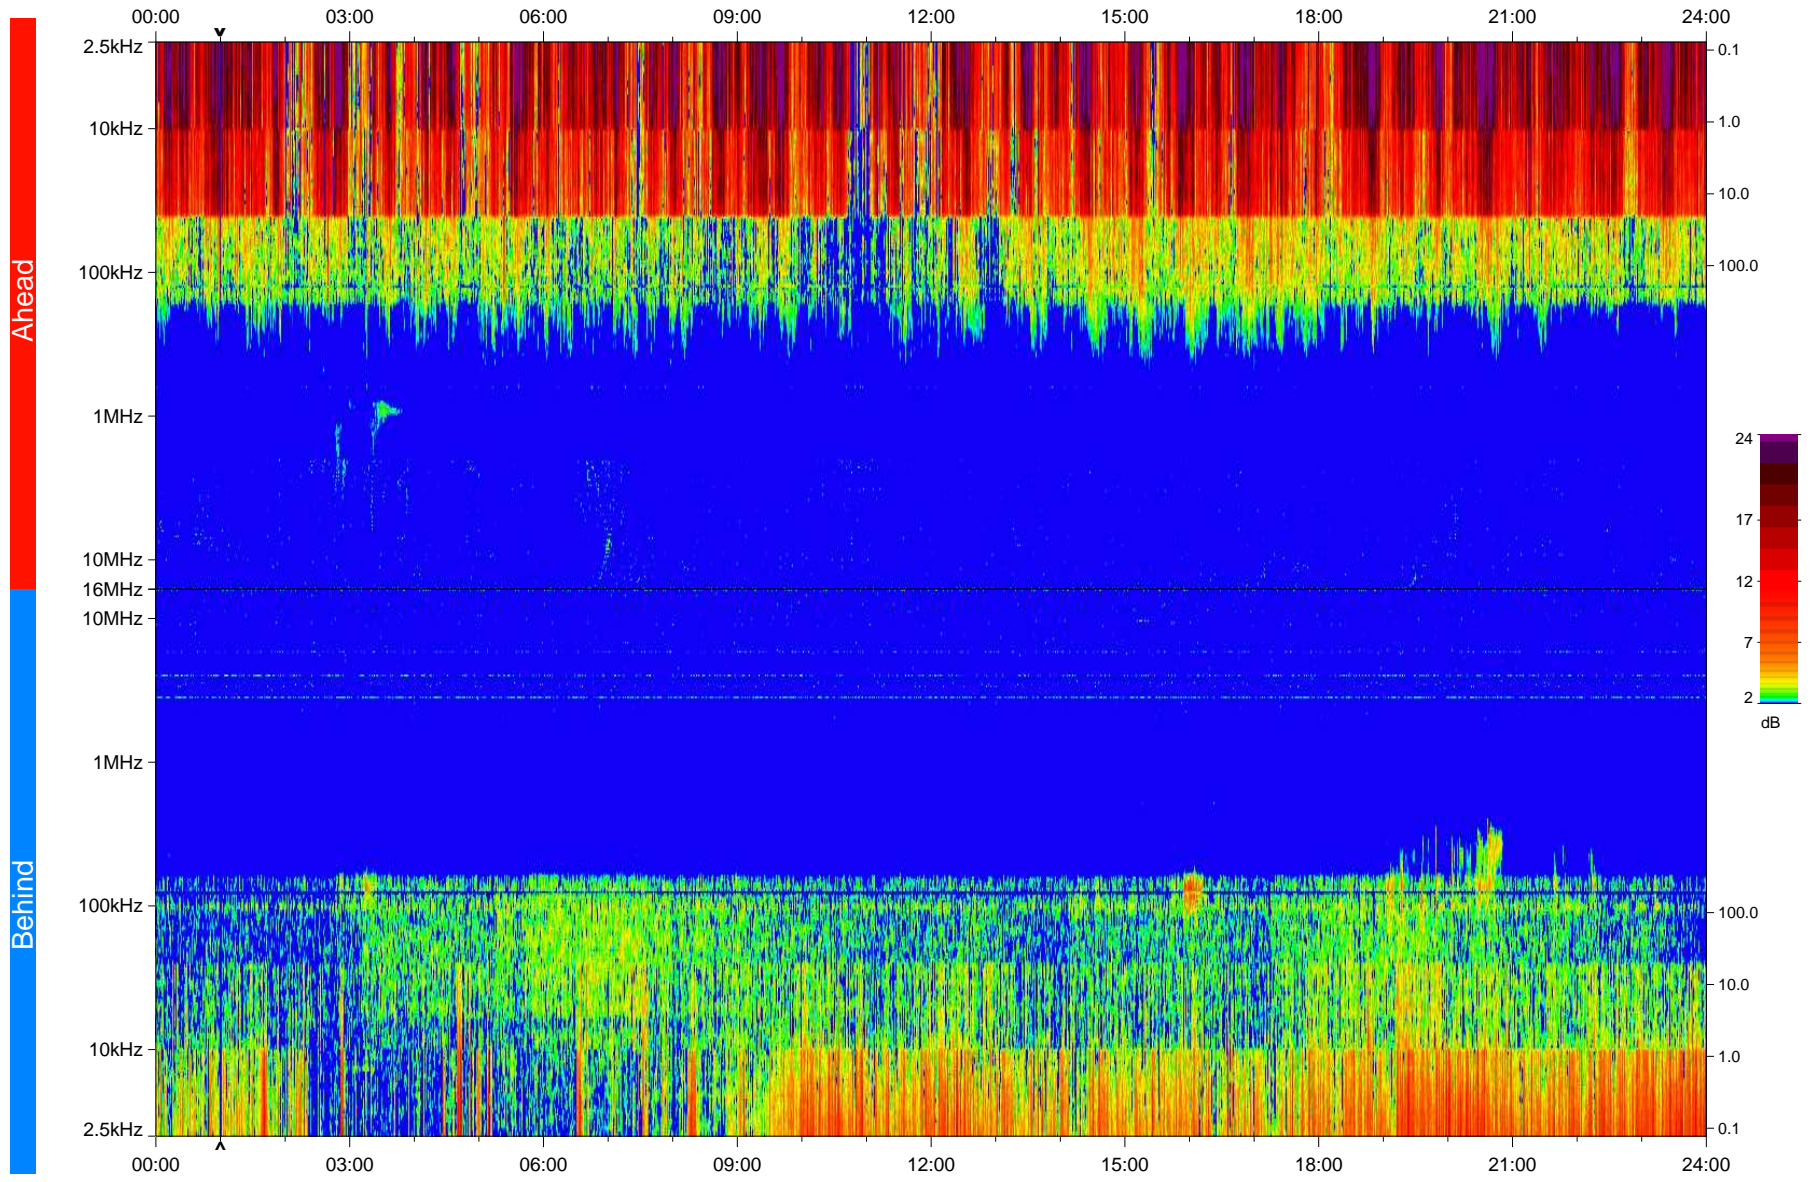

# STEREO/WAVES Daily Summary - 18-Jan-2008 (DOY 018)

Ahead source file: swaves\_ahead\_2008\_018\_1\_04.fin  
Ahead PSE Angle: 21.4°

Behind PSE Angle: -23.4°  
Behind source file: swaves\_behind\_2008\_018\_1\_04.fin

Time (UTC)

file: stereo\_swaves\_daily-summary\_color\_20080118\_v04  
made by: space.umn.edu on macOS with IDL 8.8.2 on 2022-10-18 02:05:48, with TLib V945 / dynspec V311