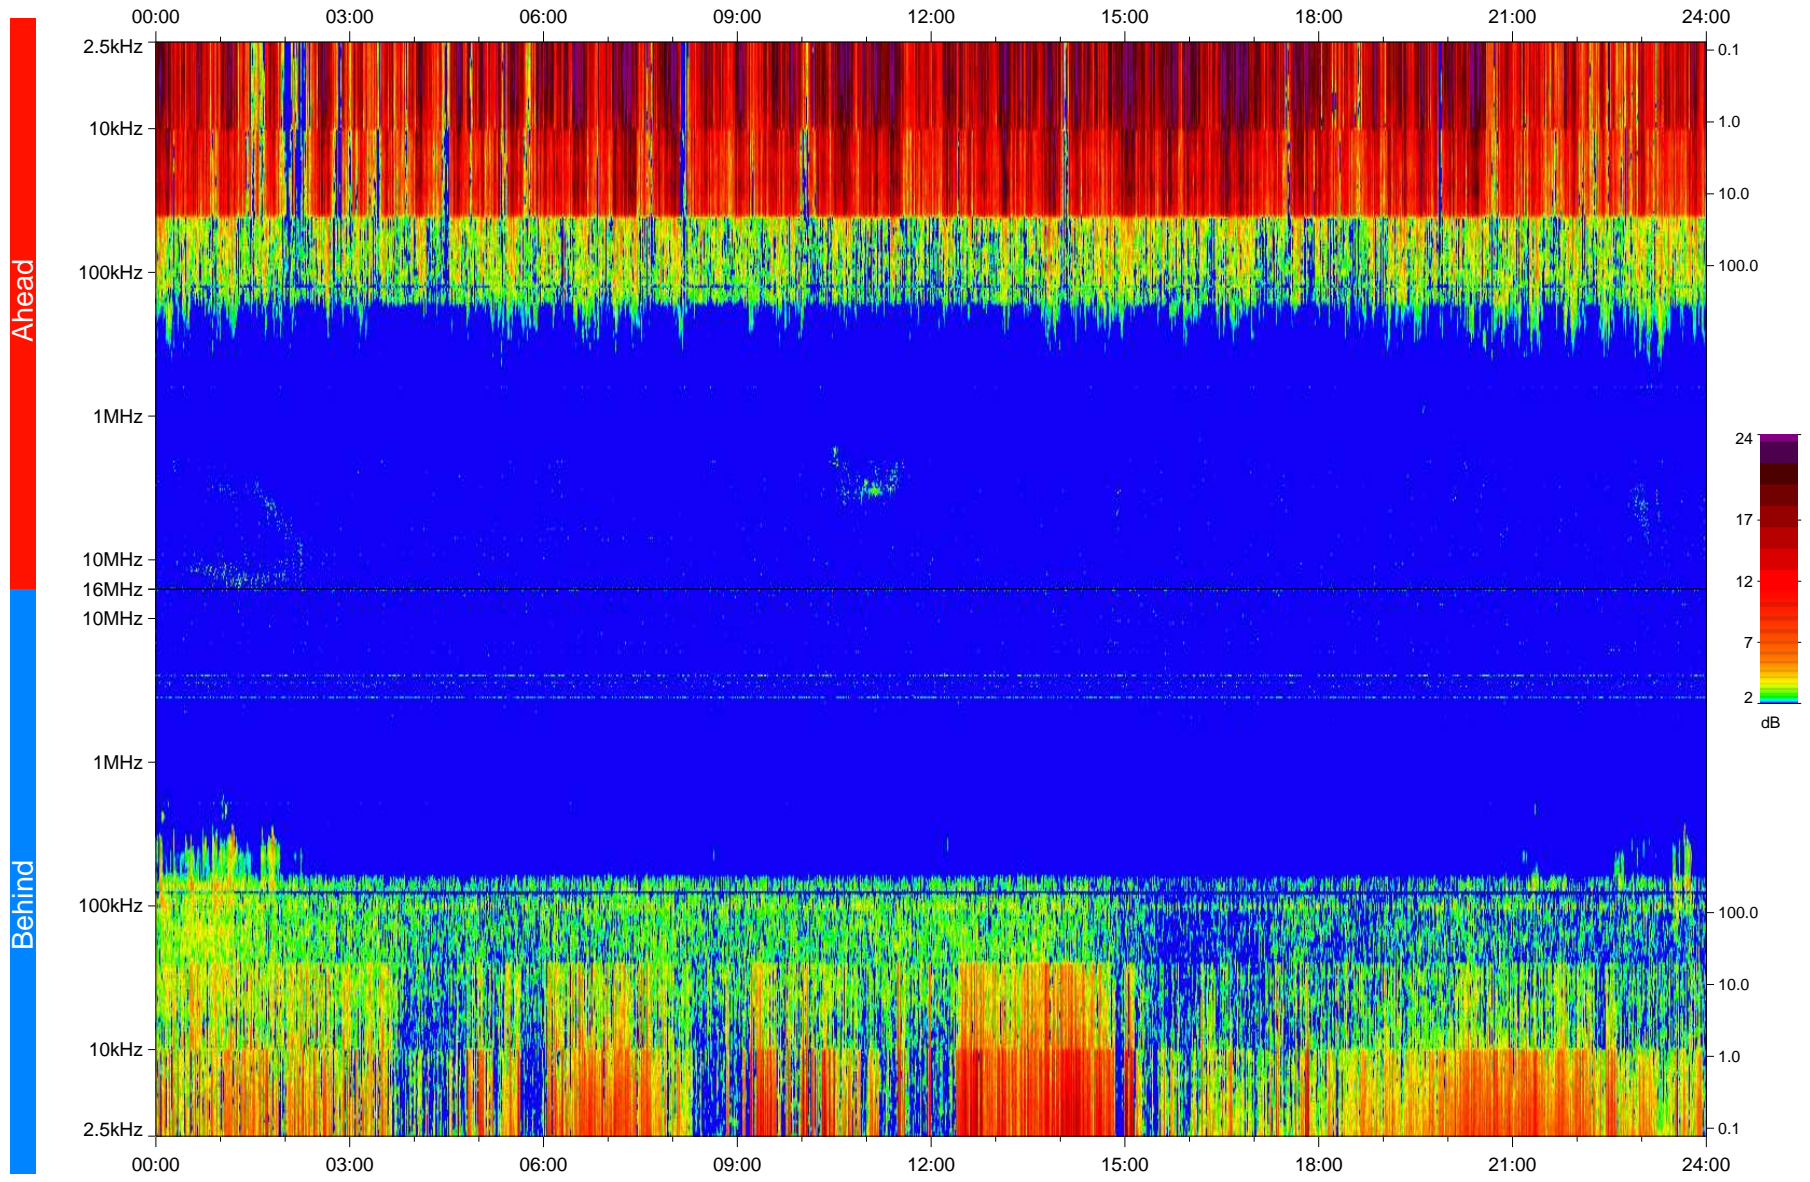

STEREO/WAVES Daily Summary - 17-Jan-2008 (DOY 017)

Ahead source file: swaves_ahead_2008_017_1_04.fin
Ahead PSE Angle: 21.4°

Behind PSE Angle: -23.3°
Behind source file: swaves_behind_2008_017_1_04.fin

Time (UTC)

file: stereo_swaves_daily-summary_color_20080117_v04
made by: space.umn.edu on macOS with IDL 8.8.2 on 2022-10-18 02:02:58, with TLib V945 / dynspec V311