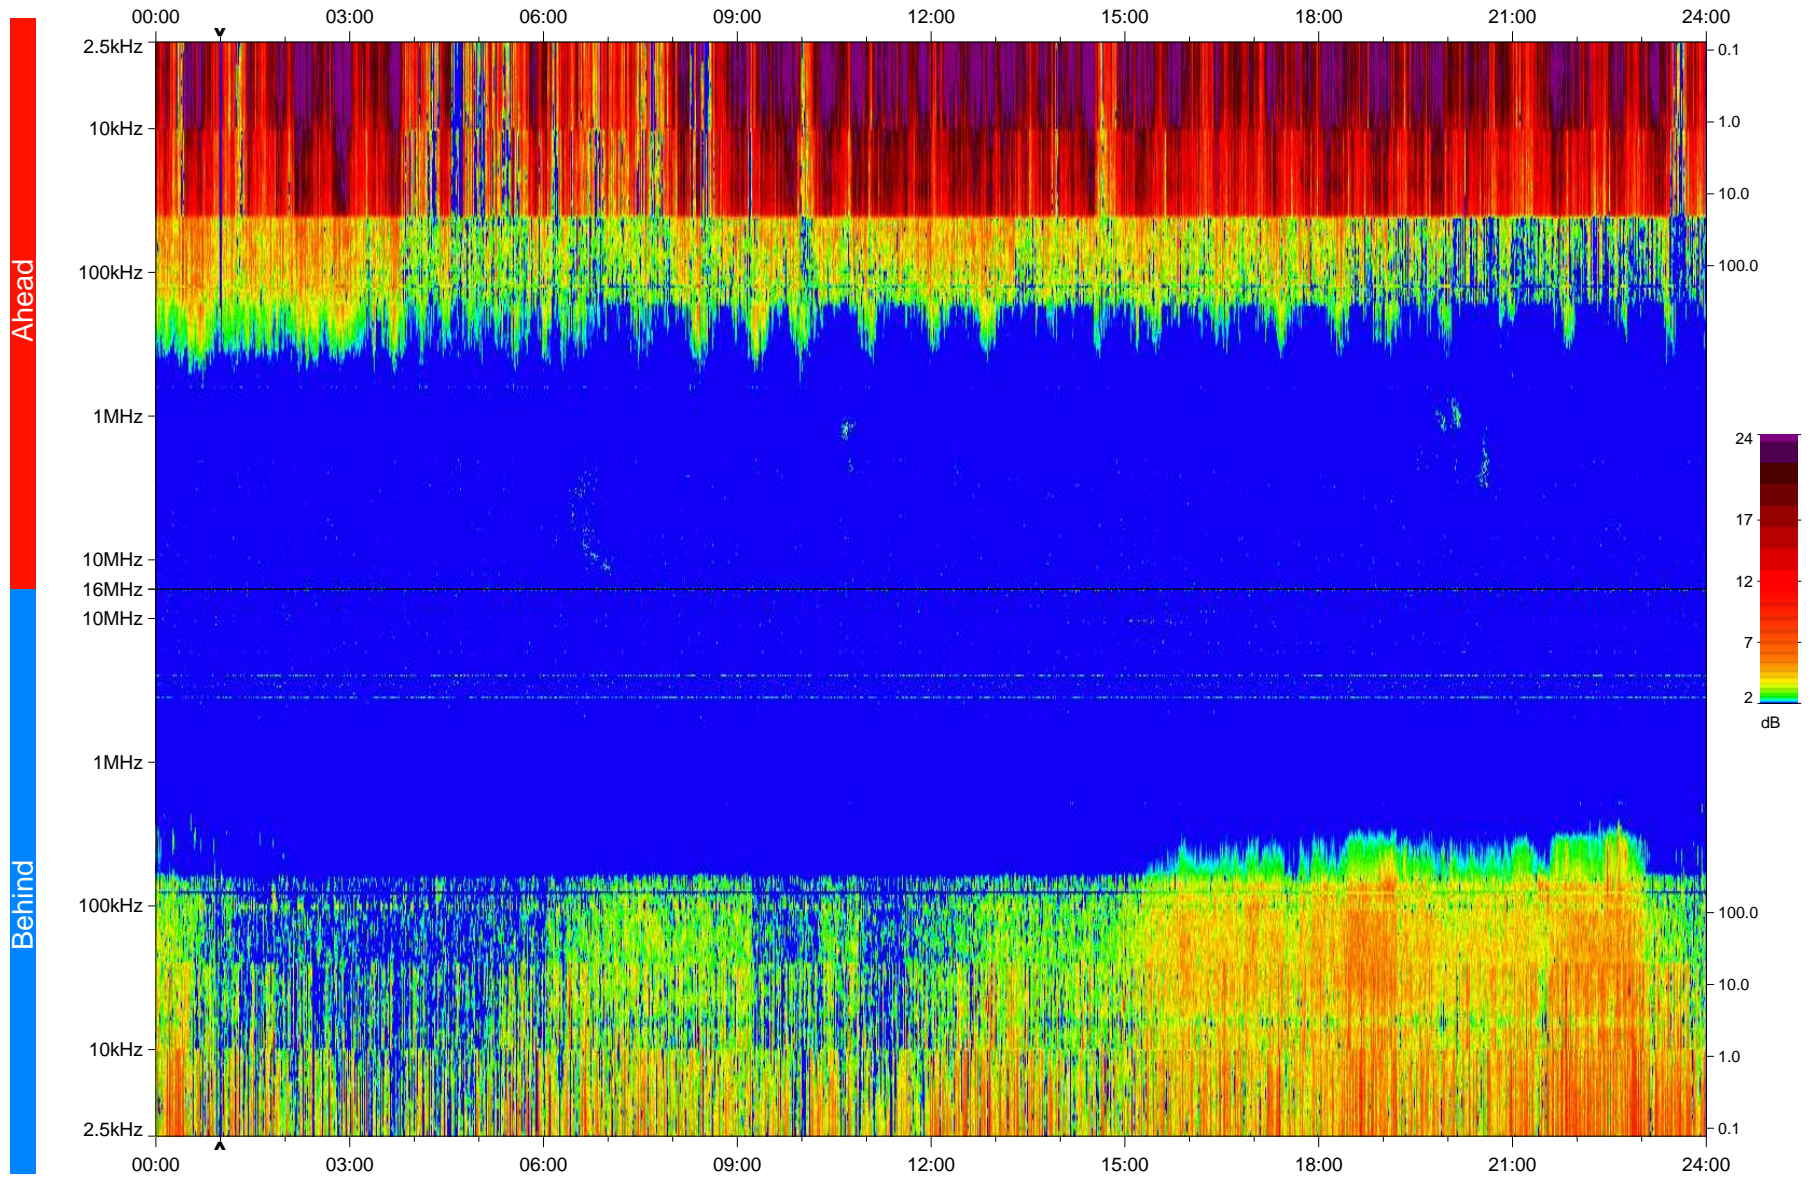

STEREO/WAVES Daily Summary - 16-Jan-2008 (DOY 016)

Ahead source file: swaves_ahead_2008_016_1_04.fin
Ahead PSE Angle: 21.4°

Behind PSE Angle: -23.3°
Behind source file: swaves_behind_2008_016_1_04.fin

Time (UTC)

file: stereo_swaves_daily-summary_color_20080116_v04
made by: space.umn.edu on macOS with IDL 8.8.2 on 2022-10-18 02:00:09, with TLib V945 / dynspec V311