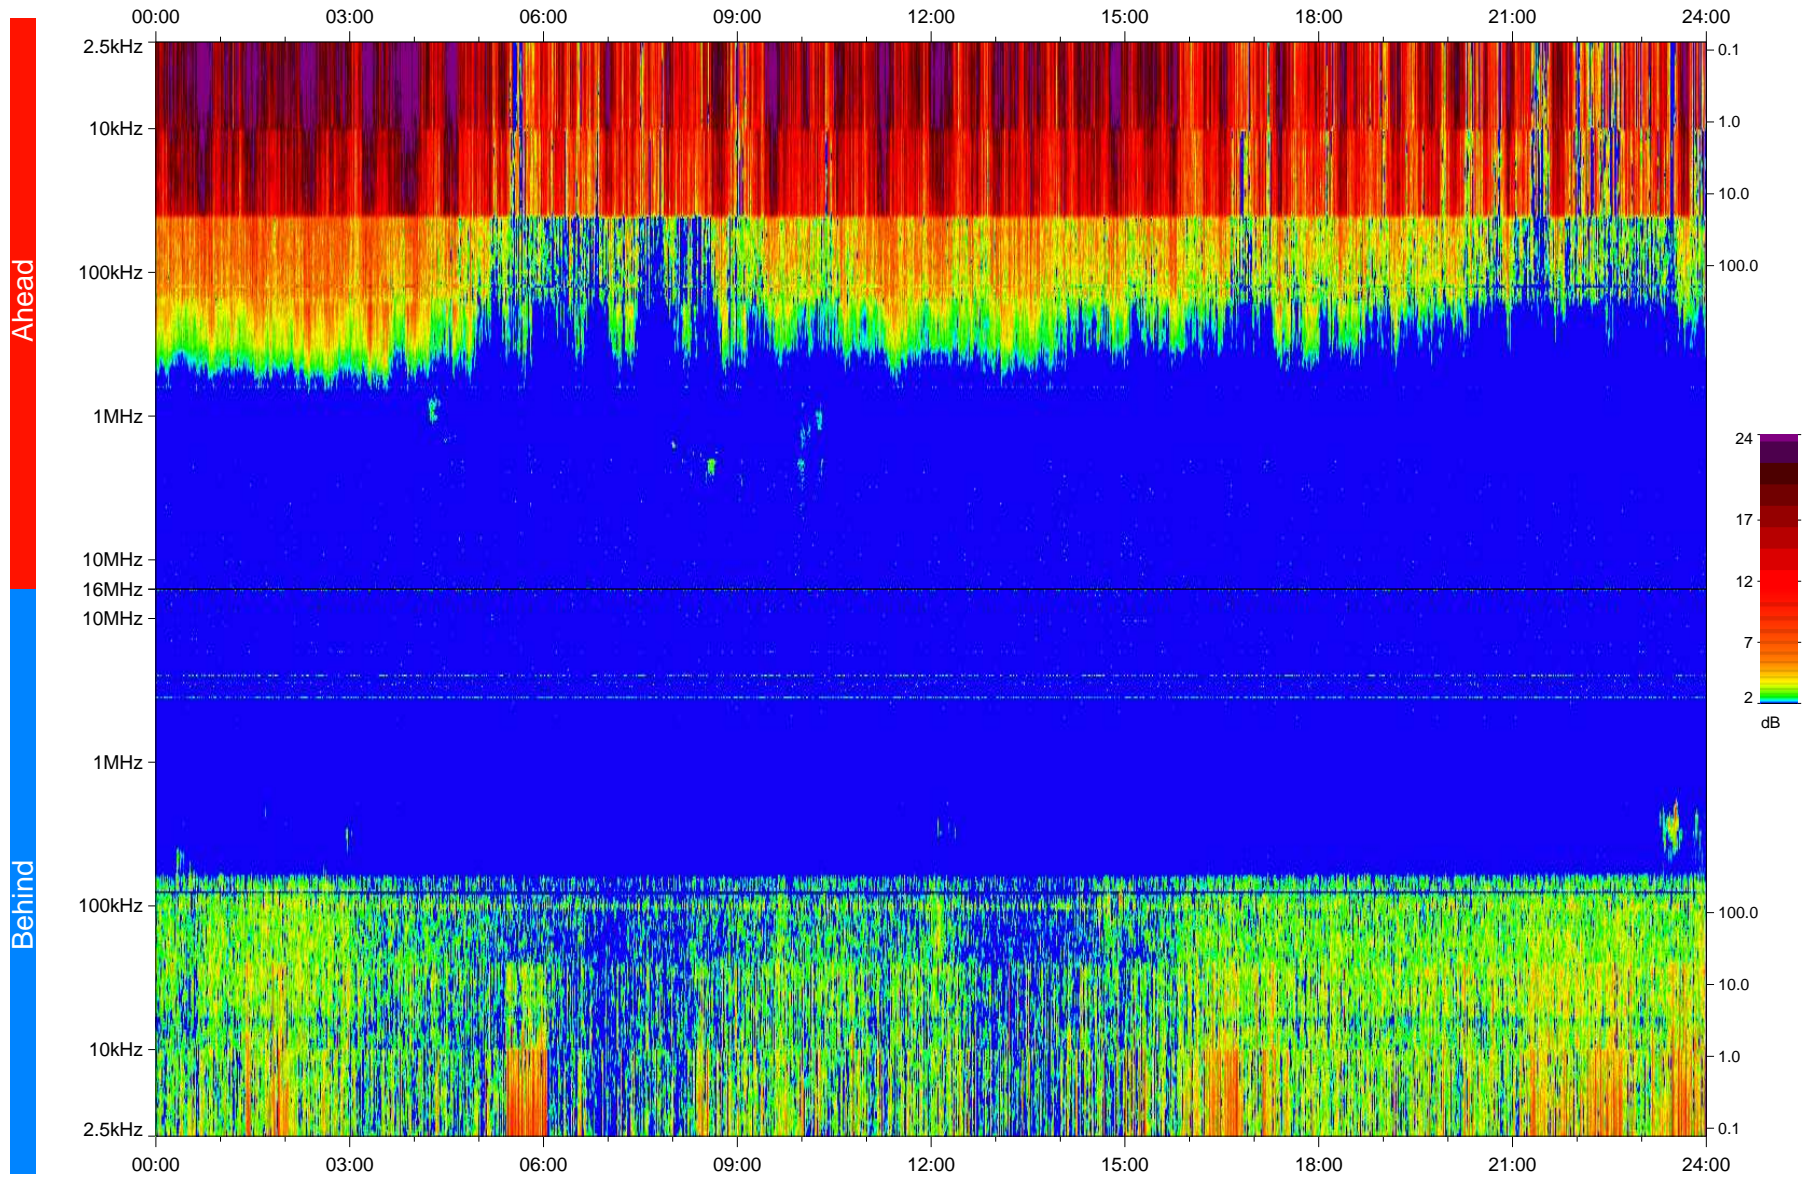

STEREO/WAVES Daily Summary - 15-Jan-2008 (DOY 015)

Ahead source file: swaves_ahead_2008_015_1_04.fin
Ahead PSE Angle: -21.4°

Behind PSE Angle: -23.3°
Behind source file: swaves_behind_2008_015_1_04.fin

Time (UTC)

file: stereo_swaves_daily-summary_color_20080115_v04
made by: space.umn.edu on macOS with IDL 8.8.2 on 2022-10-18 01:57:16, with TLib V945 / dynspec V311