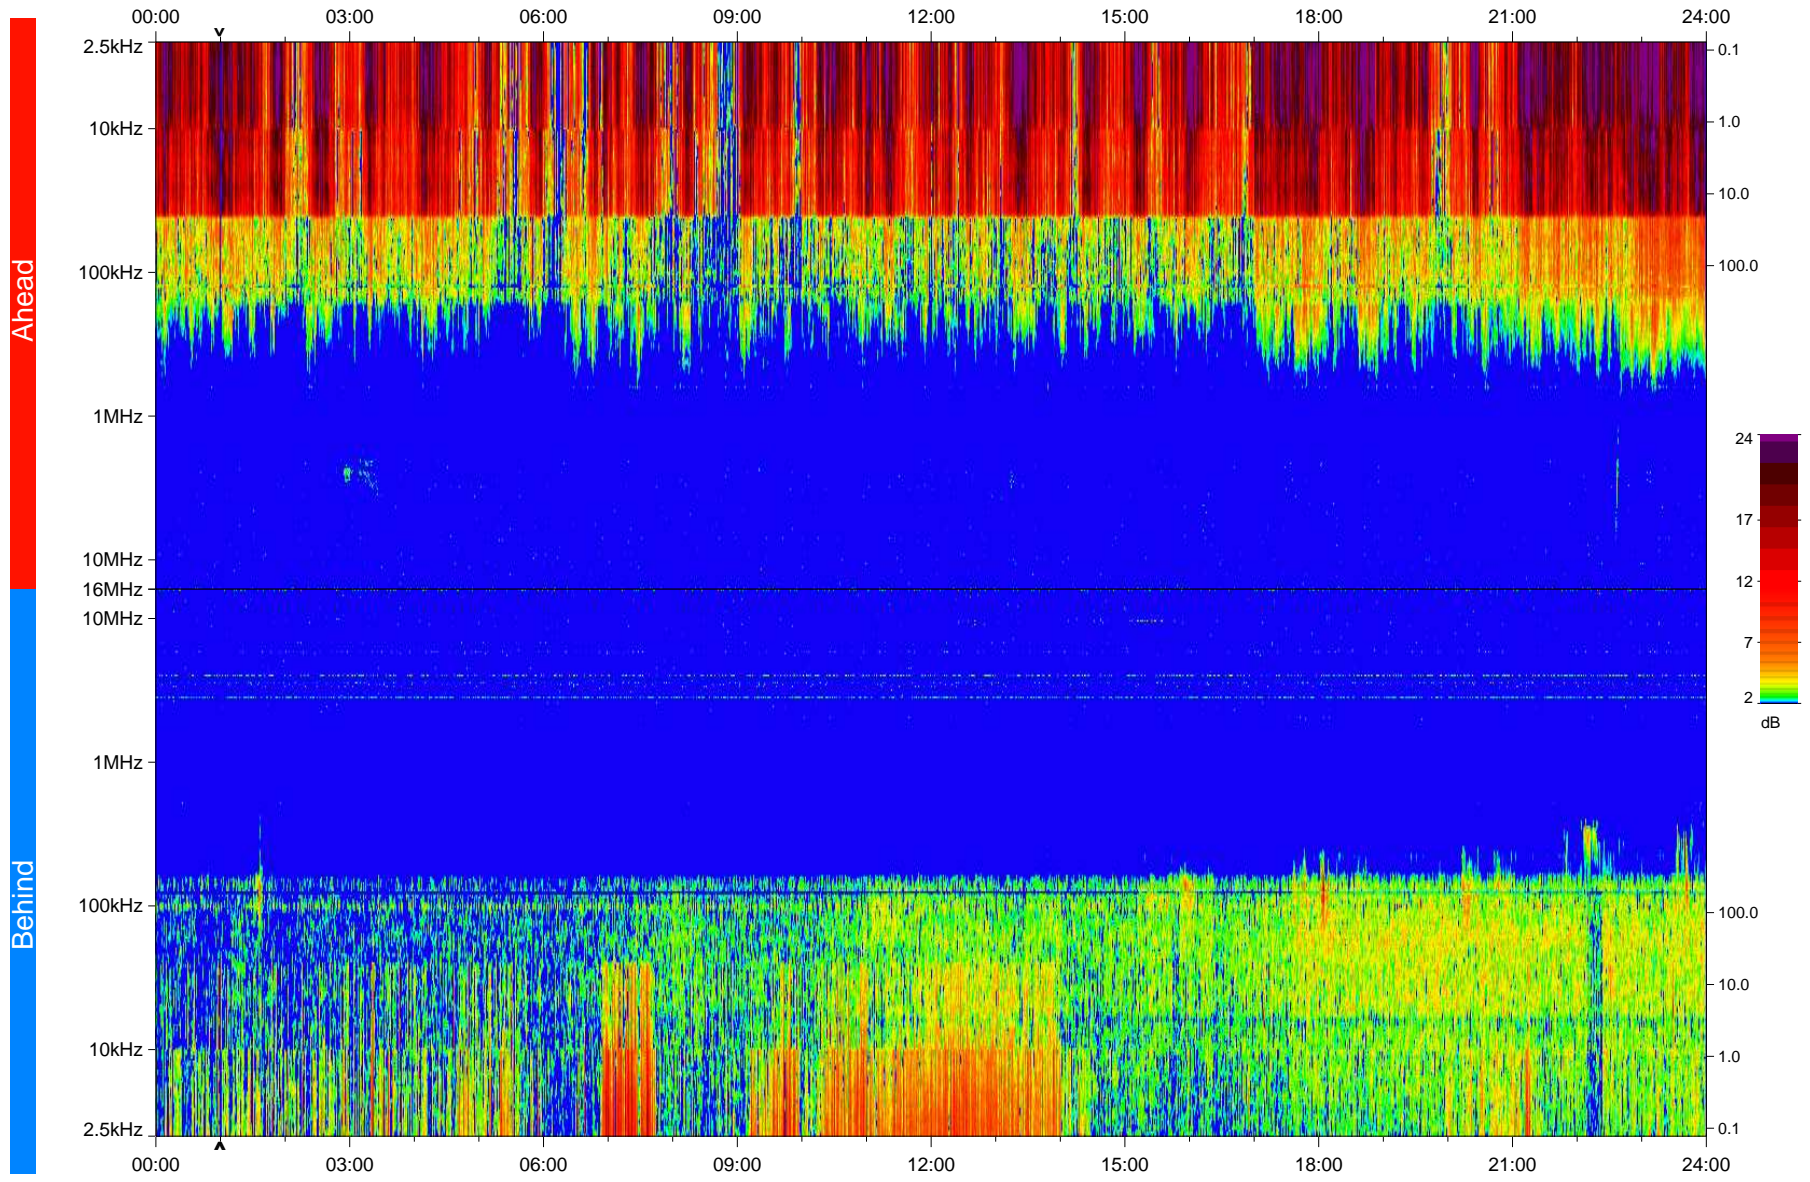

STEREO/WAVES Daily Summary - 14-Jan-2008 (DOY 014)

Ahead source file: swaves_ahead_2008_014_1_04.fin
Ahead PSE Angle: 21.3°

Behind PSE Angle: -23.3°
Behind source file: swaves_behind_2008_014_1_04.fin

Time (UTC)

file: stereo_swaves_daily-summary_color_20080114_v04
made by: space.umn.edu on macOS with IDL 8.8.2 on 2022-10-18 01:54:26, with TLib V945 / dynspec V311