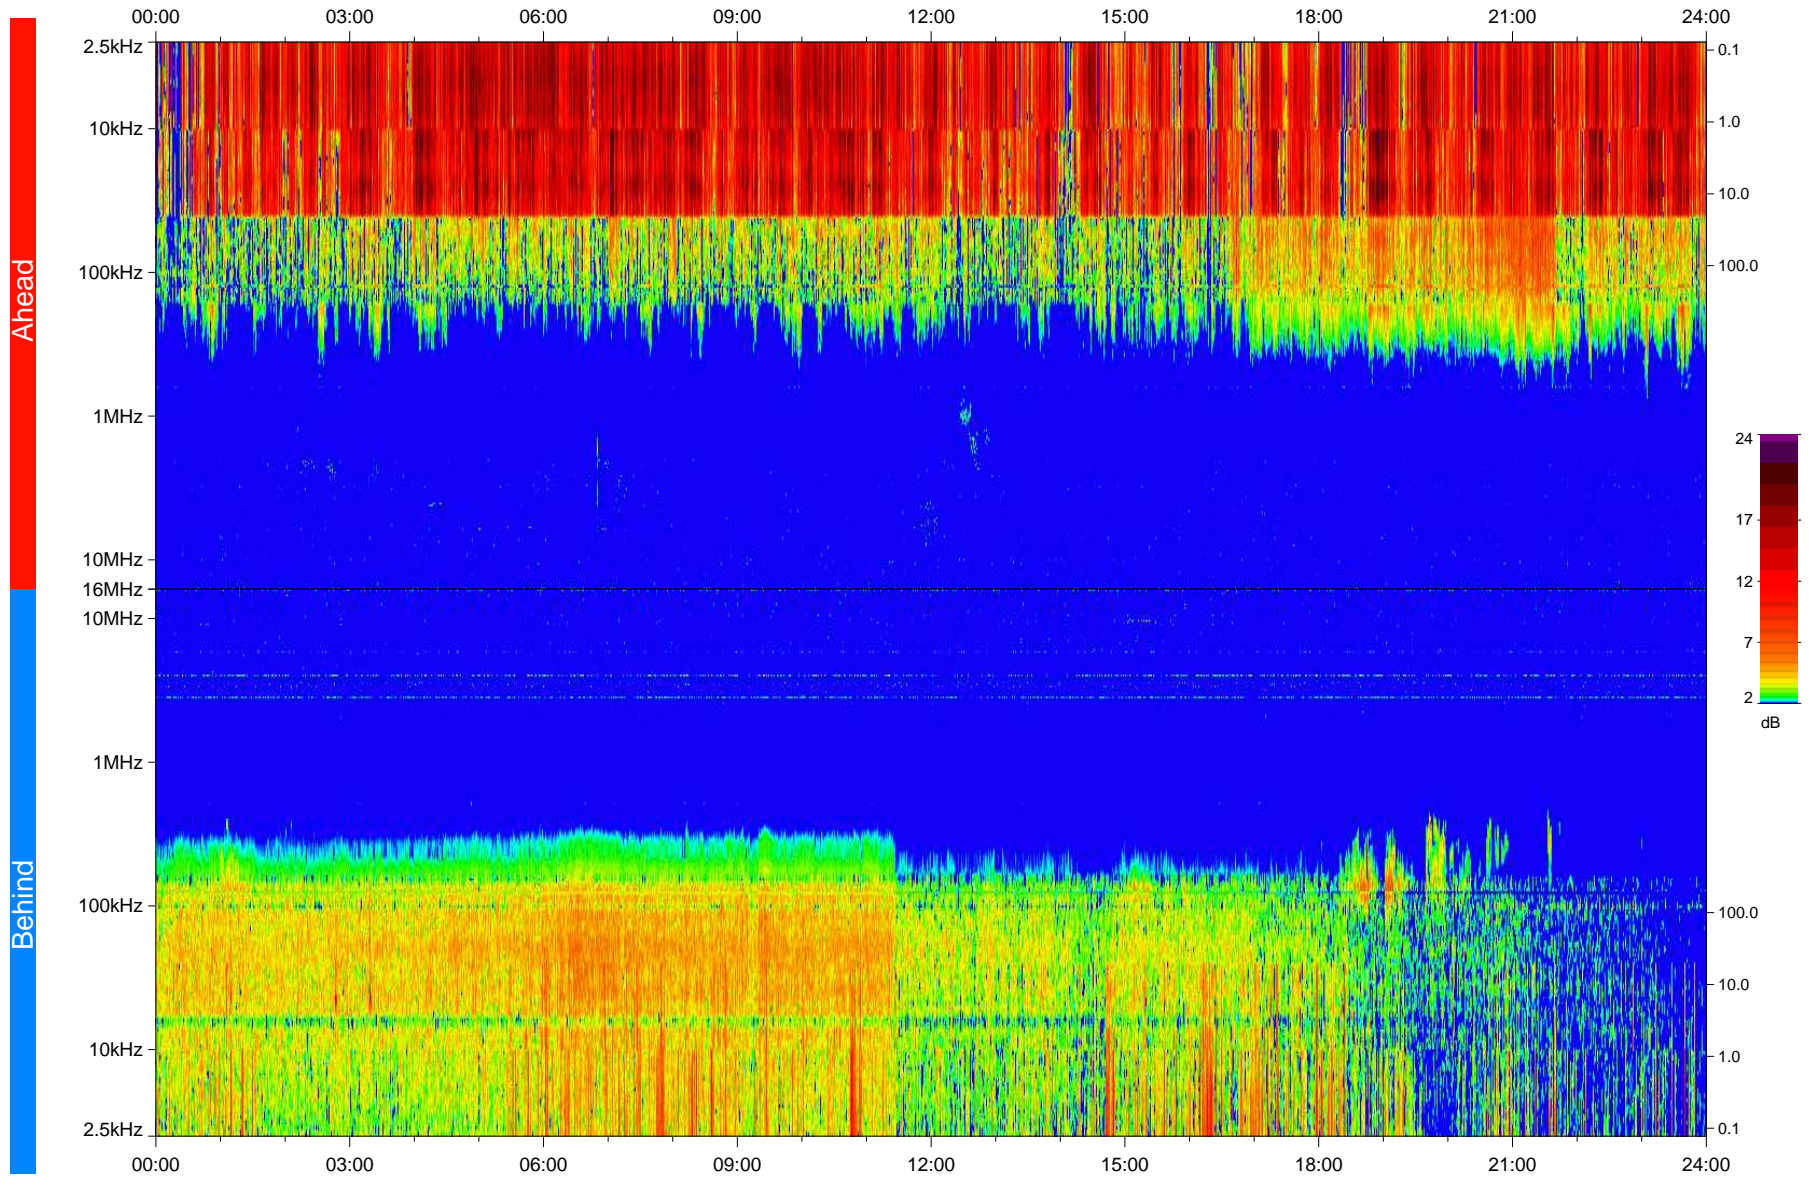

STEREO/WAVES Daily Summary - 13-Jan-2008 (DOY 013)

Ahead source file: swaves_ahead_2008_013_1_04.fin
Ahead PSE Angle: 21.3°

Behind PSE Angle: -23.3°
Behind source file: swaves_behind_2008_013_1_04.fin

Time (UTC)

file: stereo_swaves_daily-summary_color_20080113_v04
made by: space.umn.edu on macOS with IDL 8.8.2 on 2022-10-18 01:51:35, with TLib V945 / dynspec V311