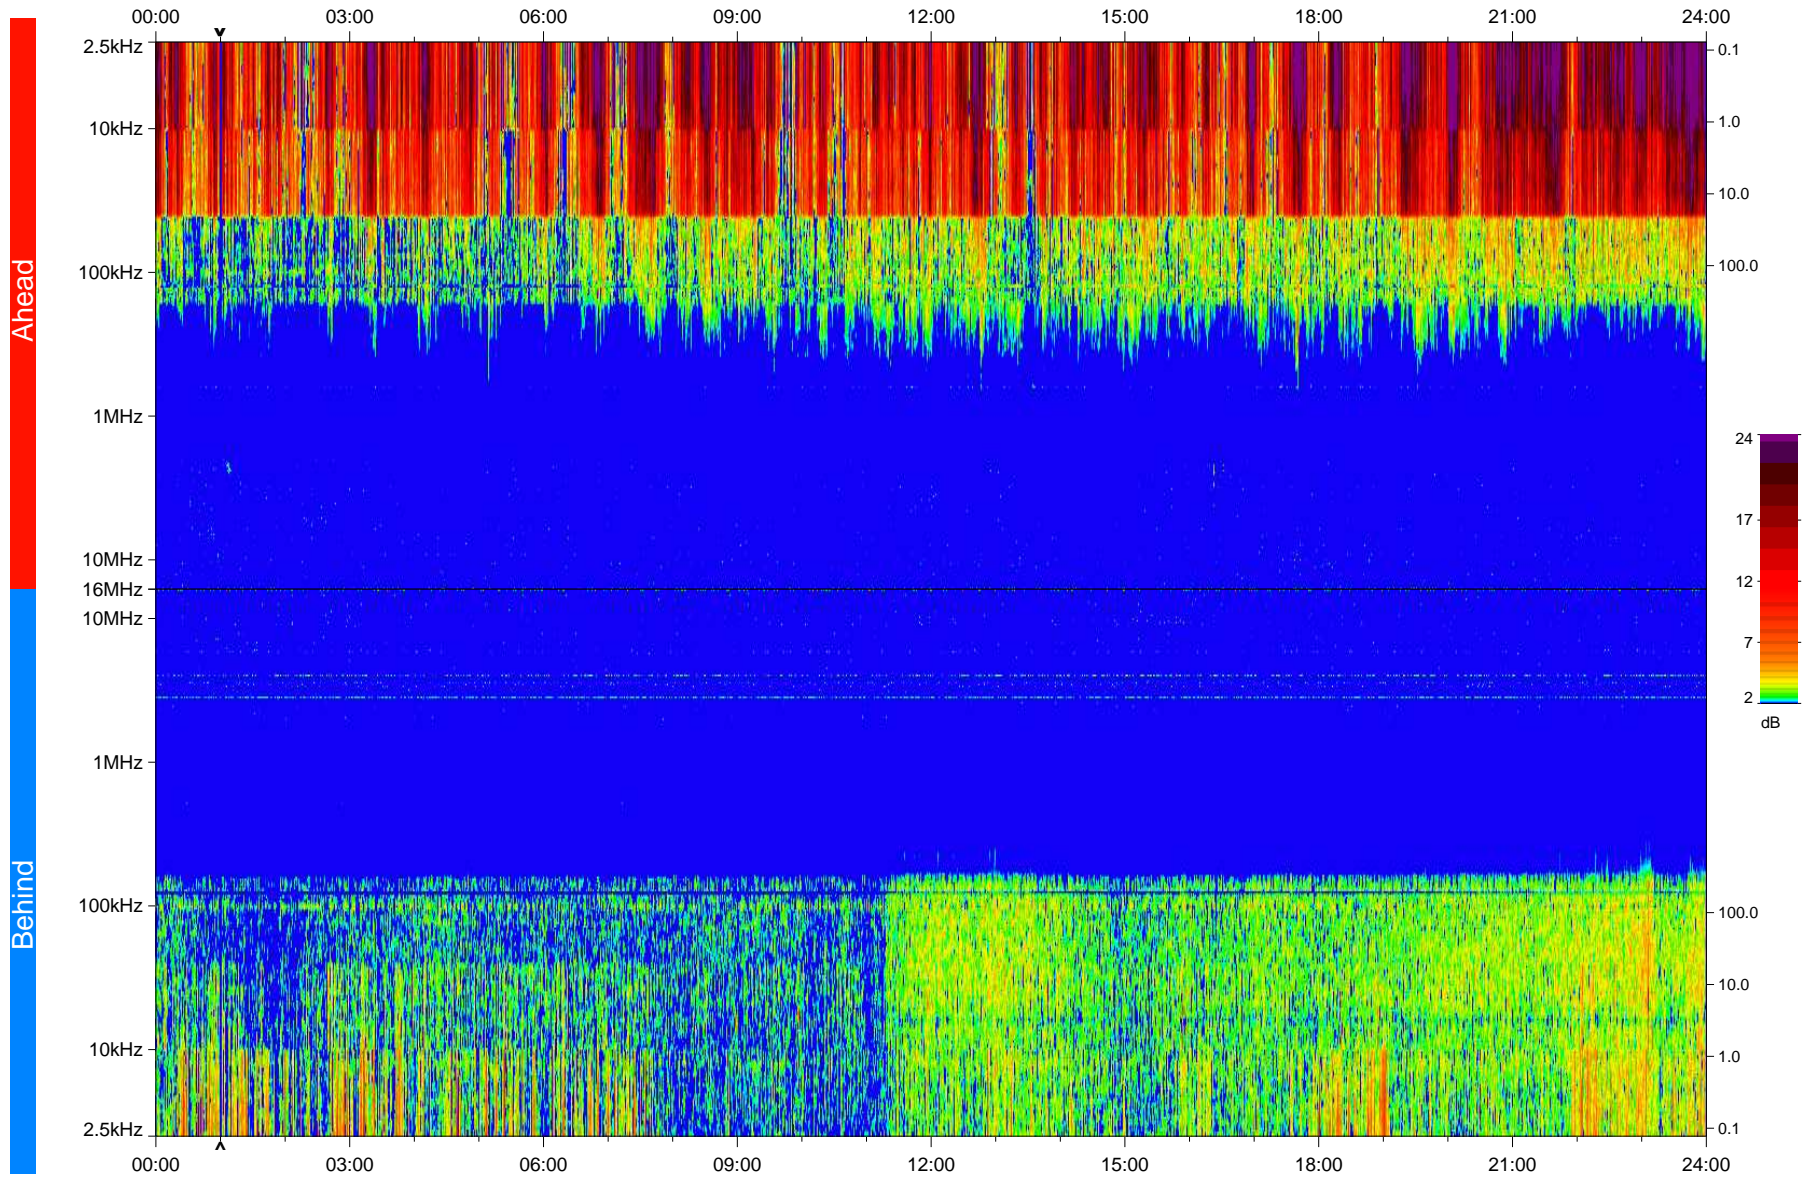

STEREO/WAVES Daily Summary - 12-Jan-2008 (DOY 012)

Ahead source file: swaves_ahead_2008_012_1_04.fin
Ahead PSE Angle: 21.3°

Behind PSE Angle: -23.2°
Behind source file: swaves_behind_2008_012_1_04.fin

Time (UTC)

file: stereo_swaves_daily-summary_color_20080112_v04
made by: space.umn.edu on macOS with IDL 8.8.2 on 2022-10-18 01:48:45, with TLib V945 / dynspec V311