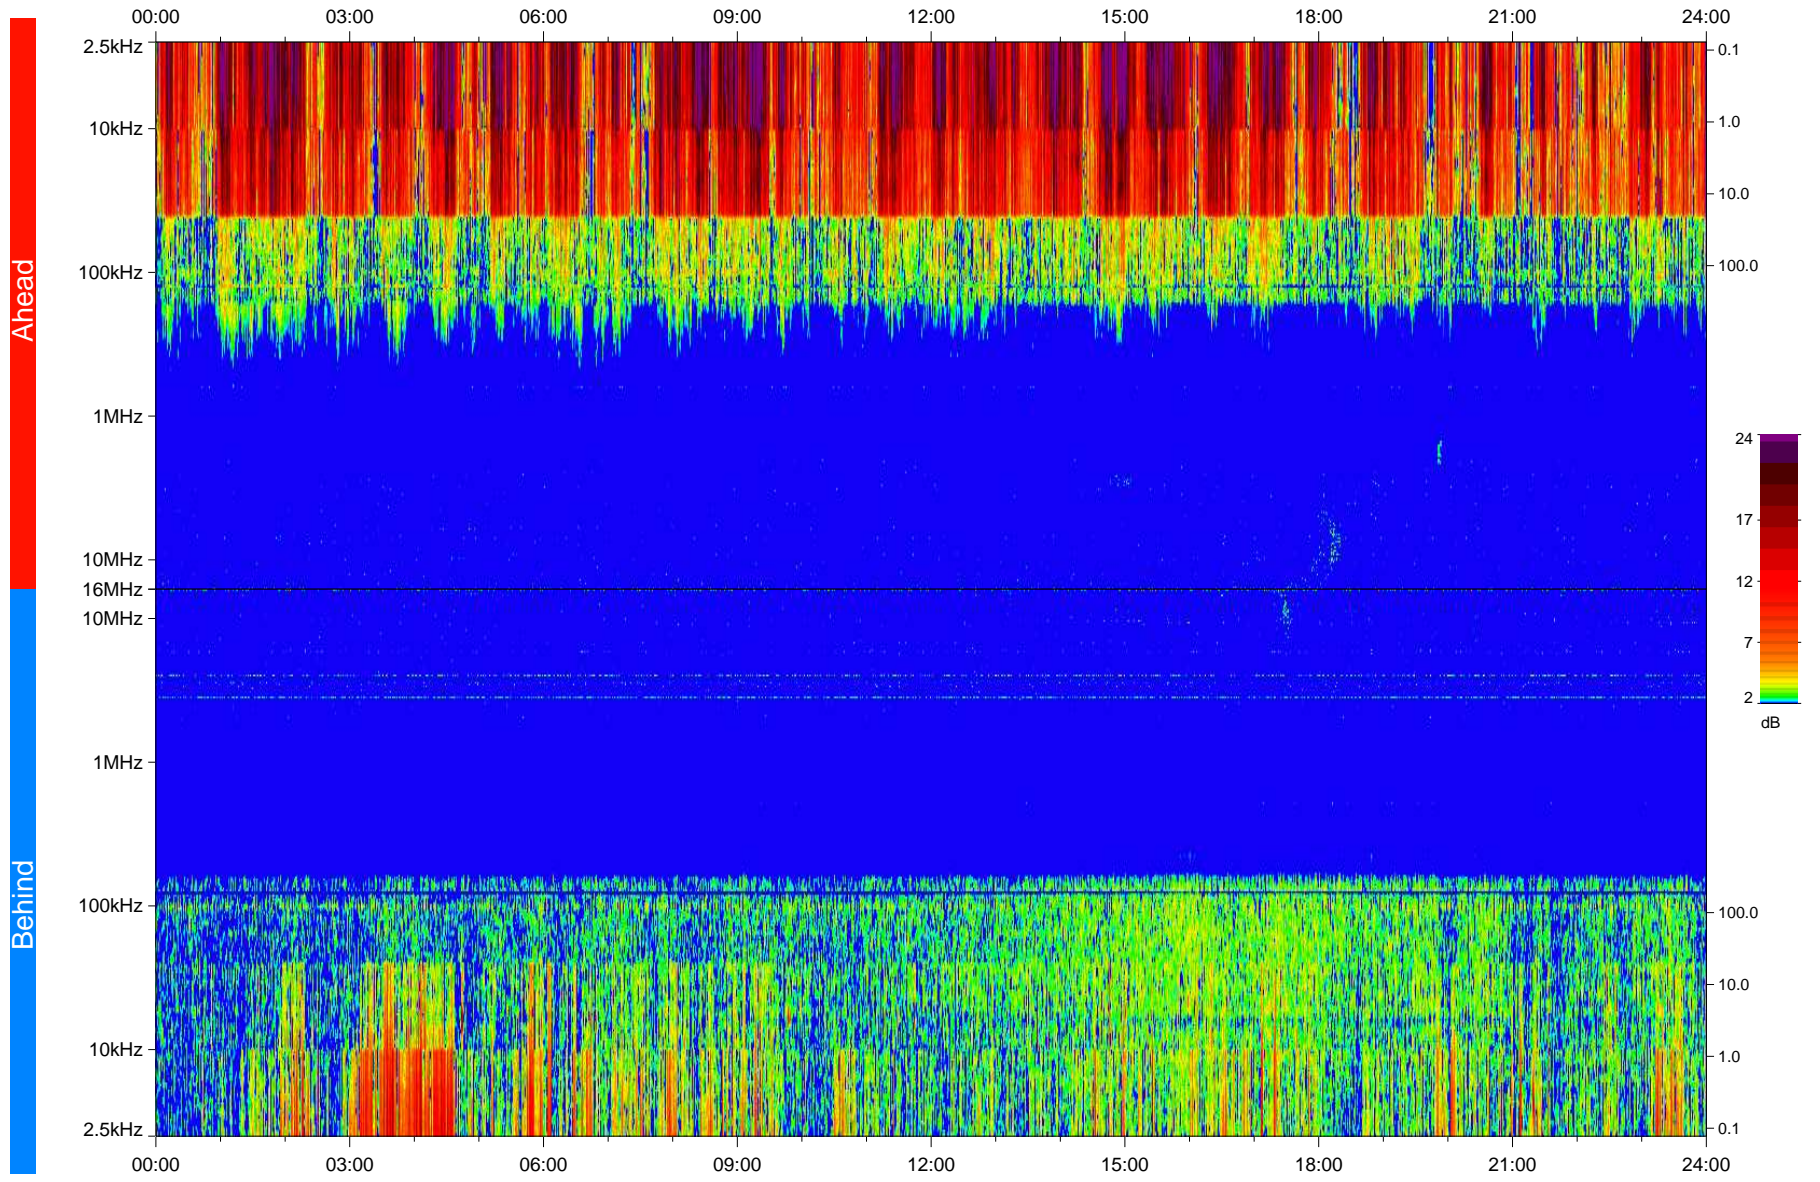

STEREO/WAVES Daily Summary - 11-Jan-2008 (DOY 011)

Ahead source file: swaves_ahead_2008_011_1_04.fin
Ahead PSE Angle: 21.3°

Behind PSE Angle: -23.1°
Behind source file: swaves_behind_2008_011_1_04.fin

Time (UTC)

file: stereo_swaves_daily-summary_color_20080111_v04
made by: space.umn.edu on macOS with IDL 8.8.2 on 2022-10-18 01:45:54, with TLib V945 / dynspec V311