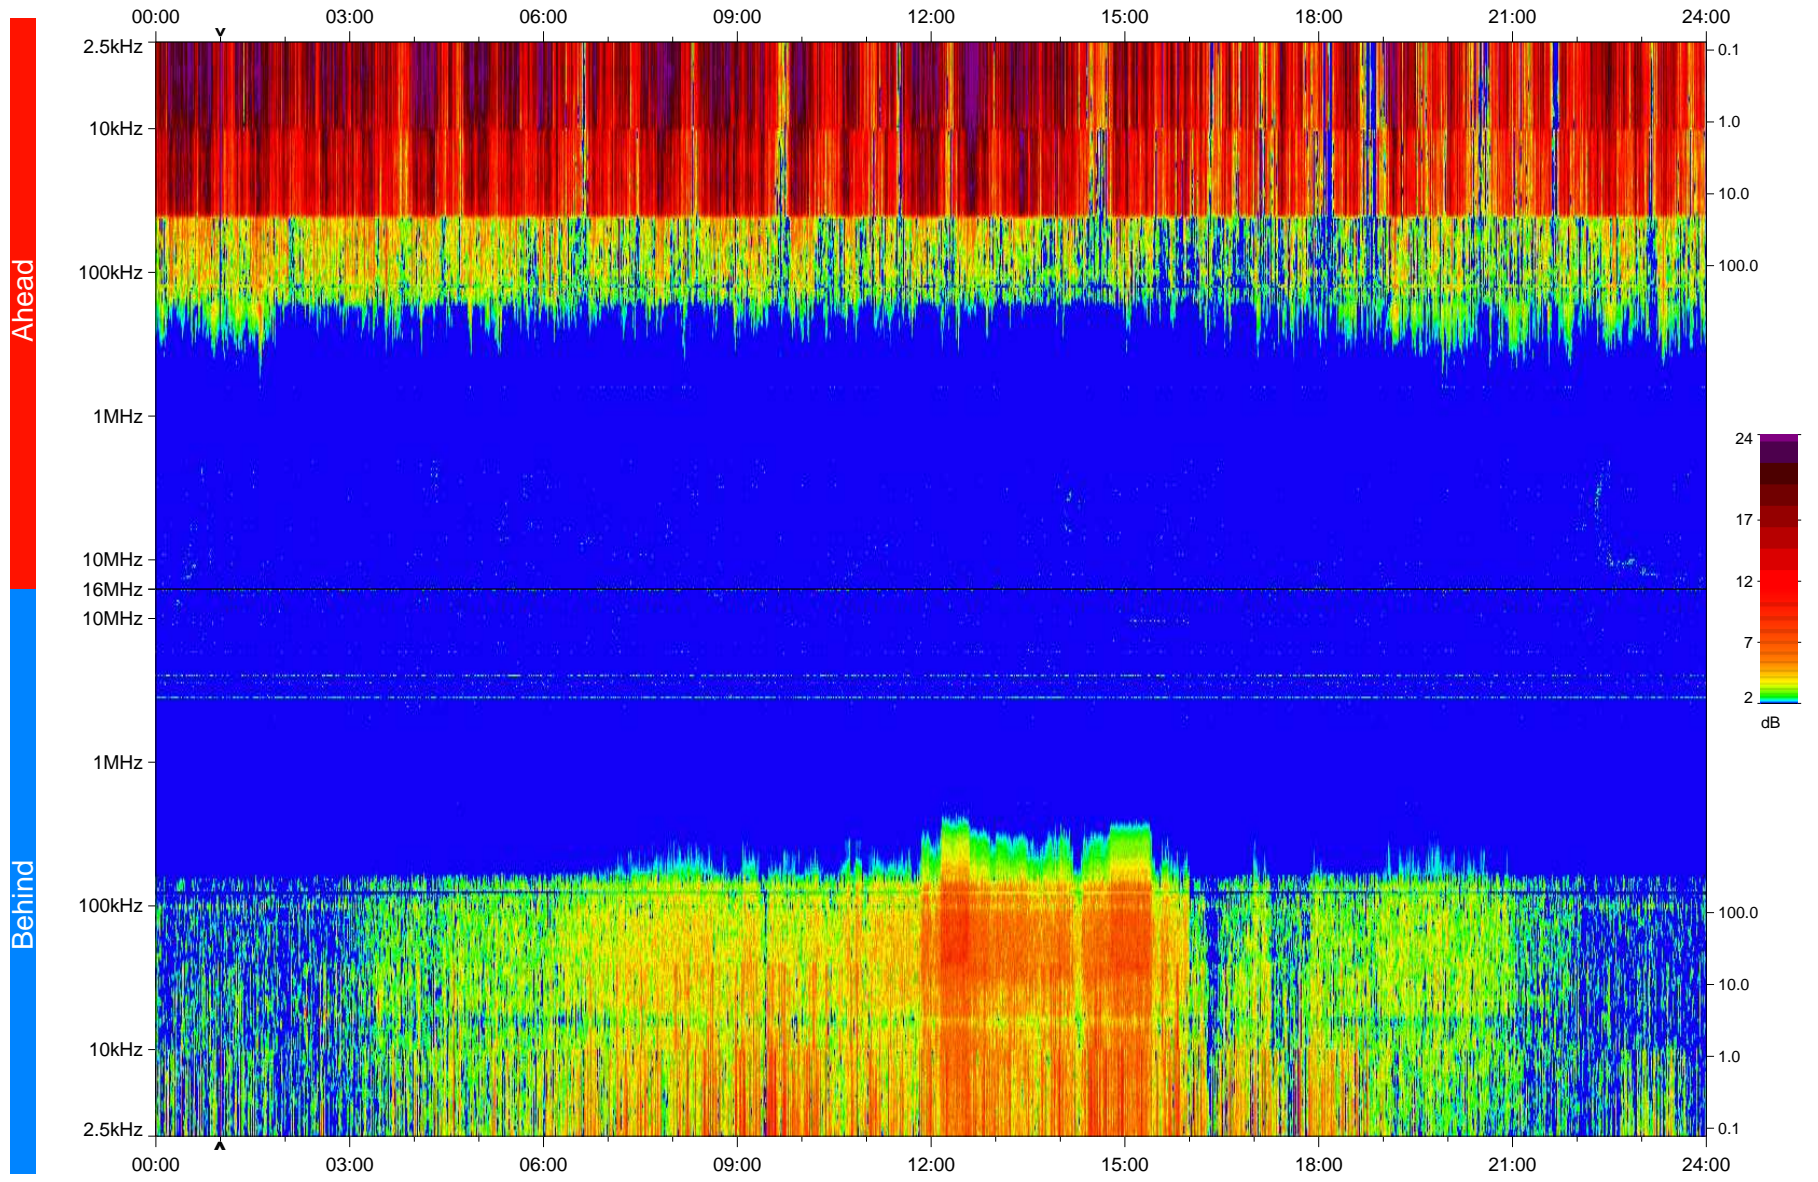

STEREO/WAVES Daily Summary - 10-Jan-2008 (DOY 010)

Ahead source file: swaves_ahead_2008_010_1_04.fin
Ahead PSE Angle: 21.3°

Behind PSE Angle: -23.1°
Behind source file: swaves_behind_2008_010_1_04.fin

Time (UTC)

file: stereo_swaves_daily-summary_color_20080110_v04
made by: space.umn.edu on macOS with IDL 8.8.2 on 2022-10-18 01:43:02, with TLib V945 / dynspec V311