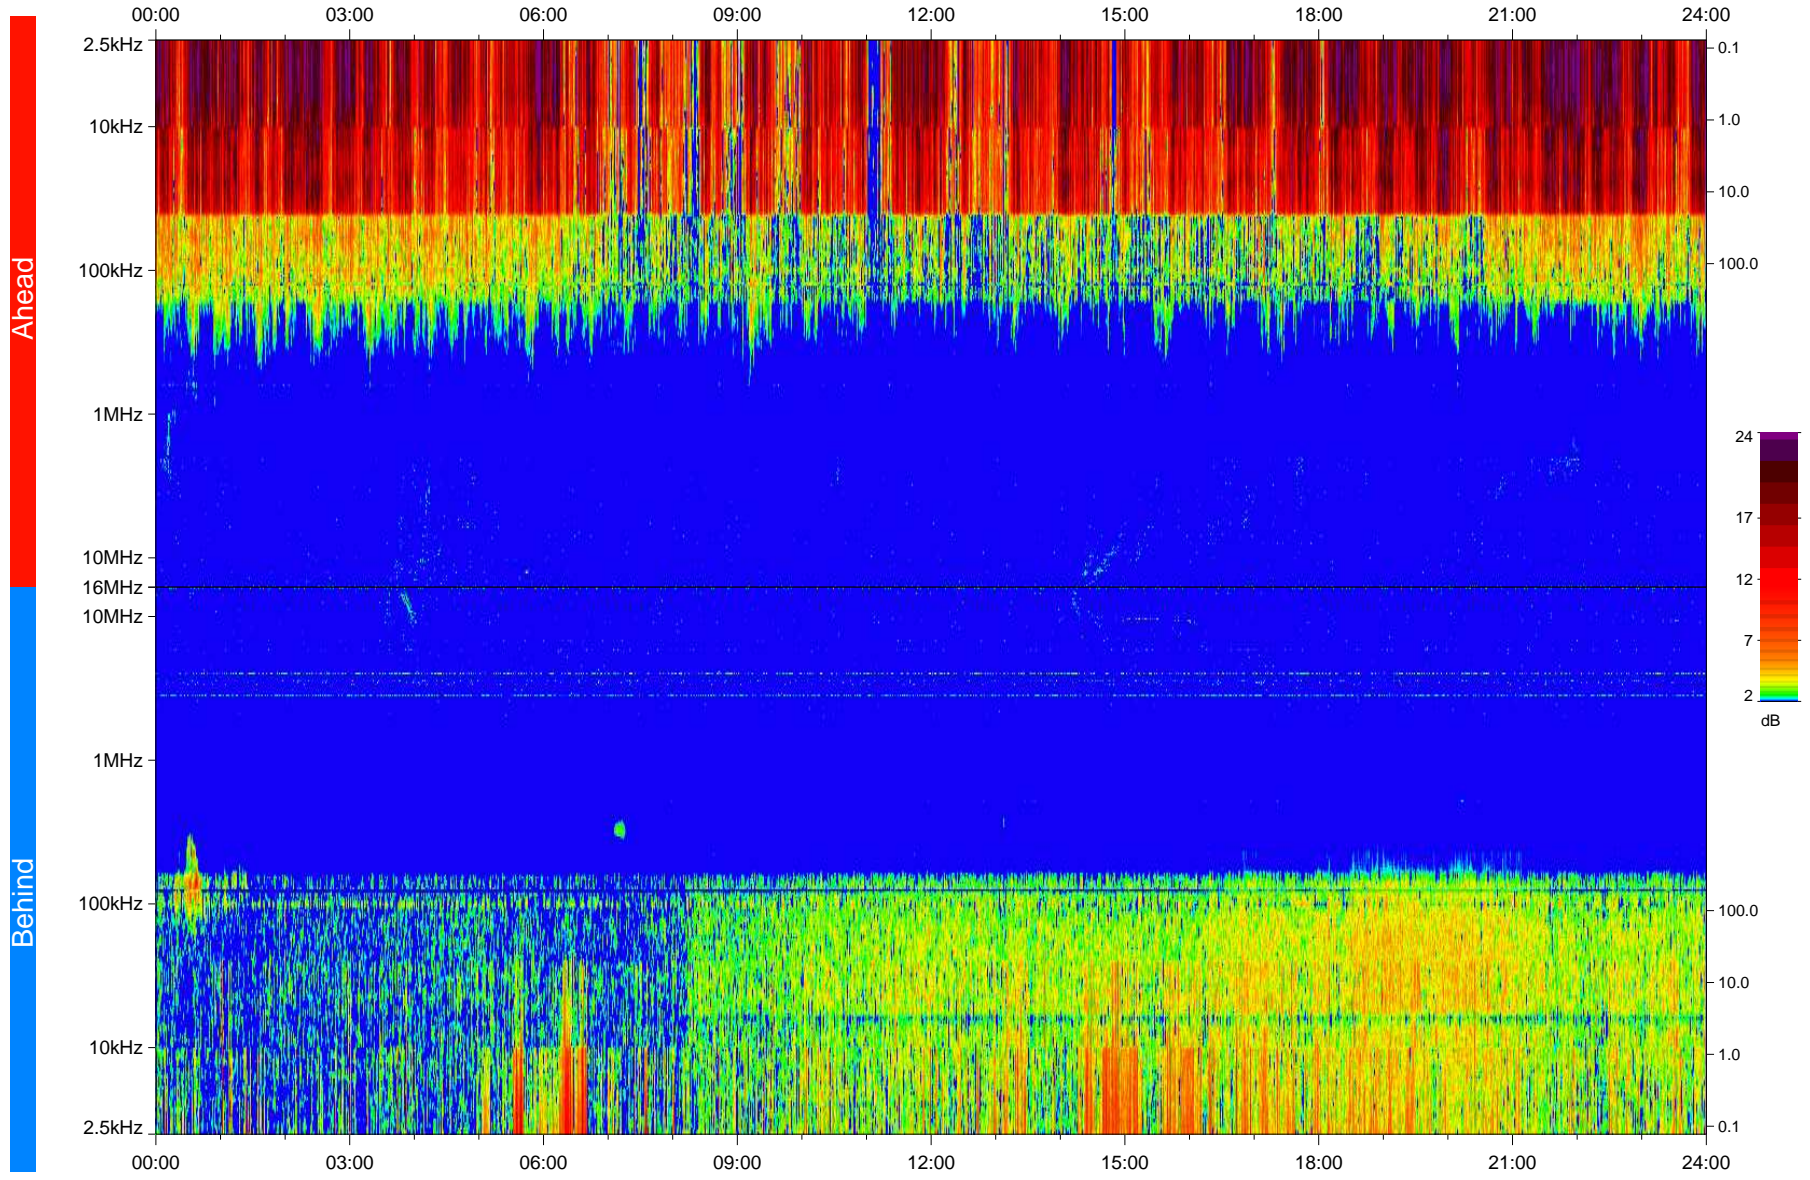

STEREO/WAVES Daily Summary - 09-Jan-2008 (DOY 009)

Ahead source file: swaves_ahead_2008_009_1_04.fin
Ahead PSE Angle: 21.3°

Behind PSE Angle: -23.1°
Behind source file: swaves_behind_2008_009_1_04.fin

Time (UTC)

file: stereo_swaves_daily-summary_color_20080109_v04
made by: space.umn.edu on macOS with IDL 8.8.2 on 2022-10-18 01:40:14, with TLib V945 / dynspec V311