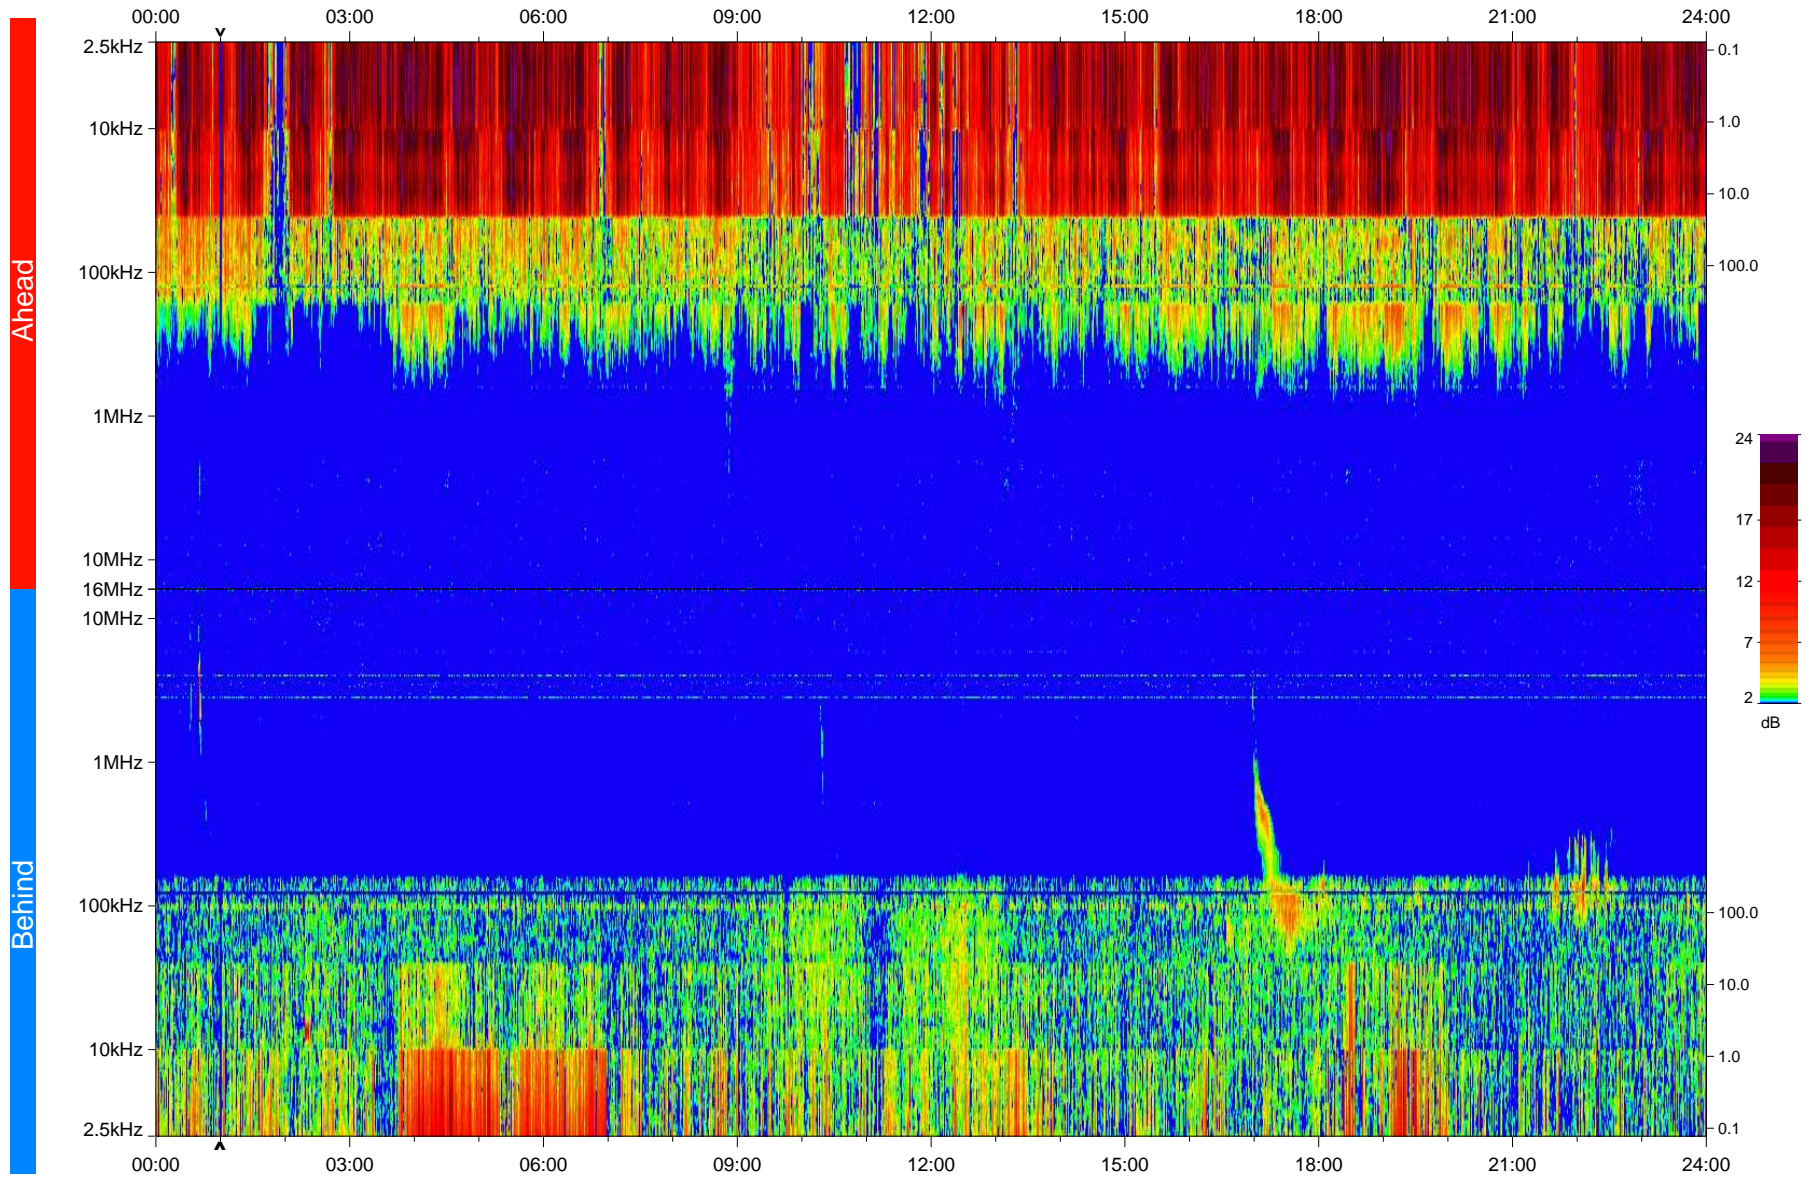

STEREO/WAVES Daily Summary - 08-Jan-2008 (DOY 008)

Ahead source file: swaves_ahead_2008_008_1_05.fin
Ahead PSE Angle: 21.2°

Behind PSE Angle: -23.1°
Behind source file: swaves_behind_2008_008_1_05.fin

Time (UTC)

file: stereo_swaves_daily-summary_color_20080108_v04
made by: space.umn.edu on macOS with IDL 8.8.2 on 2022-10-18 01:37:23, with TLib V945 / dynspec V311