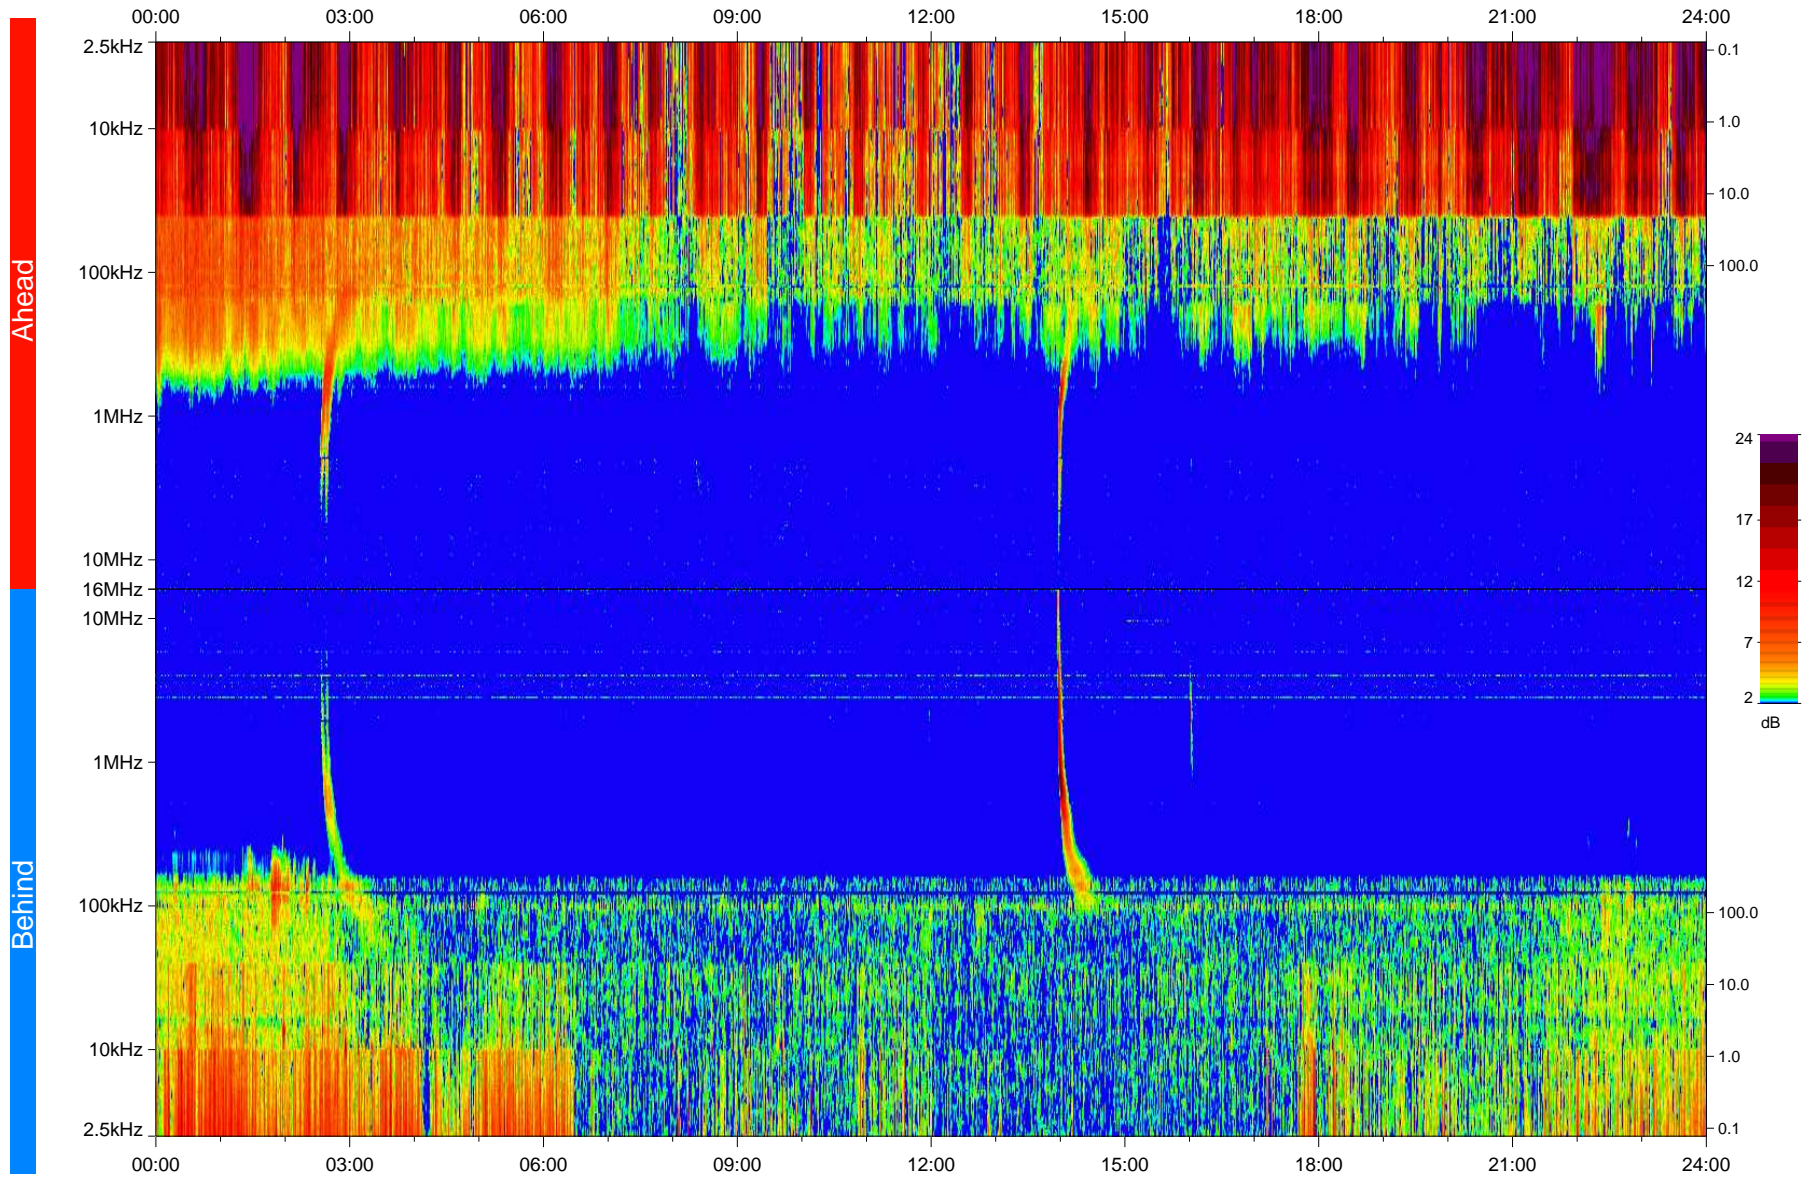

# STEREO/WAVES Daily Summary - 07-Jan-2008 (DOY 007)

Ahead source file: swaves\_ahead\_2008\_007\_1\_05.fin  
Ahead PSE Angle: 21.2°

Behind PSE Angle: -23.1°  
Behind source file: swaves\_behind\_2008\_007\_1\_05.fin

Time (UTC)

file: stereo\_swaves\_daily-summary\_color\_20080107\_v04  
made by: space.umn.edu on macOS with IDL 8.8.2 on 2022-10-18 01:34:33, with TMLib V945 / dynspec V311