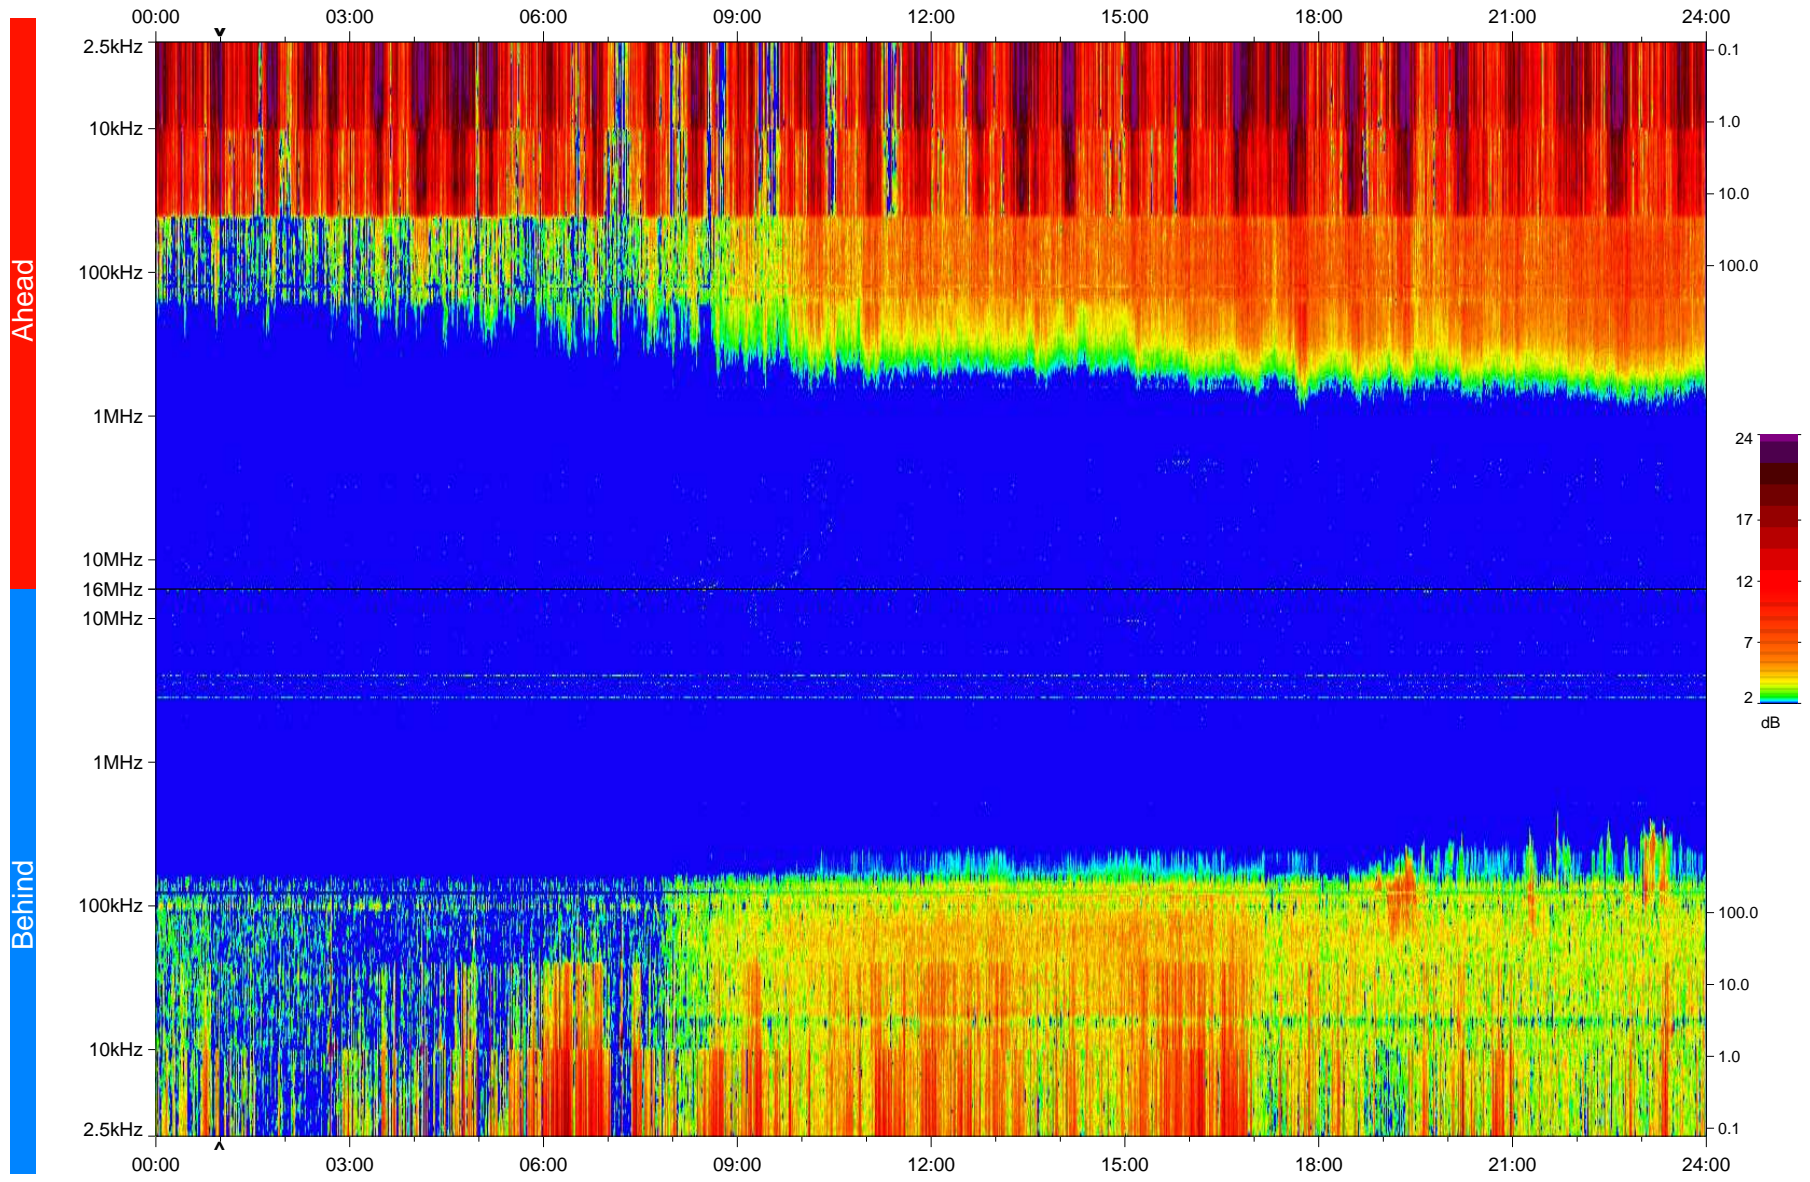

# STEREO/WAVES Daily Summary - 06-Jan-2008 (DOY 006)

Ahead source file: swaves\_ahead\_2008\_006\_1\_05.fin  
Ahead PSE Angle: 21.3°

Behind PSE Angle: -23.0°  
Behind source file: swaves\_behind\_2008\_006\_1\_05.fin

Time (UTC)

file: stereo\_swaves\_daily-summary\_color\_20080106\_v04  
made by: space.umn.edu on macOS with IDL 8.8.2 on 2022-10-18 01:31:42, with TLib V945 / dynspec V311