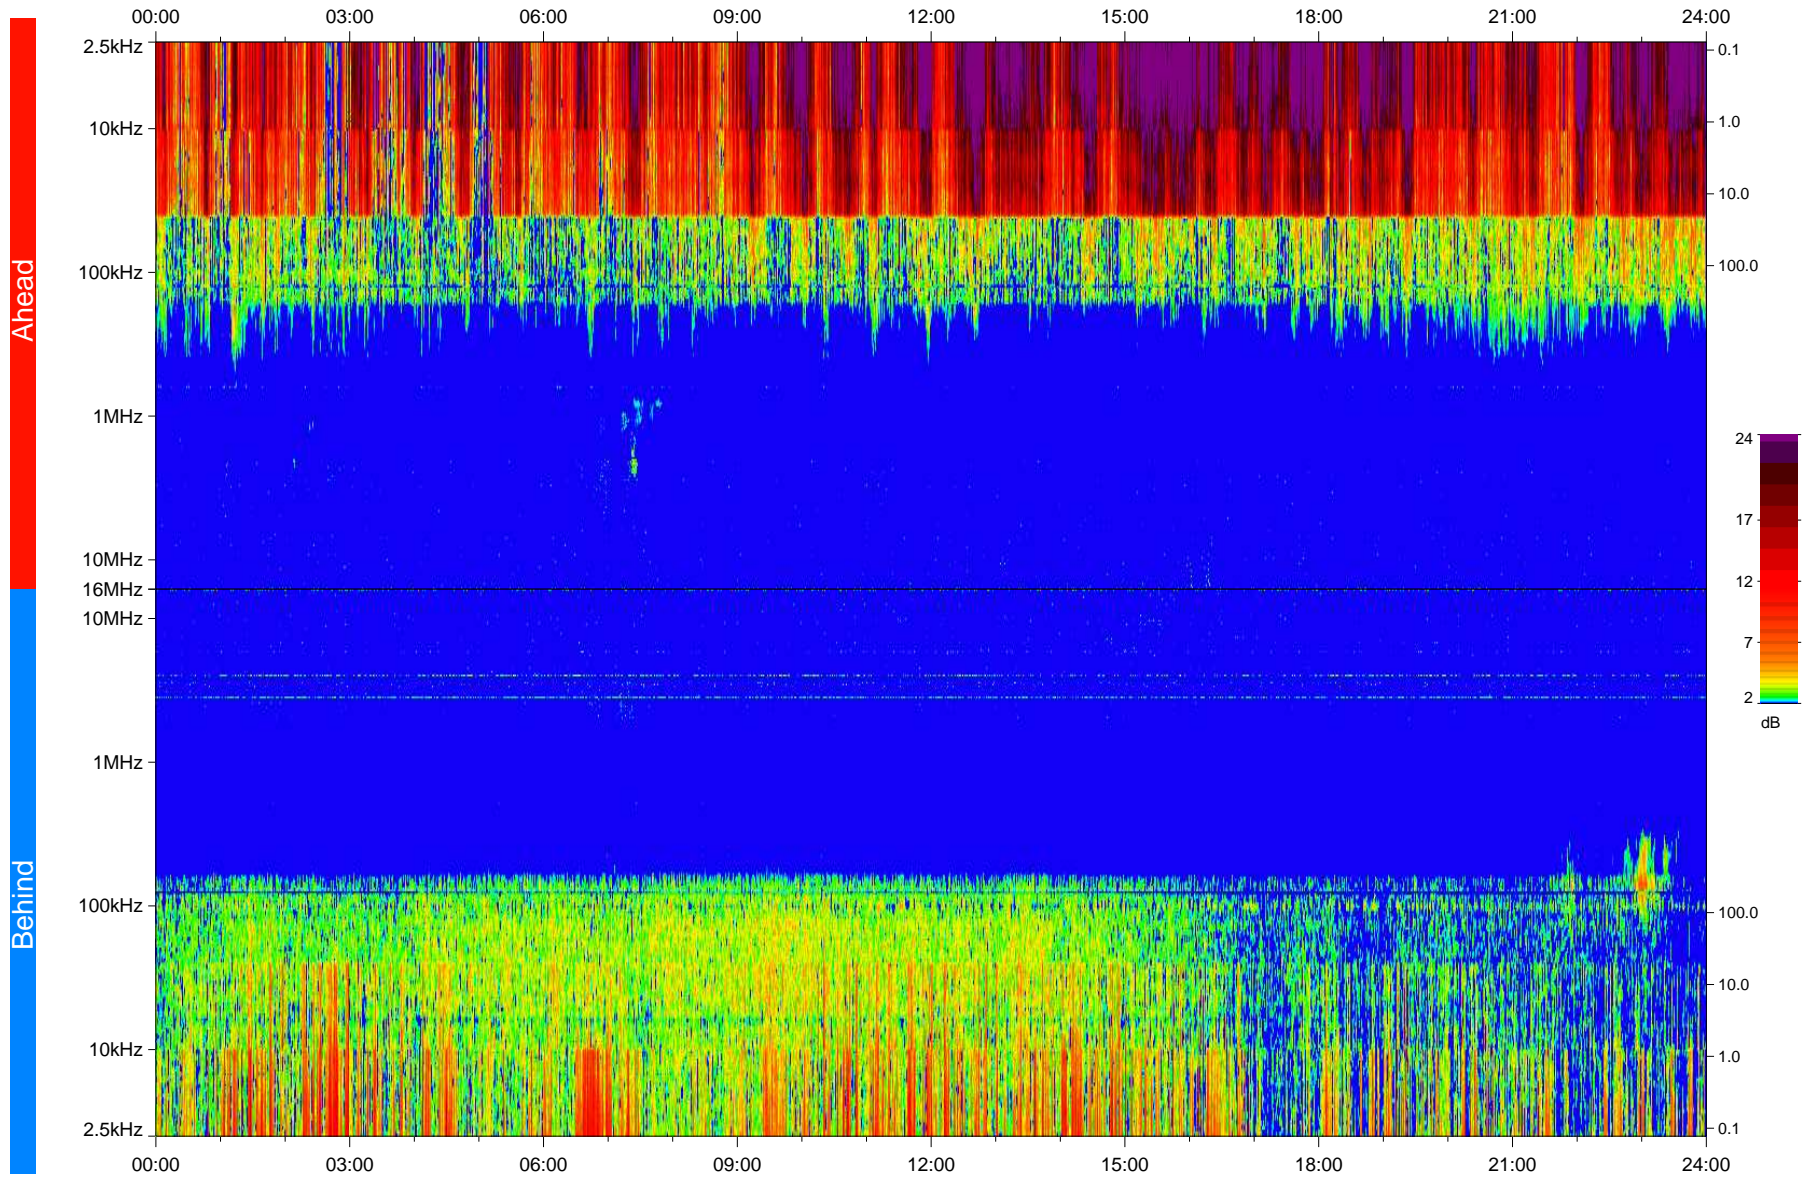

STEREO/WAVES Daily Summary - 05-Jan-2008 (DOY 005)

Ahead source file: swaves_ahead_2008_005_1_05.fin
Ahead PSE Angle: 21.3°

Behind PSE Angle: -23.0°
Behind source file: swaves_behind_2008_005_1_05.fin

Time (UTC)

file: stereo_swaves_daily-summary_color_20080105_v04
made by: space.umn.edu on macOS with IDL 8.8.2 on 2022-10-18 01:28:53, with TMLib V945 / dynspec V311