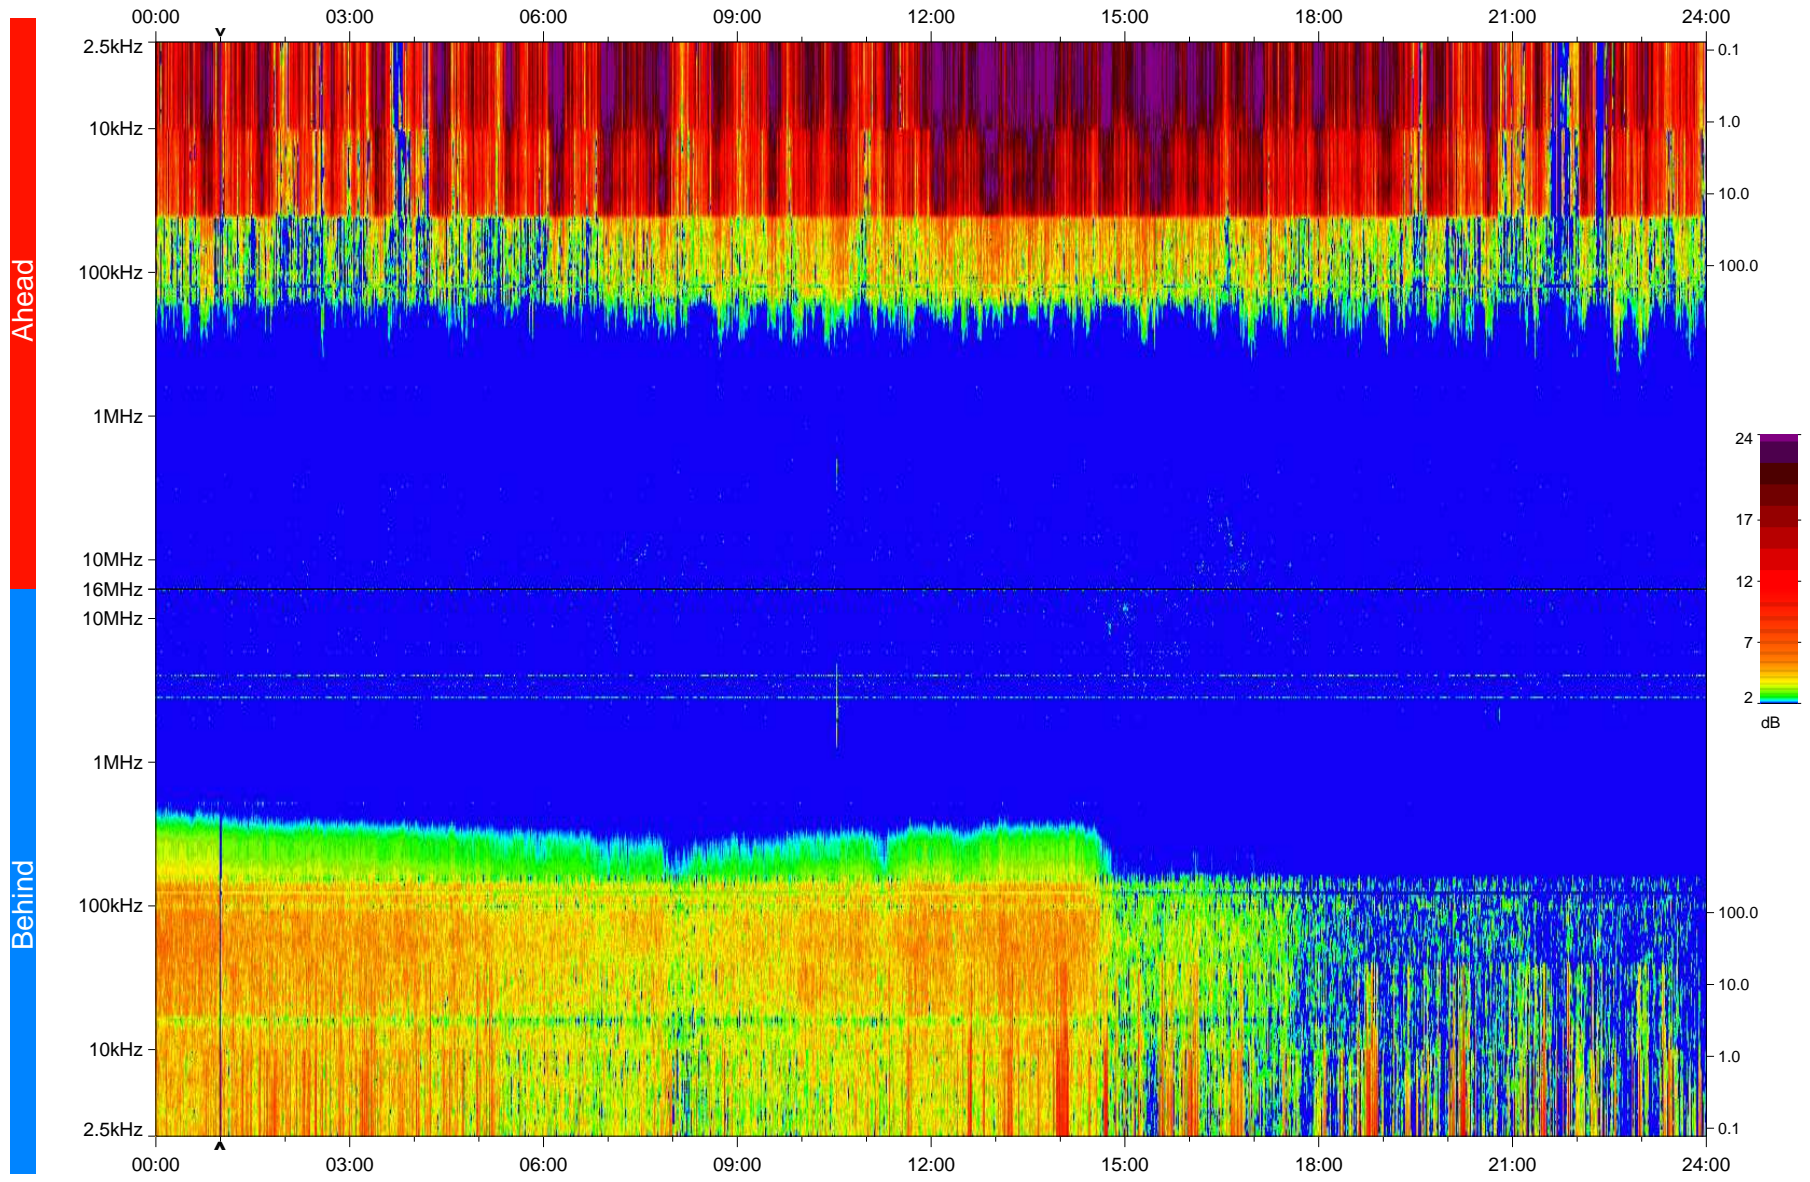

STEREO/WAVES Daily Summary - 04-Jan-2008 (DOY 004)

Ahead source file: swaves_ahead_2008_004_1_00.fin
Ahead PSE Angle: 21.2°

Behind PSE Angle: -23.0°
Behind source file: swaves_behind_2008_004_1_20.fin

Time (UTC)

file: stereo_swaves_daily-summary_color_20080104_v04
made by: space.umn.edu on macOS with IDL 8.8.2 on 2022-10-18 01:26:02, with TLib V945 / dynspec V311