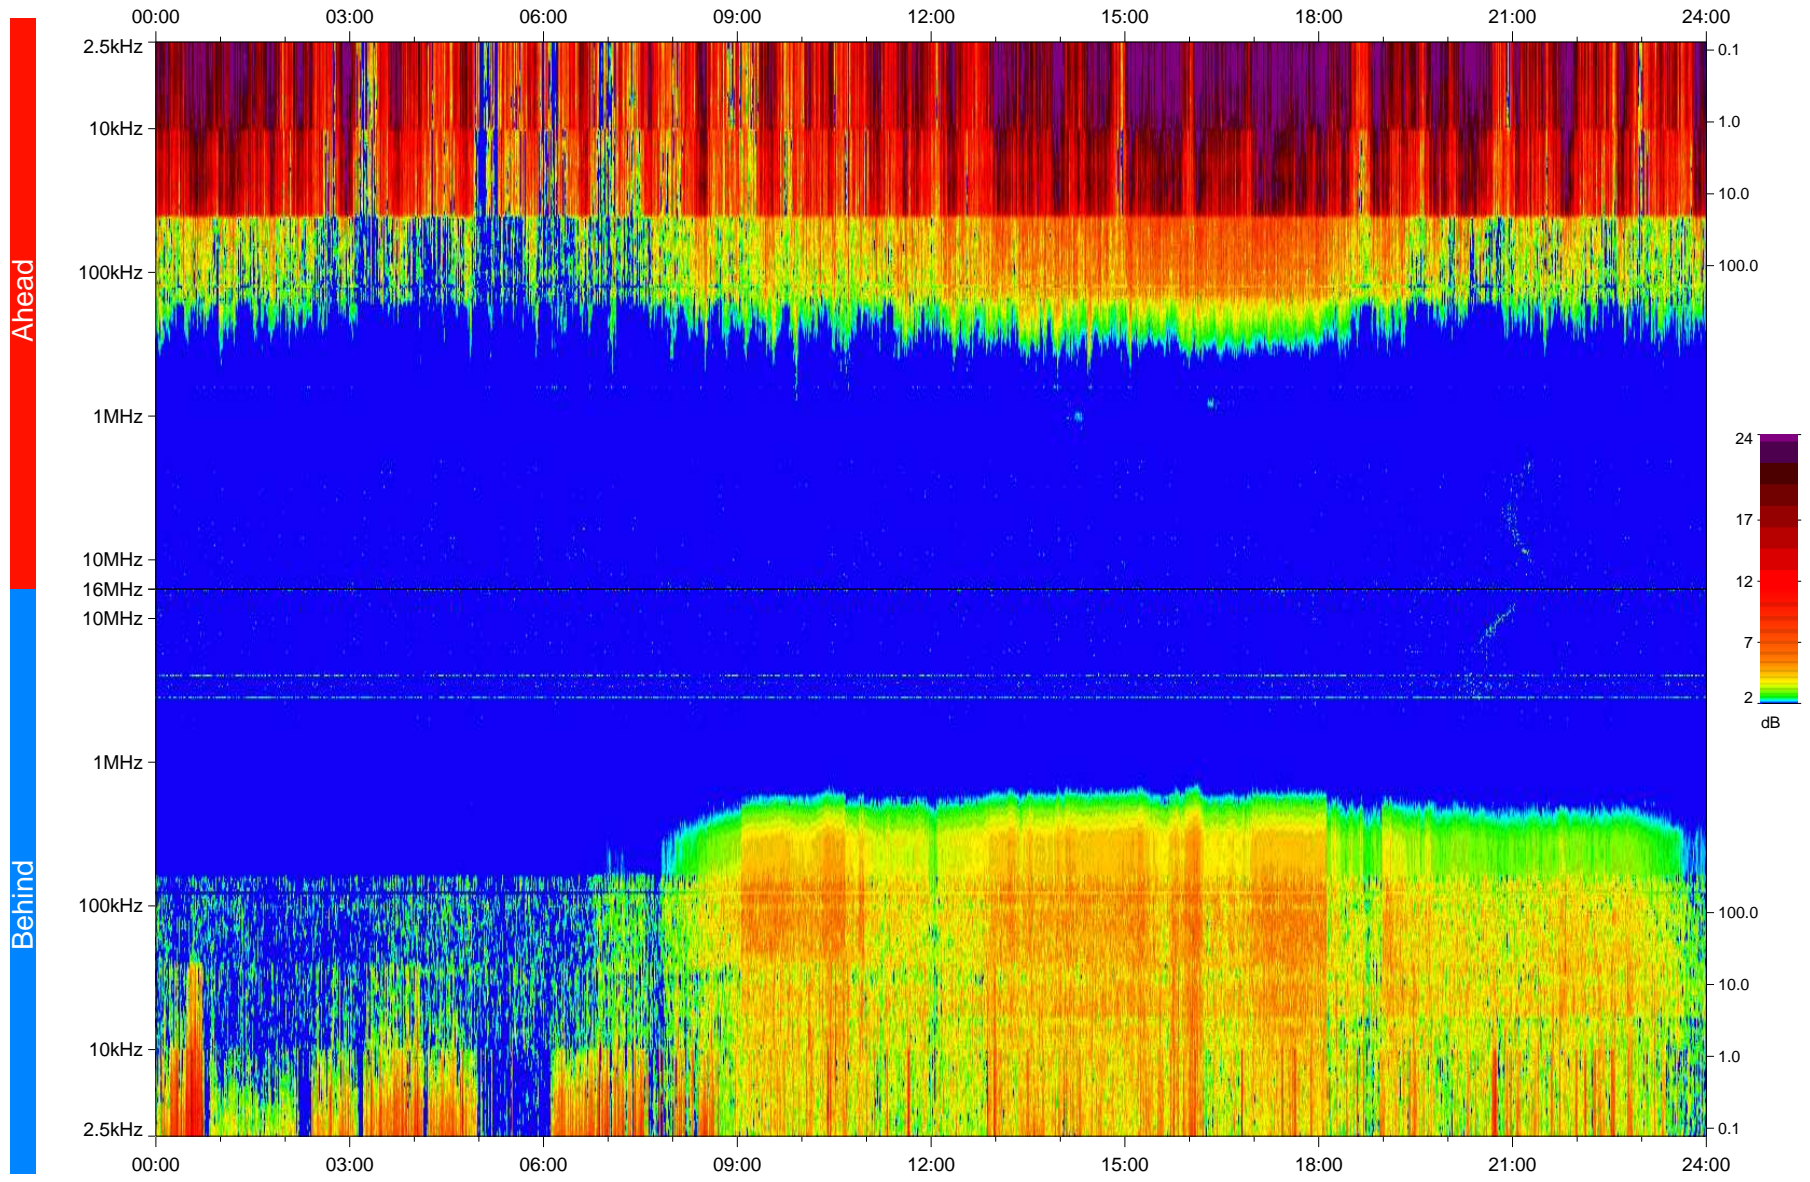

STEREO/WAVES Daily Summary - 03-Jan-2008 (DOY 003)

Ahead source file: swaves_ahead_2008_003_1_04.fin
Ahead PSE Angle: 21.2°

Behind PSE Angle: -22.9°
Behind source file: swaves_behind_2008_003_1_04.fin

Time (UTC)

file: stereo_swaves_daily-summary_color_20080103_v04
made by: space.umn.edu on macOS with IDL 8.8.2 on 2022-10-18 01:23:11, with TLib V945 / dynspec V311