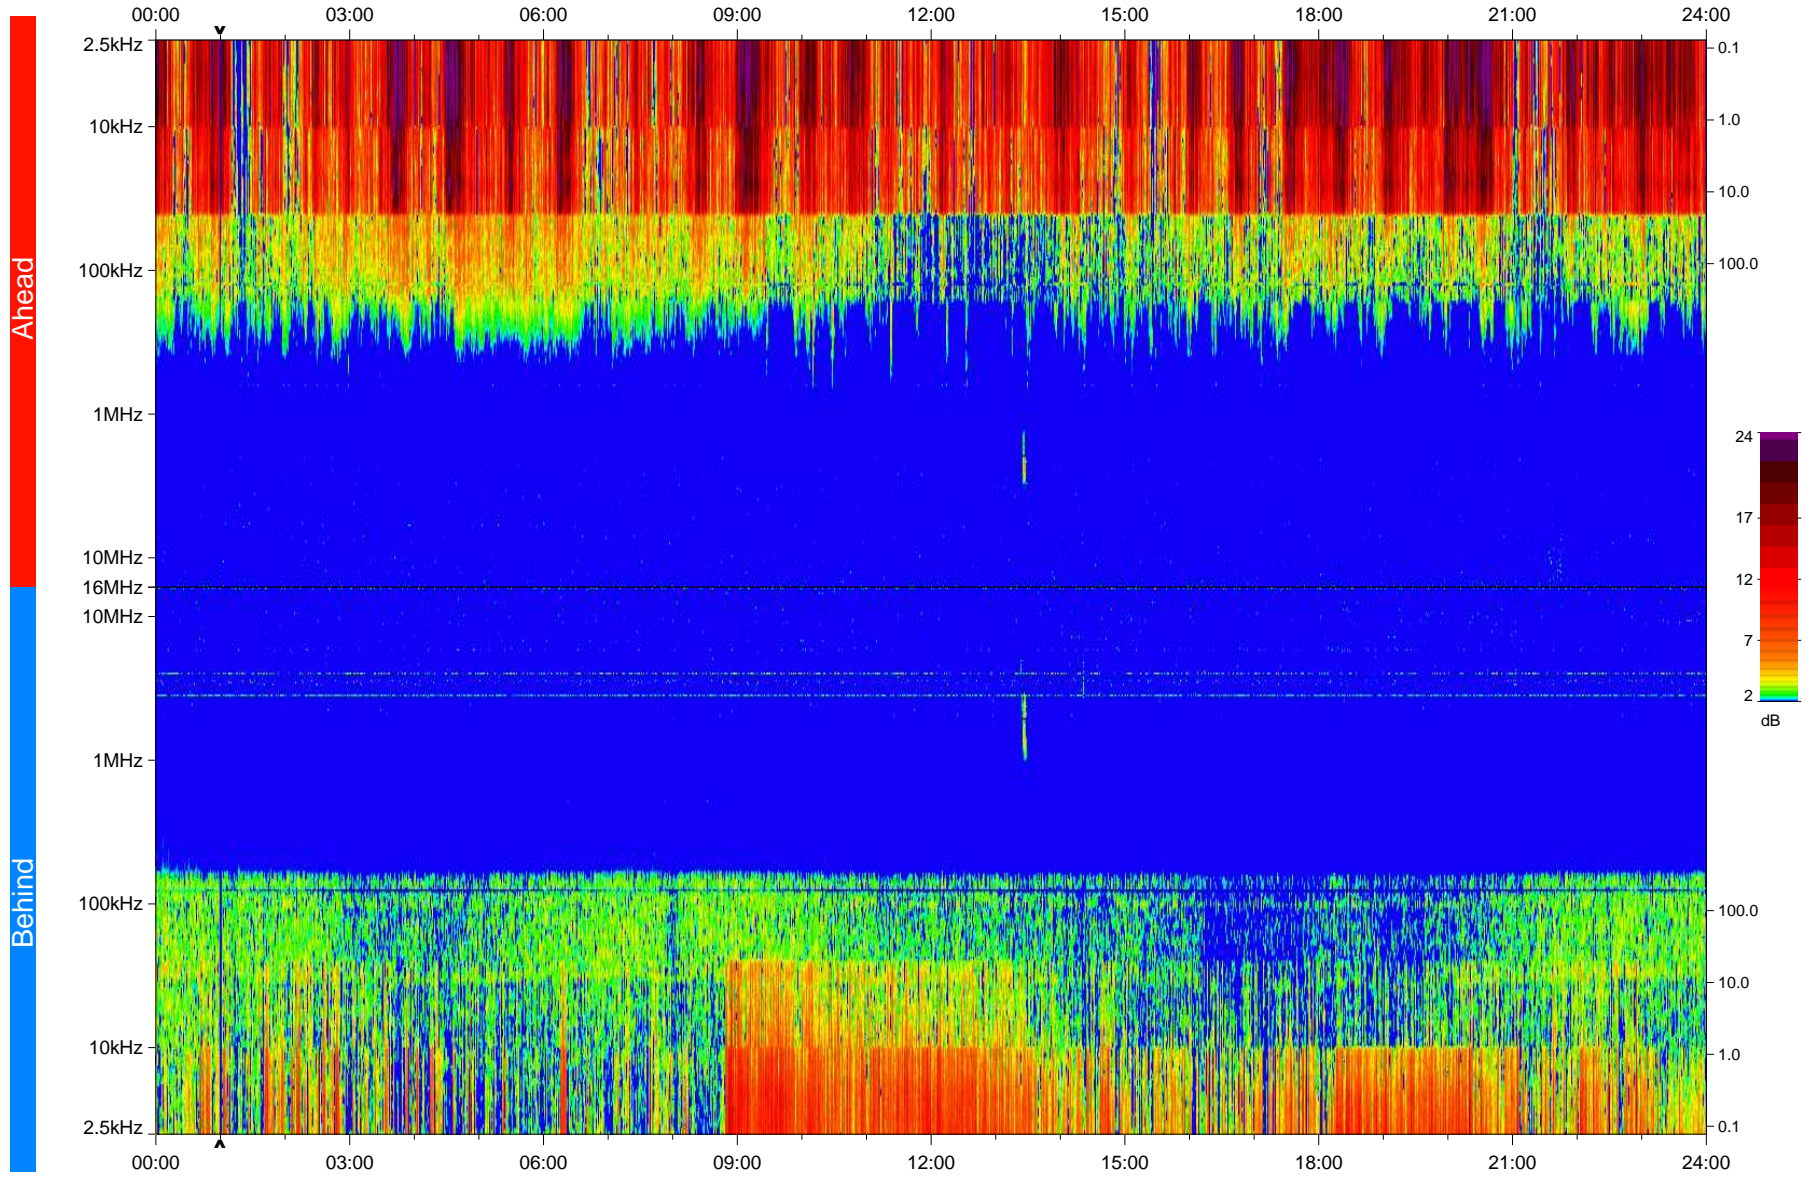

STEREO/WAVES Daily Summary - 02-Jan-2008 (DOY 002)

Ahead source file: swaves_ahead_2008_002_1_04.fin
Ahead PSE Angle: 21.2°

Behind PSE Angle: -22.9°
Behind source file: swaves_behind_2008_002_1_04.fin

Time (UTC)

file: stereo_swaves_daily-summary_color_20080102_v04
made by: space.umn.edu on macOS with IDL 8.8.2 on 2022-10-18 01:20:21, with TLib V945 / dynspec V311